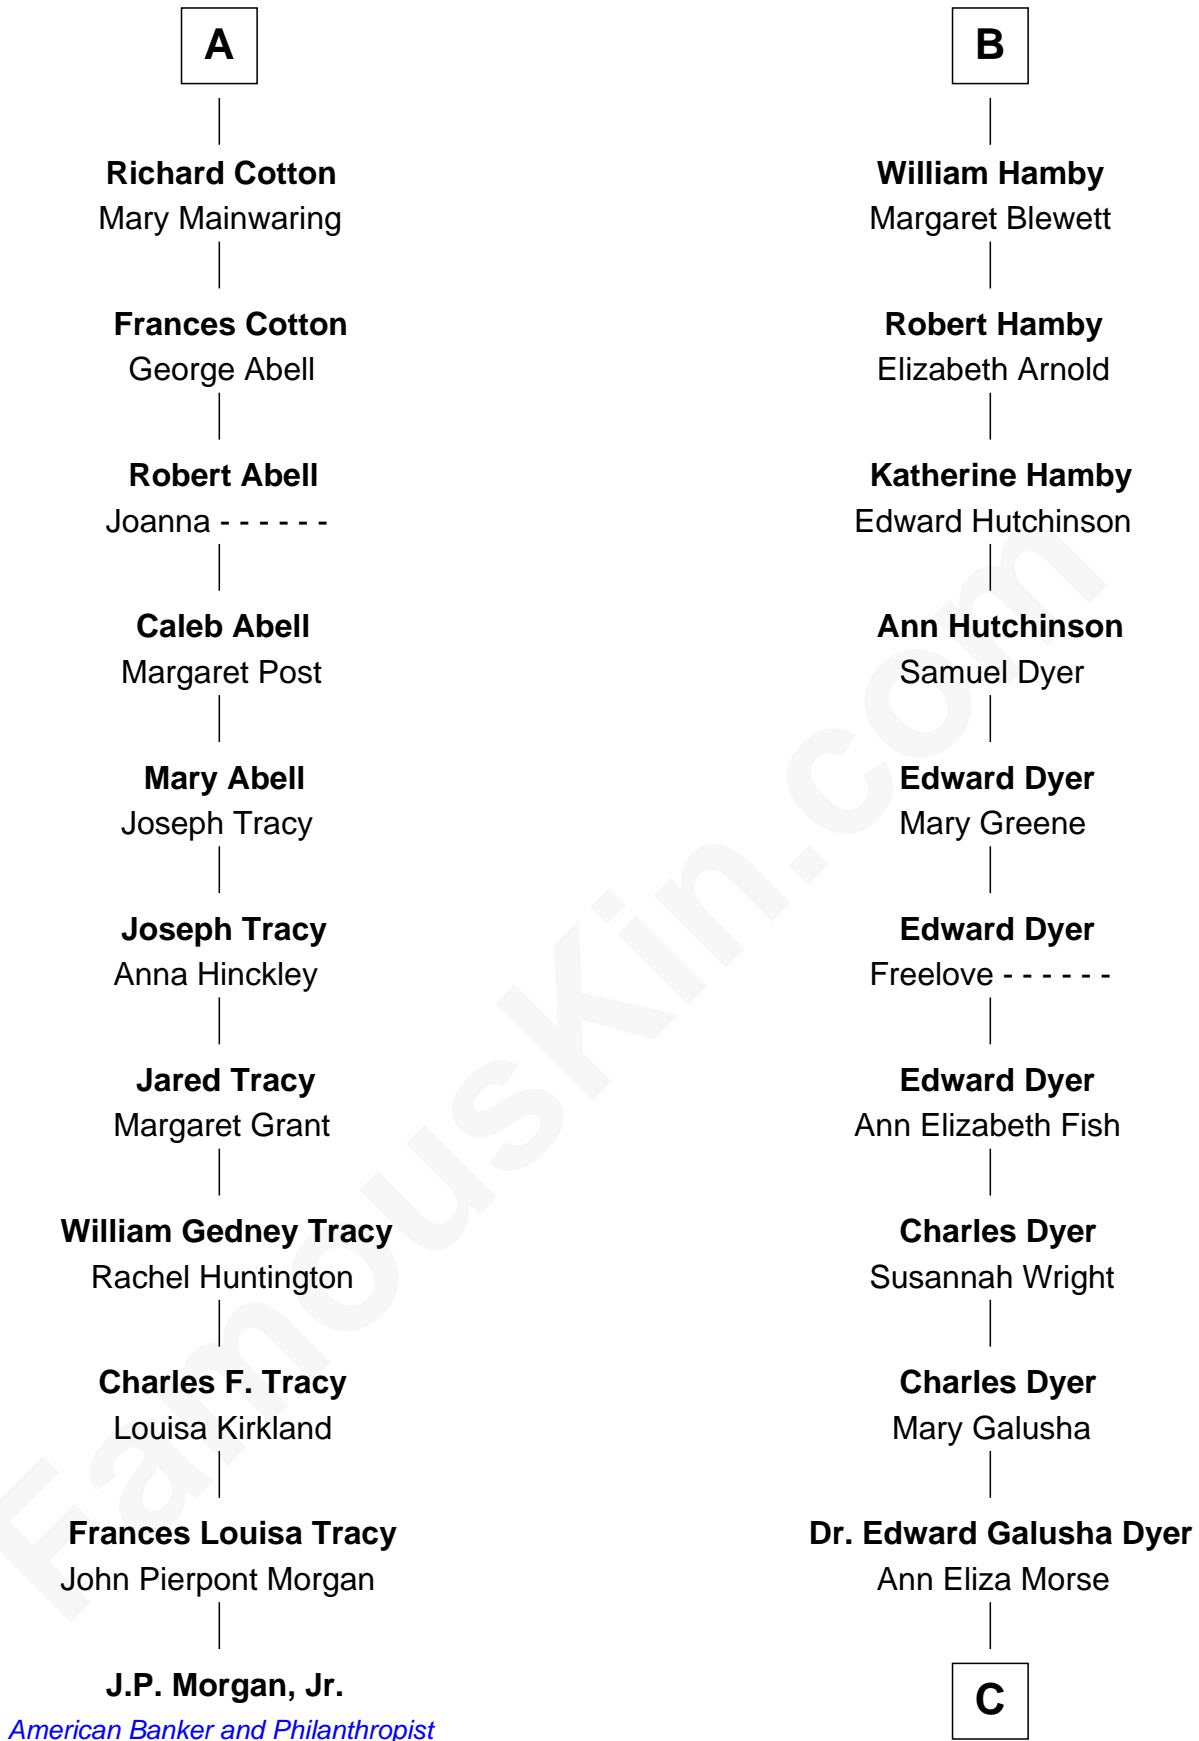

FamousKin.com Relationship Chart of

J.P. Morgan, Jr.

American Banker and Philanthropist

17th cousin 4 times removed of

Elisabeth Shue

TV and Movie Actress

Sir Philip le Despencer

Joan de Cobham

Jane Sutton

Thomas Mainwaring

Cecily Mainwaring

John Cotton

Sir George Cotton

Mary Onley

A

Hawise le Despencer

Richard Thimbleby

Anne Thimbleby

John Booth

Eleanor Booth

Edward Hamby

B

C

Emily Almira Dyer
Alexander Hunter Gunn

Alexander Hunter Gunn
Harriet Grace Brewster Willcox

Mary Brewster Gunn
Adoniram Judson Wells

Anne Brewster Wells
James William Shue

Elisabeth Shue
TV and Movie Actress