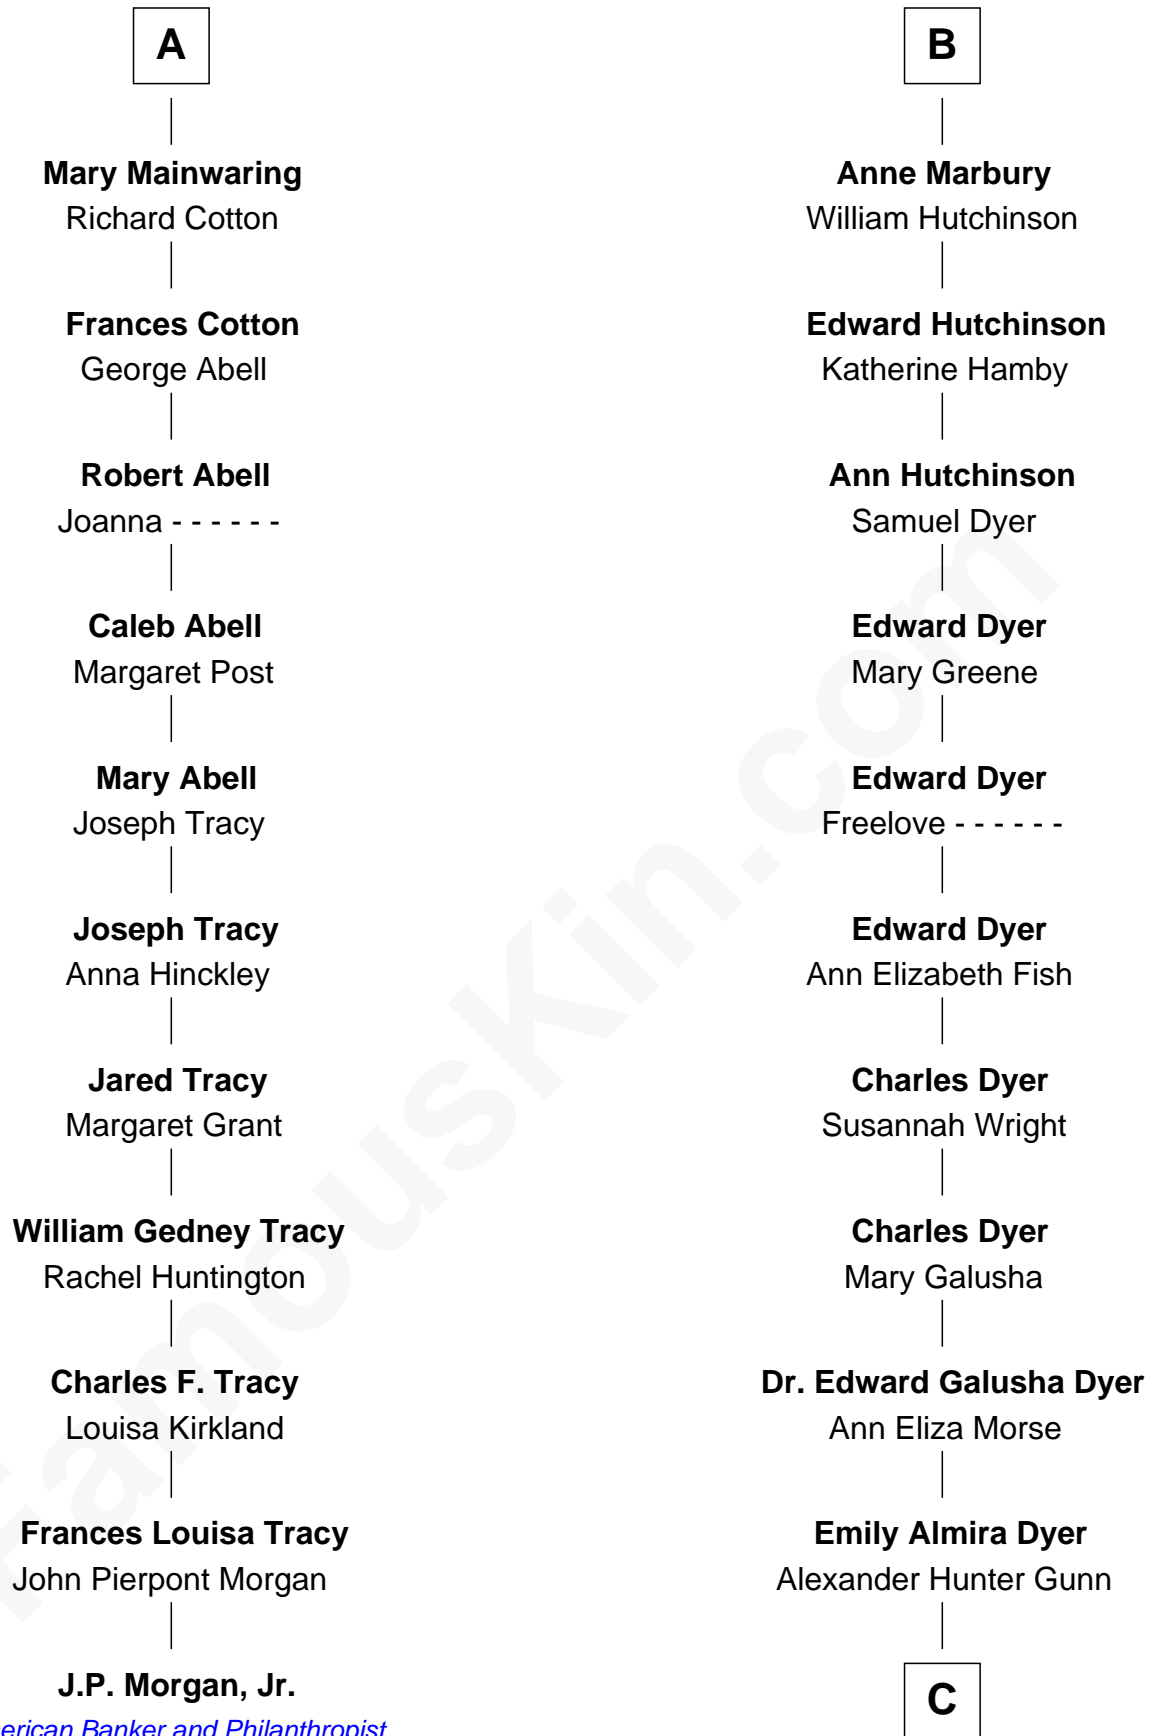

FamousKin.com Relationship Chart of

J.P. Morgan, Jr.

American Banker and Philanthropist

17th cousin 3 times removed of

Elisabeth Shue

TV and Movie Actress

Robert de Ferrers
Margaret Despencer

C

Alexander Hunter Gunn
Harriet Grace Brewster Willcox

Mary Brewster Gunn
Adoniram Judson Wells

Anne Brewster Wells
James William Shue

Elisabeth Shue
TV and Movie Actress