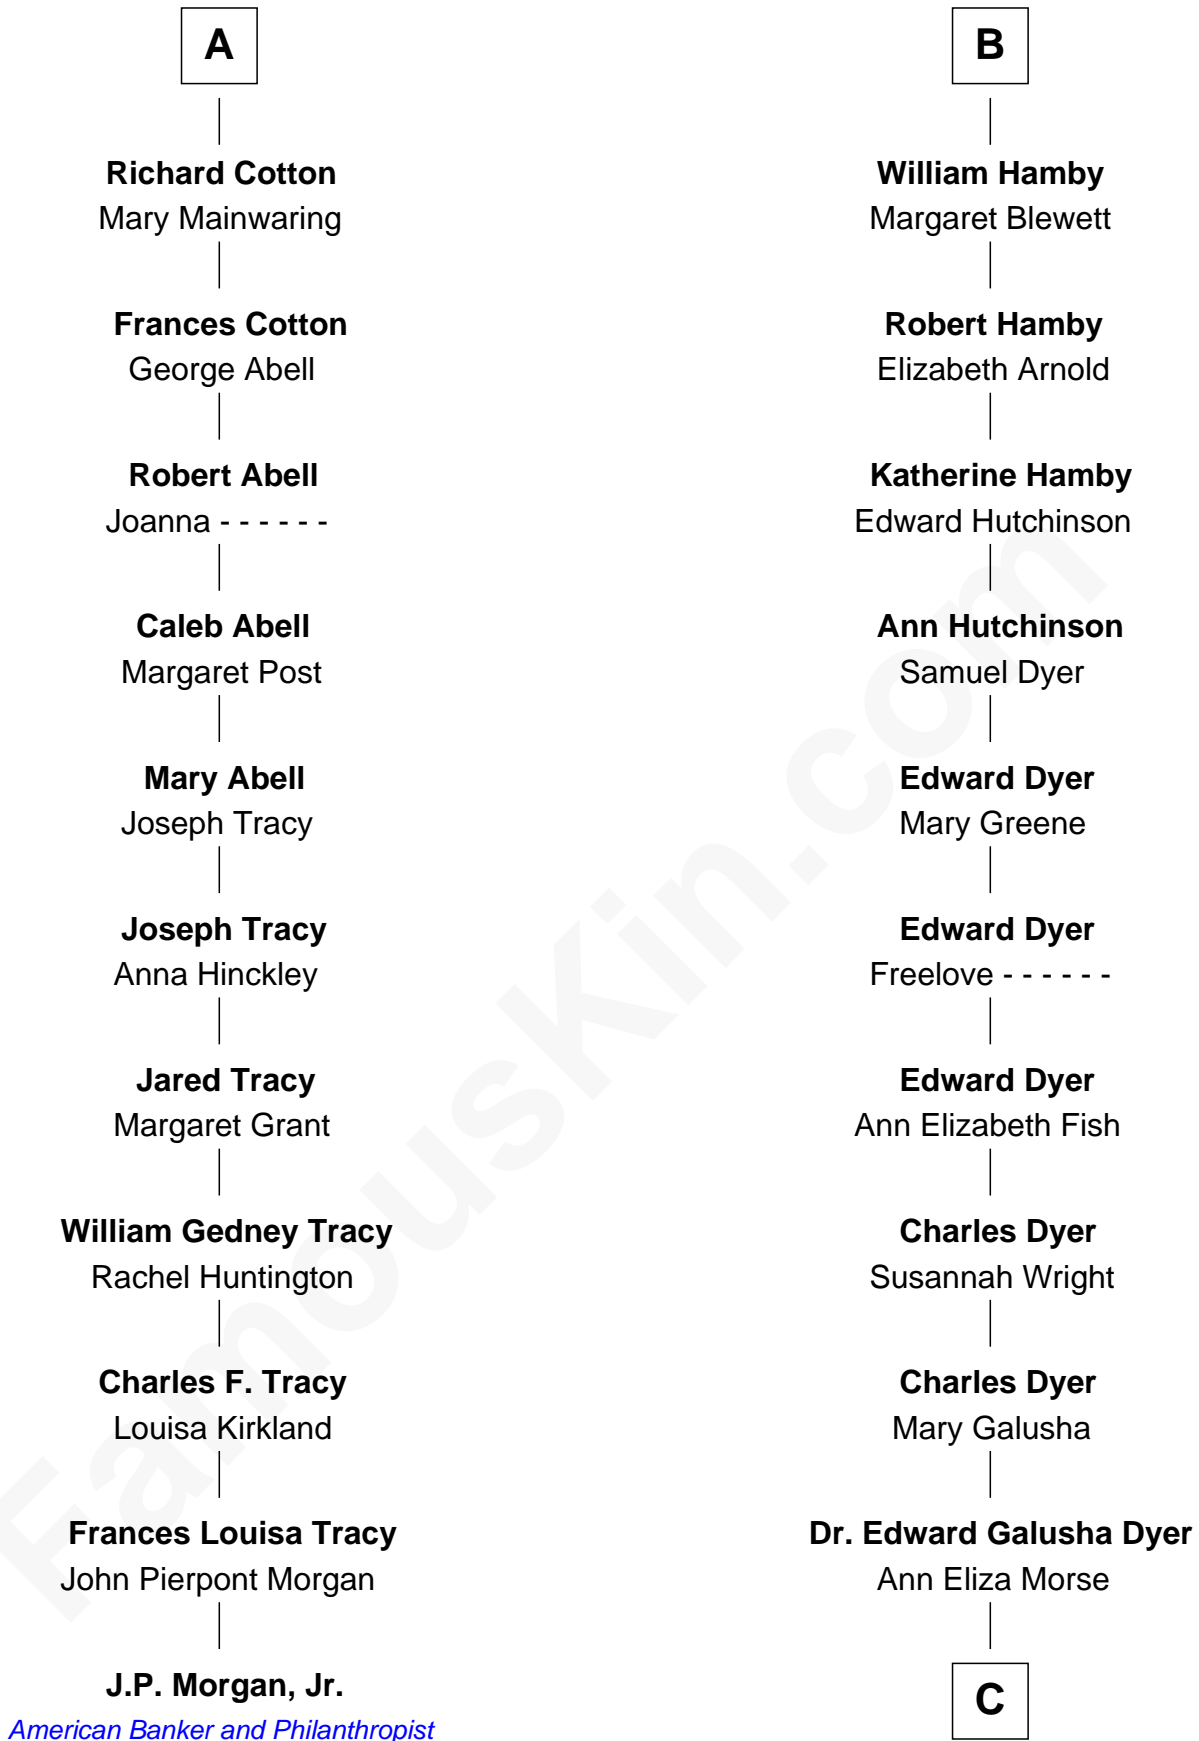

FamousKin.com Relationship Chart of

J.P. Morgan, Jr.

American Banker and Philanthropist

17th cousin 4 times removed of

Andrew Shue

TV Actor

Sir Philip le Despencer

Joan de Cobham

Jane Sutton

Thomas Mainwaring

Cecily Mainwaring

John Cotton

Sir George Cotton

Mary Onley

A

Hawise le Despencer

Richard Thimbleby

Anne Thimbleby

John Booth

Eleanor Booth

Edward Hamby

B

C

Emily Almira Dyer
Alexander Hunter Gunn