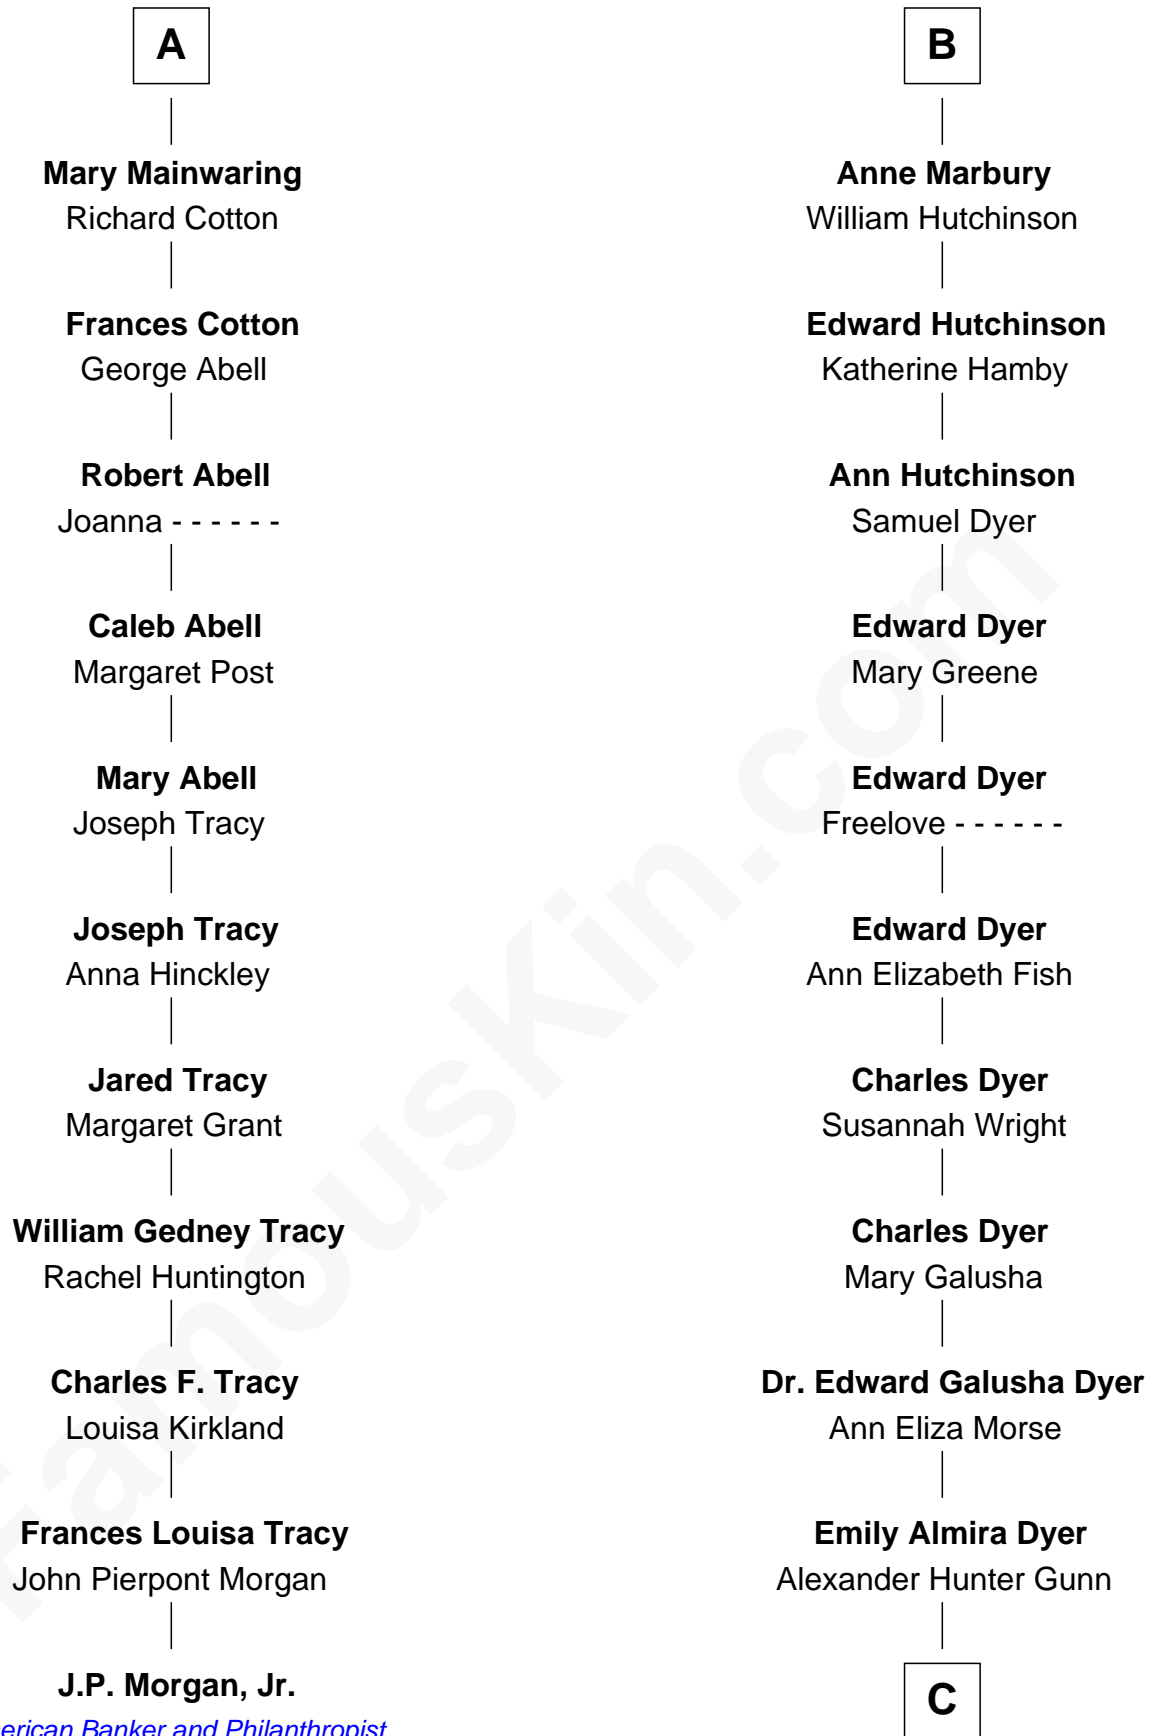

FamousKin.com Relationship Chart of

J.P. Morgan, Jr.

American Banker and Philanthropist

17th cousin 3 times removed of

Andrew Shue

TV Actor

Robert de Ferrers
Margaret Despencer

C

Alexander Hunter Gunn
Harriet Grace Brewster Willcox

Mary Brewster Gunn
Adoniram Judson Wells

Anne Brewster Wells
James William Shue

Andrew Shue
TV Actor