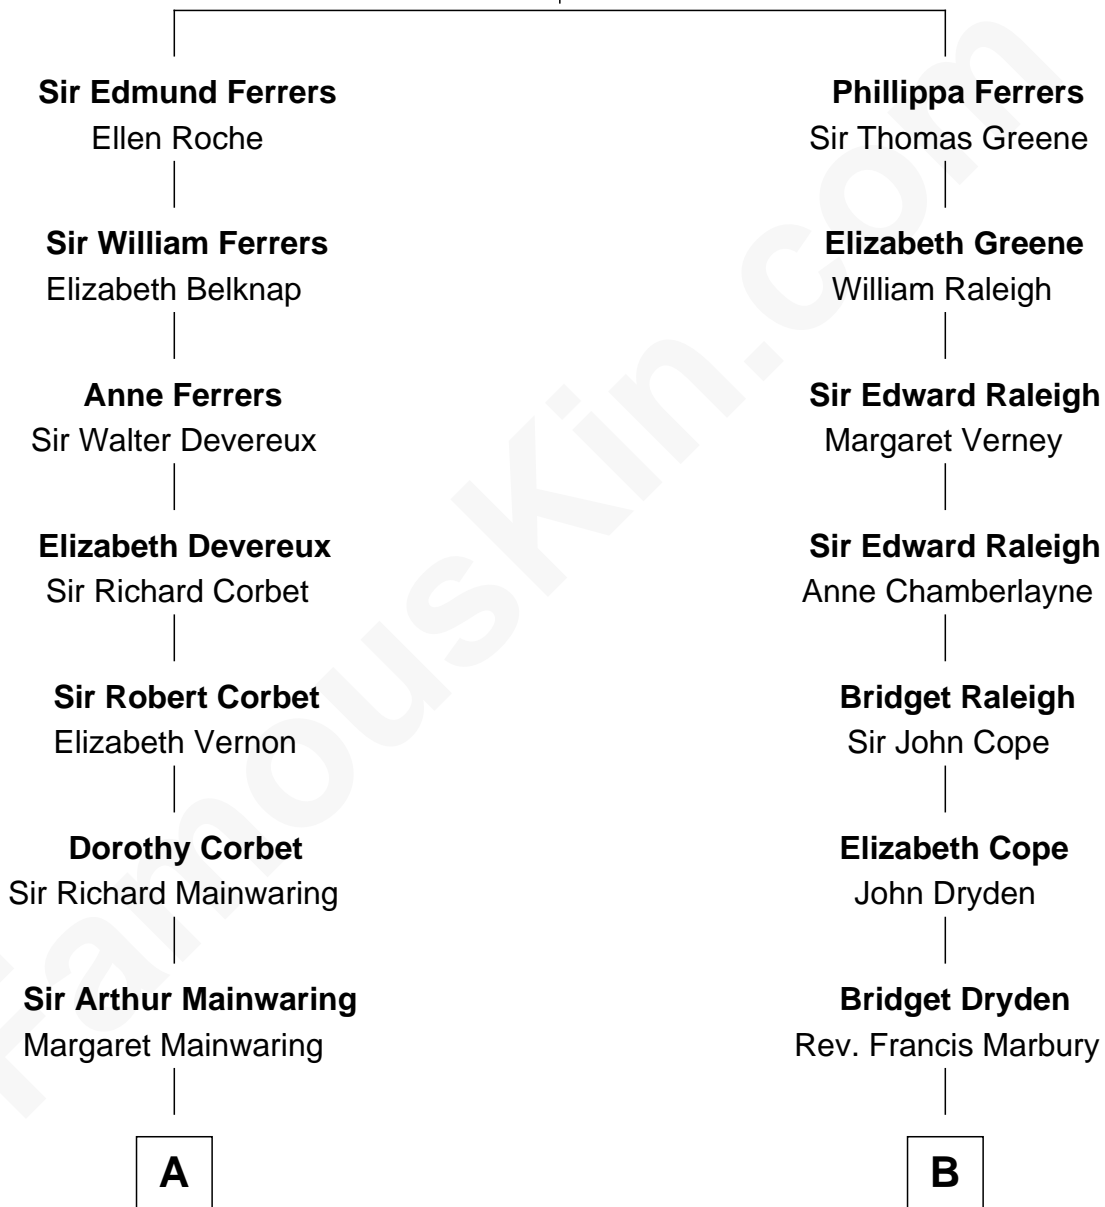

FamousKin.com Relationship Chart of

J.P. Morgan, Jr.

American Banker and Philanthropist

17th cousin 3 times removed of

Andrew Shue

TV Actor

Robert de Ferrers
Margaret Despencer

C

Alexander Hunter Gunn
Harriet Grace Brewster Willcox

Mary Brewster Gunn
Adoniram Judson Wells

Anne Brewster Wells
James William Shue

Andrew Shue
TV Actor