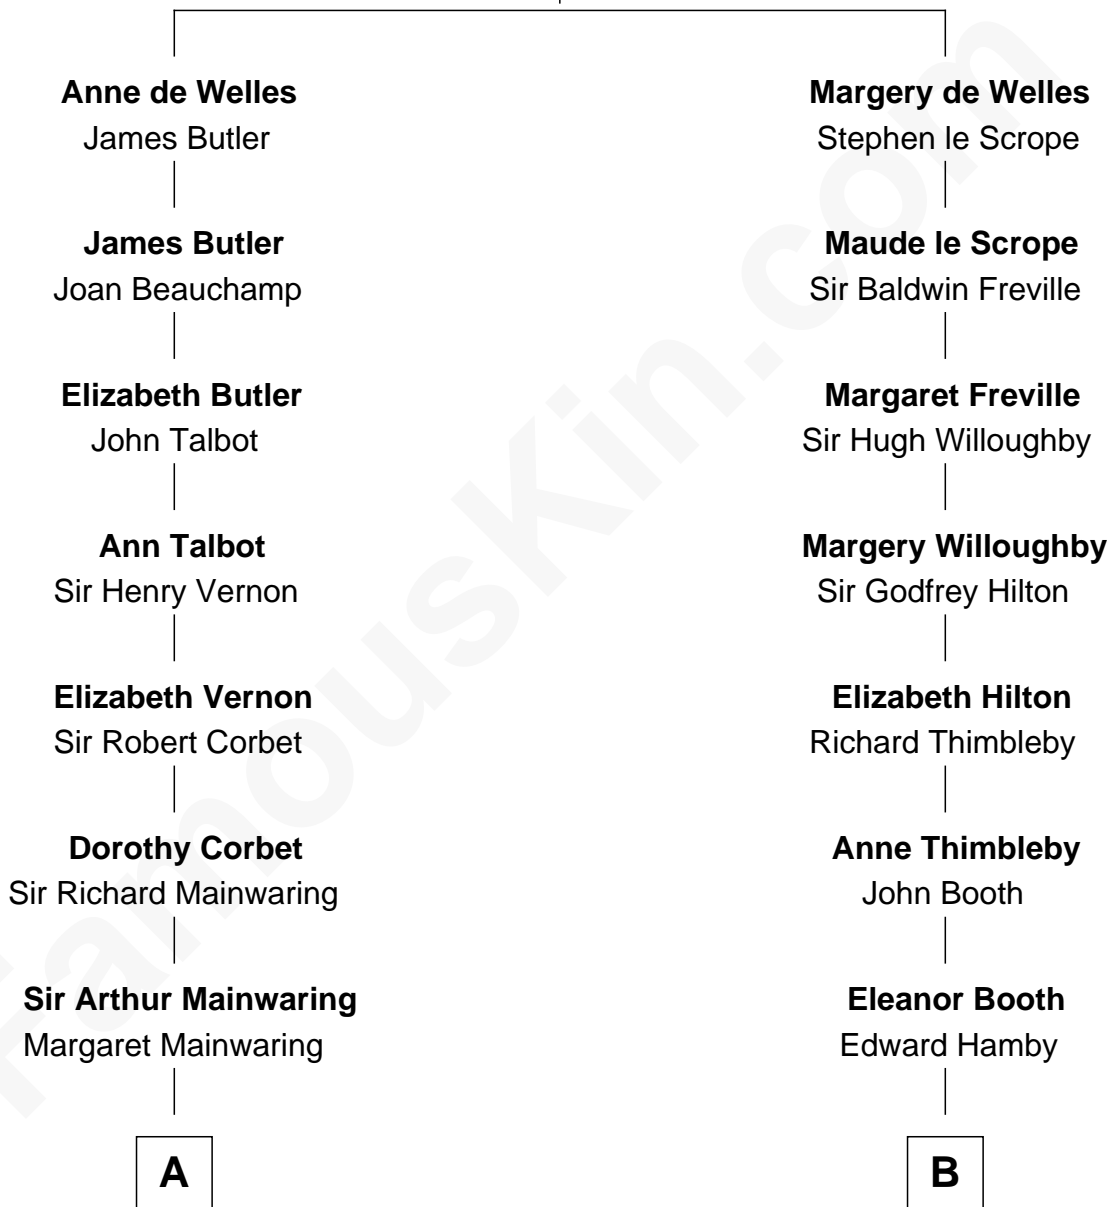

FamousKin.com Relationship Chart of

J.P. Morgan, Jr.

American Banker and Philanthropist

17th cousin 4 times removed of

Andrew Shue

TV Actor

John de Welles

Maud de Roos

C

Emily Almira Dyer
Alexander Hunter Gunn

Alexander Hunter Gunn
Harriet Grace Brewster Willcox

Mary Brewster Gunn
Adoniram Judson Wells

Anne Brewster Wells
James William Shue

Andrew Shue
TV Actor