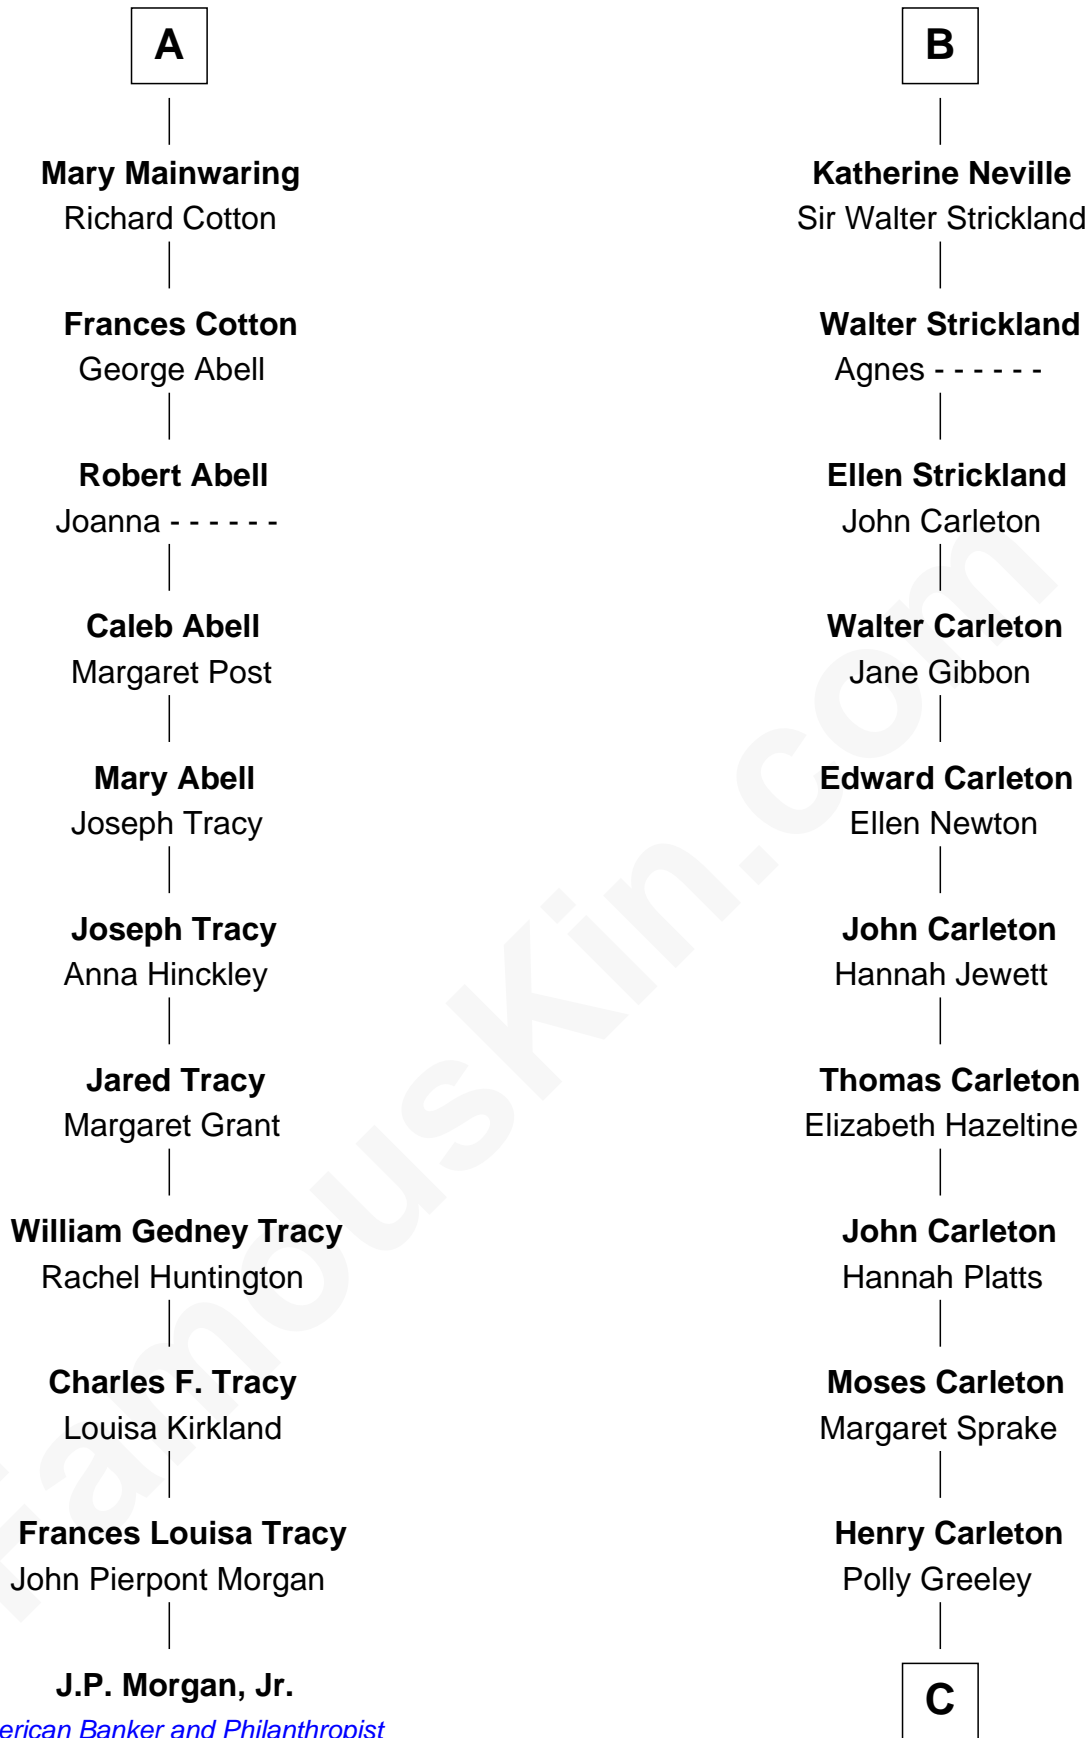

FamousKin.com

Relationship Chart of

J.P. Morgan, Jr.

American Banker and Philanthropist

17th cousin 1 time removed of

Charles A. Pillsbury

Co-Founder of C.A. Pillsbury Co.

Sir Thomas de Beauchamp

Katherine de Mortimer

Sir William Beauchamp

Joan Fitzalan

Joan Beauchamp

James Butler

Elizabeth Butler

John Talbot

Ann Talbot

Sir Henry Vernon

Elizabeth Vernon

Sir Robert Corbet

Dorothy Corbet

Sir Richard Mainwaring

Sir Arthur Mainwaring

Margaret Mainwaring

A

Jane de Neville

Sir William Gascoigne

Margaret Gascoigne

Sir Christopher Ward

Anne Ward

Sir Ralph Neville

B

C