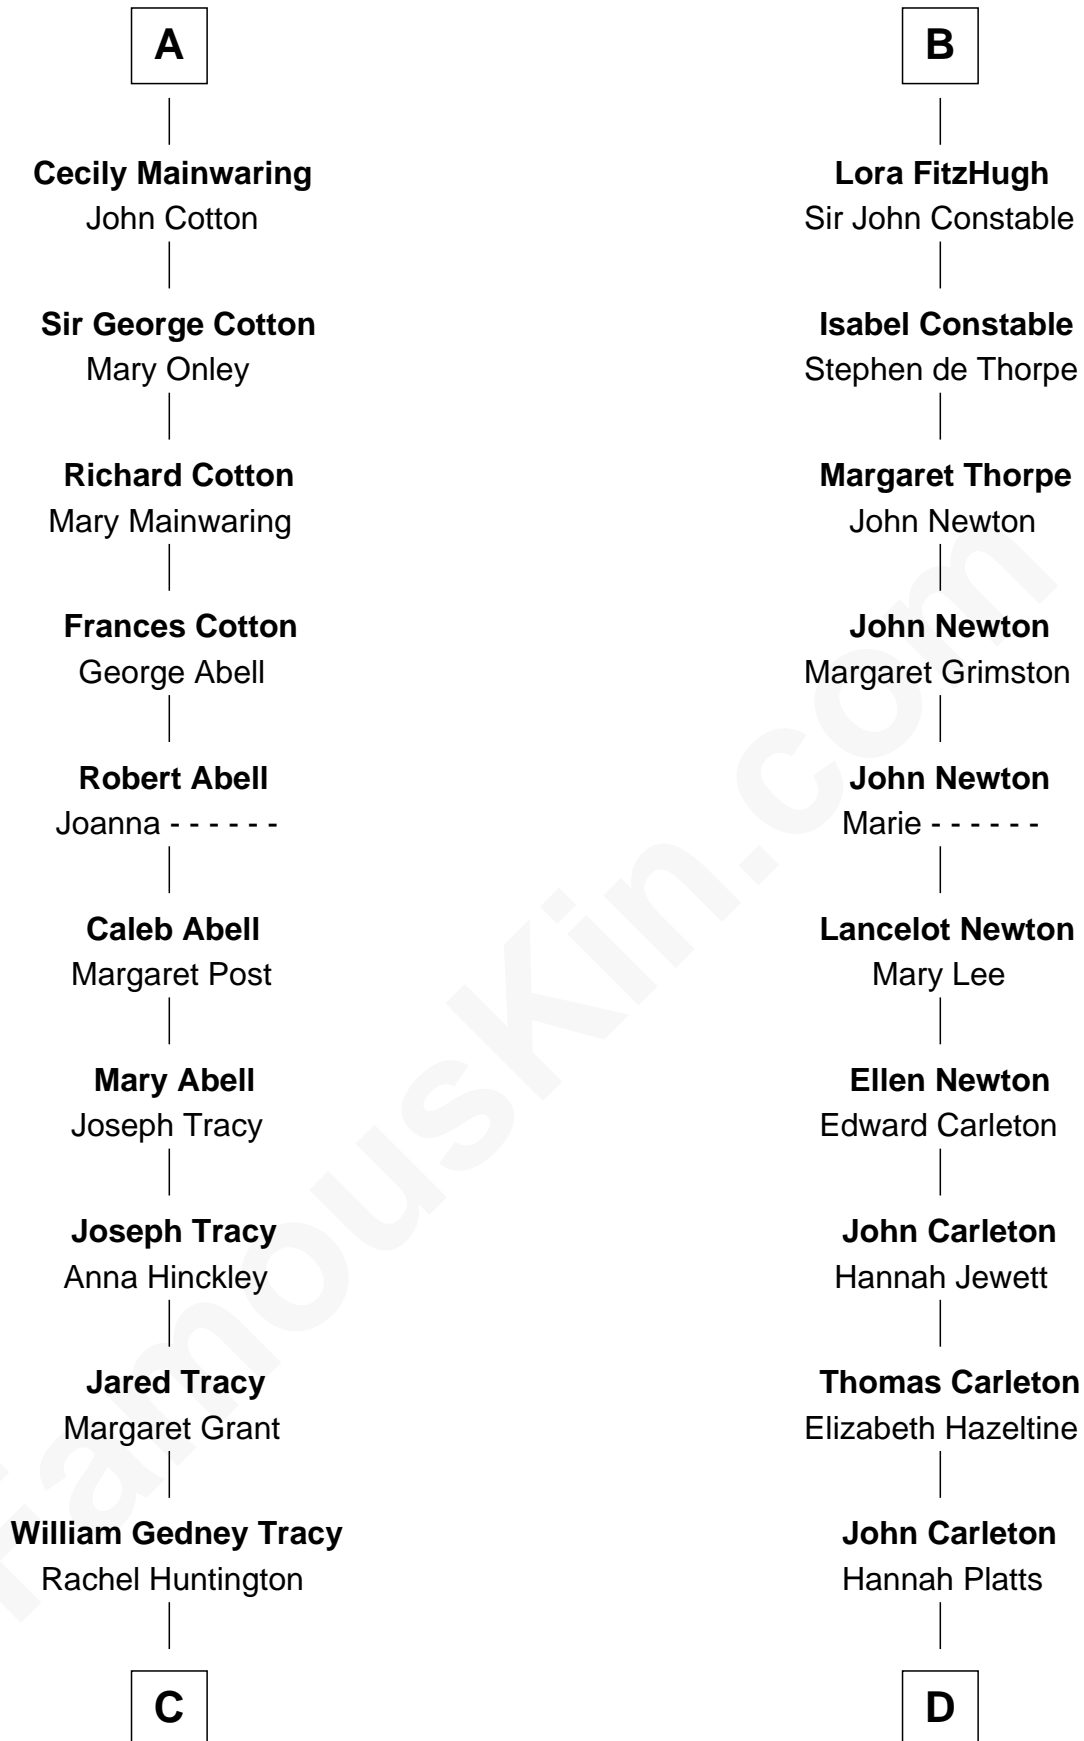

FamousKin.com Relationship Chart of

J.P. Morgan, Jr.

American Banker and Philanthropist

19th cousin 1 time removed of

Charles A. Pillsbury

Co-Founder of C.A. Pillsbury Co.

Sir Richard FitzRoy

Rose de Dover

C

Charles F. Tracy
Louisa Kirkland

Frances Louisa Tracy
John Pierpont Morgan

J.P. Morgan, Jr.
American Banker and Philanthropist

D

Moses Carleton
Margaret Sprake

Henry Carleton
Polly Greeley

Margaret Sprague Carleton
George Alfred Pillsbury