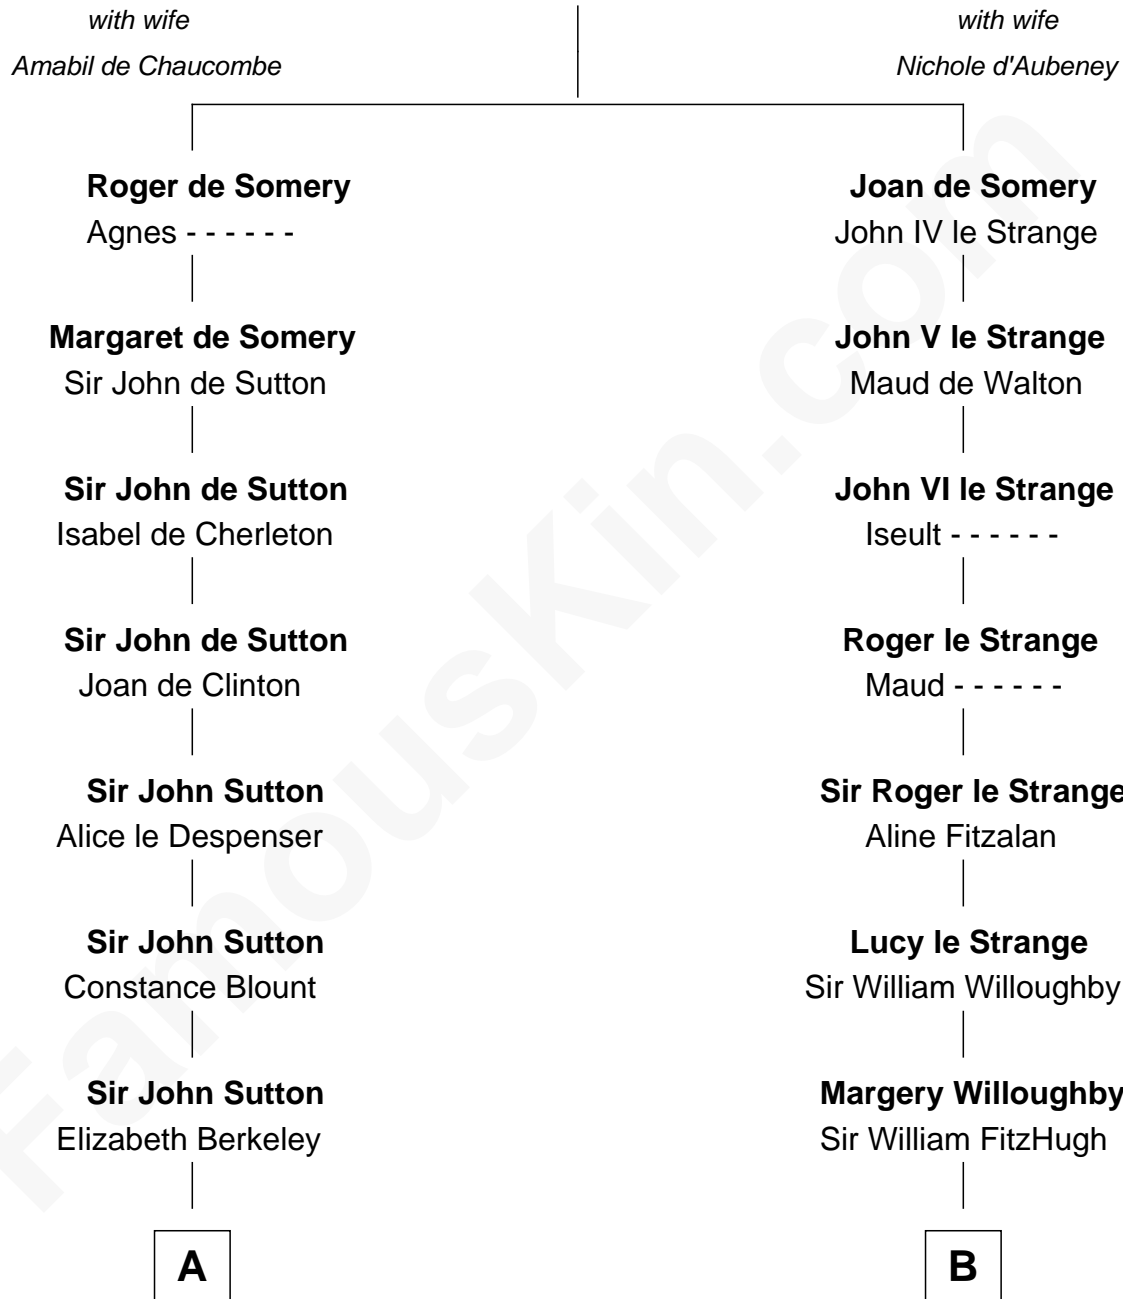

FamousKin.com Relationship Chart of

J.P. Morgan, Jr.

American Banker and Philanthropist

20th cousin of

Charles A. Pillsbury

Co-Founder of C.A. Pillsbury Co.

Sir Roger de Somery

C

William Gedney Tracy

Rachel Huntington

Charles F. Tracy

Louisa Kirkland

Frances Louisa Tracy

John Pierpont Morgan

J.P. Morgan, Jr.

American Banker and Philanthropist

D

Moses Carleton

Margaret Sprake

Henry Carleton

Polly Greeley

Margaret Sprague Carleton

George Alfred Pillsbury

Charles A. Pillsbury