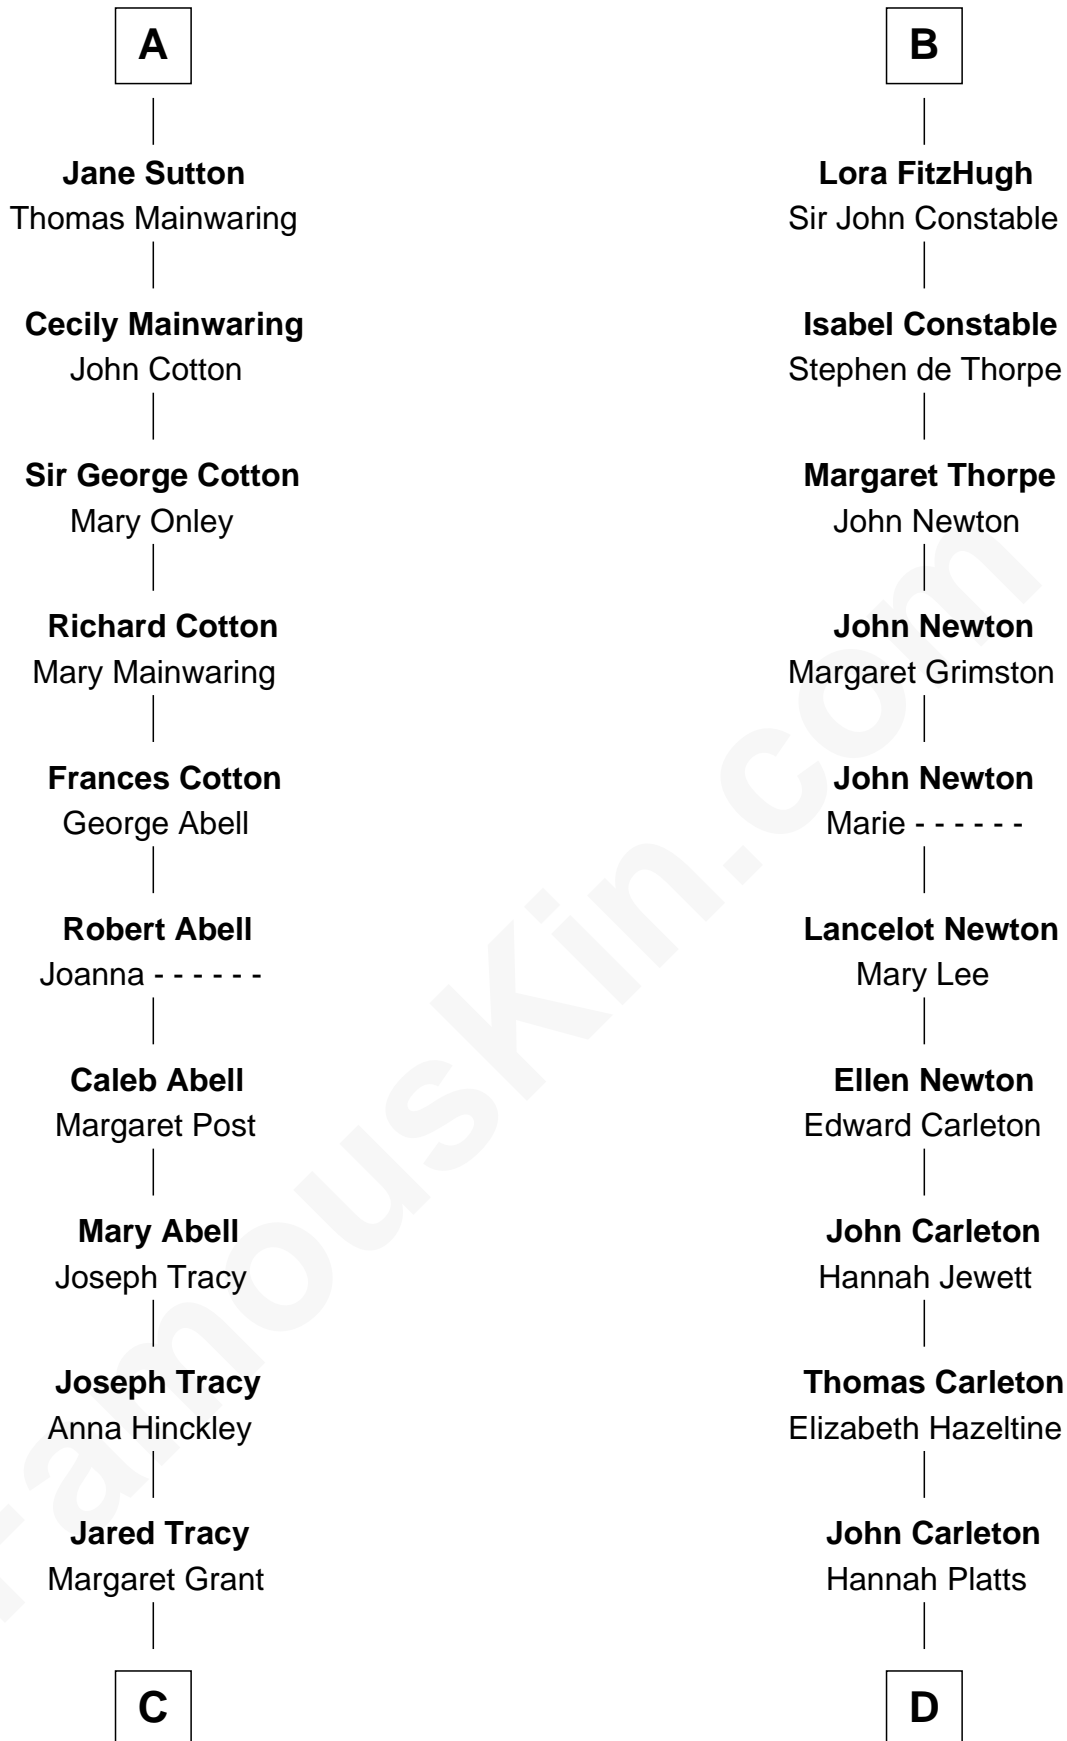

FamousKin.com Relationship Chart of

J.P. Morgan, Jr.

American Banker and Philanthropist

20th cousin of

Charles A. Pillsbury

Co-Founder of C.A. Pillsbury Co.

Sir Roger de Somery

C

William Gedney Tracy

Rachel Huntington

Charles F. Tracy

Louisa Kirkland

Frances Louisa Tracy

John Pierpont Morgan

J.P. Morgan, Jr.

American Banker and Philanthropist

D

Moses Carleton

Margaret Sprake

Henry Carleton

Polly Greeley

Margaret Sprague Carleton

George Alfred Pillsbury

Charles A. Pillsbury