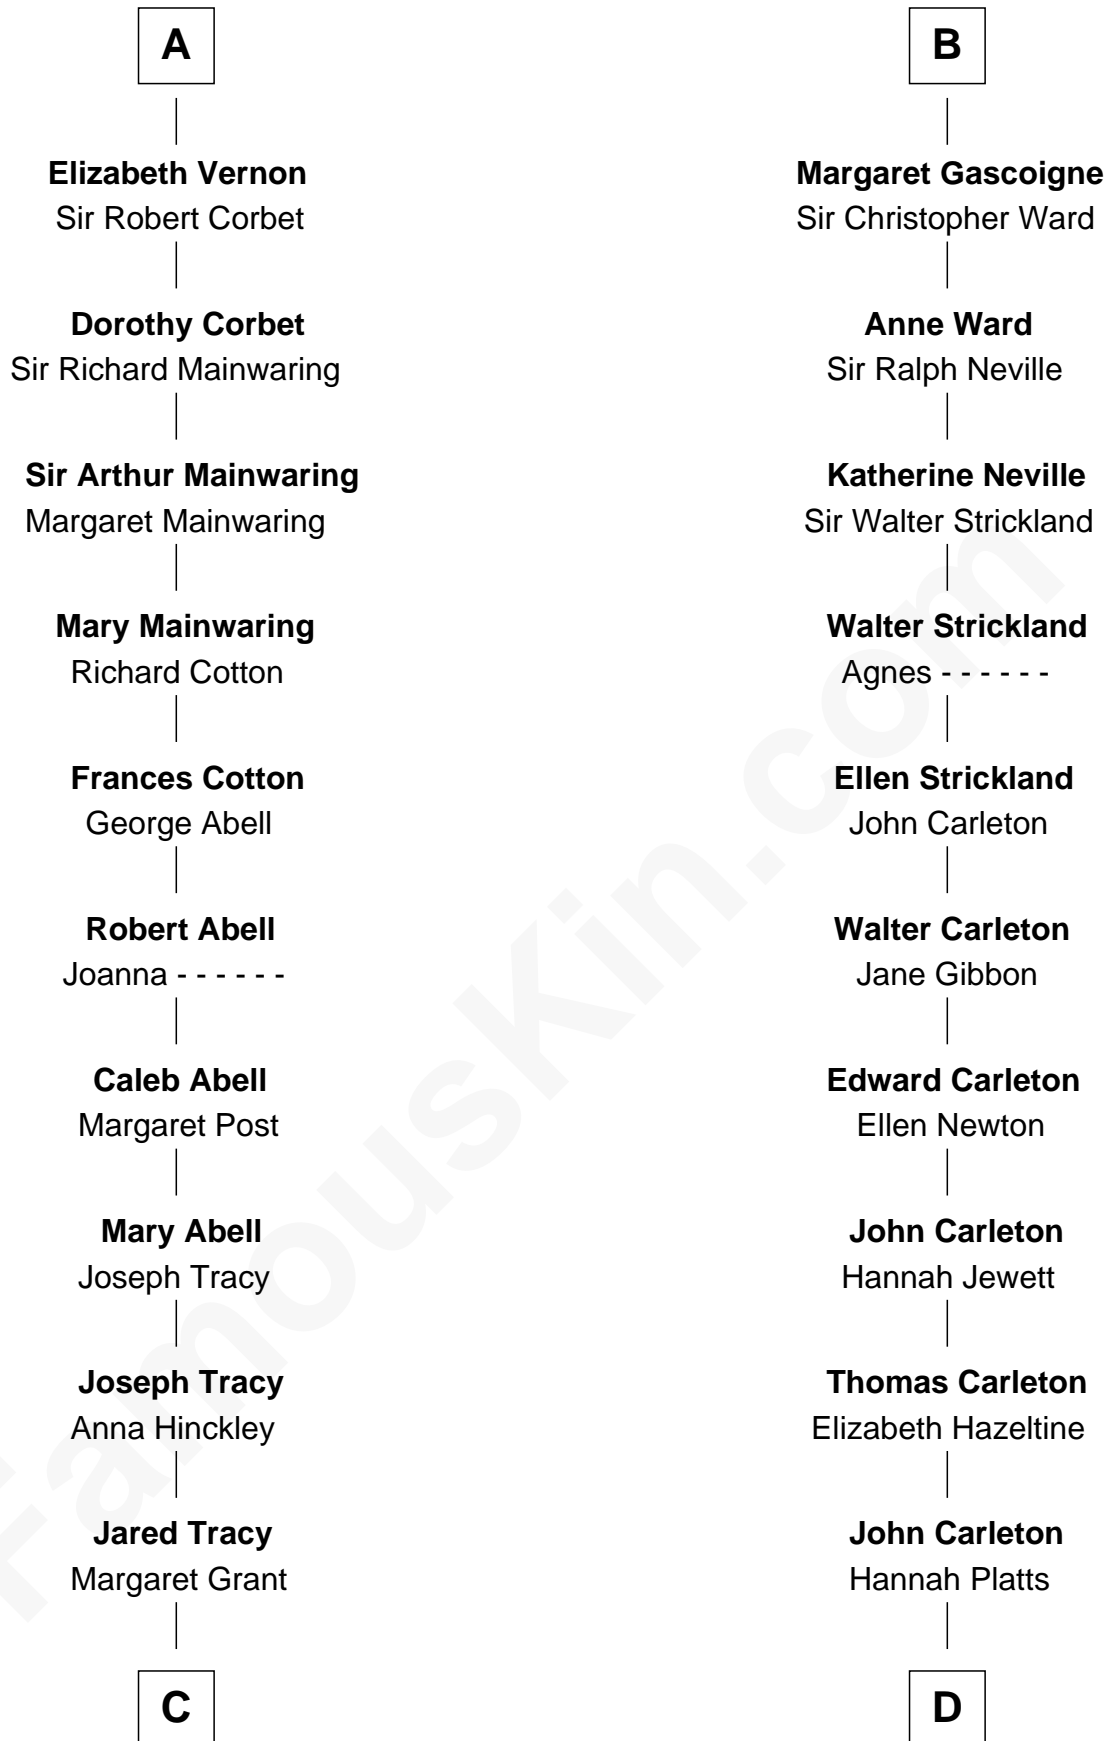

# FamousKin.com Relationship Chart of

**J.P. Morgan, Jr.**

*American Banker and Philanthropist*

20th cousin of

**Charles A. Pillsbury**

*Co-Founder of C.A. Pillsbury Co.*

**C**

**William Gedney Tracy**

Rachel Huntington

**Charles F. Tracy**

Louisa Kirkland

**Frances Louisa Tracy**

John Pierpont Morgan

**J.P. Morgan, Jr.**

*American Banker and Philanthropist*

**D**