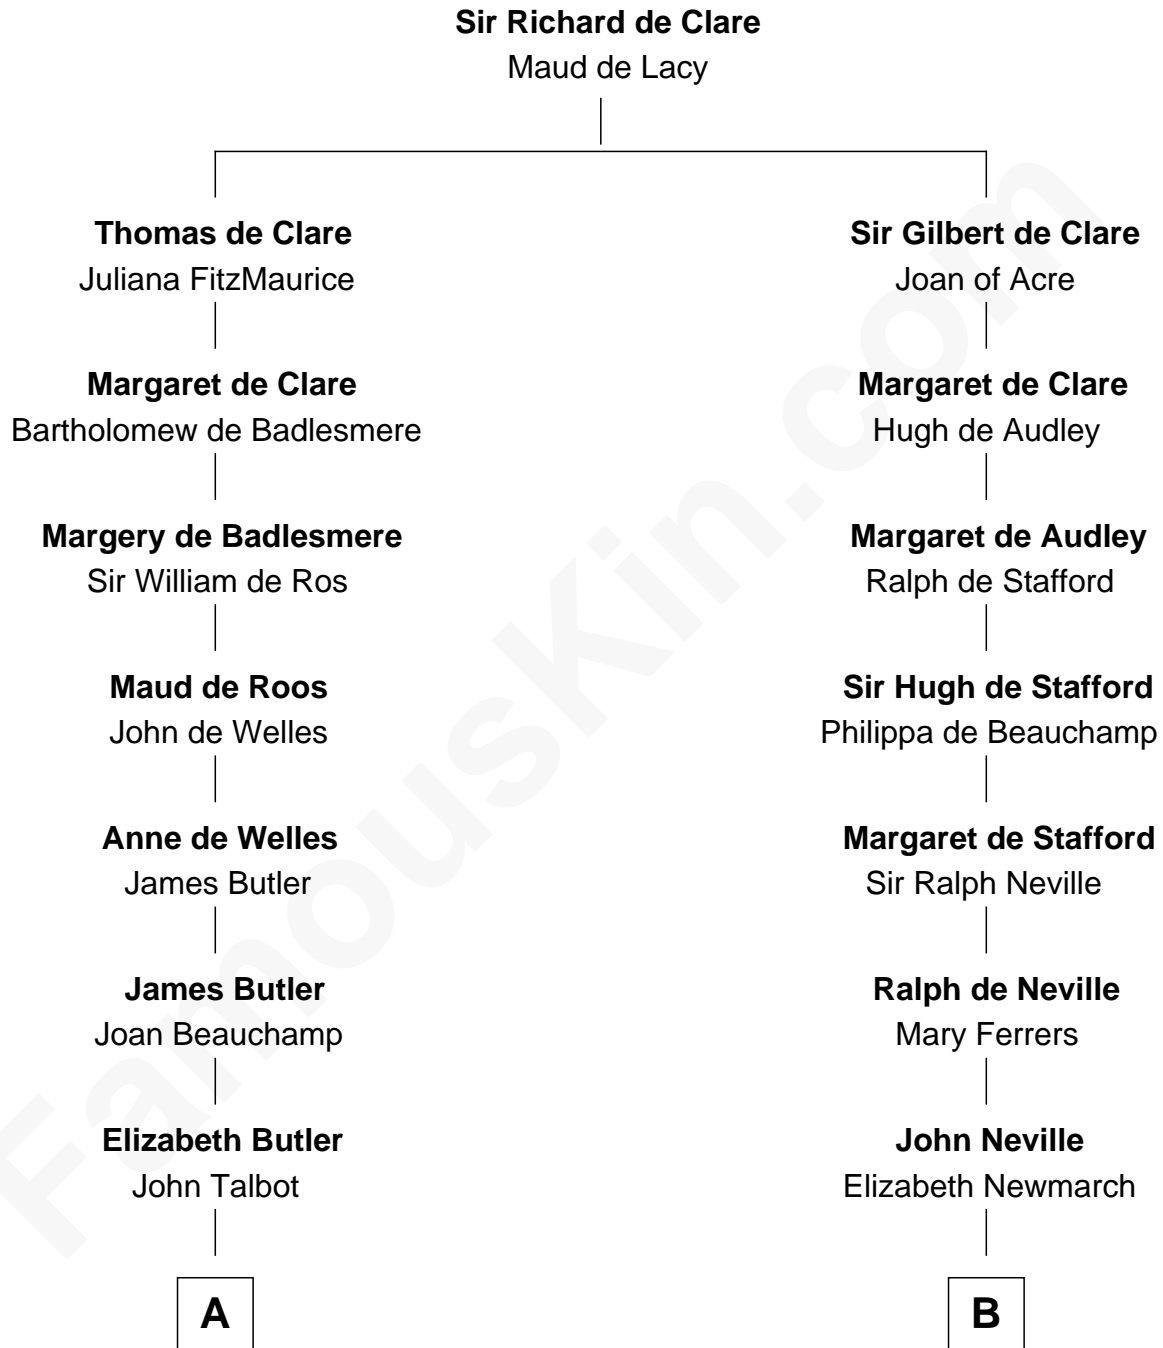

FamousKin.com Relationship Chart of

J.P. Morgan, Jr.

American Banker and Philanthropist

21st cousin of

Charles A. Pillsbury

Co-Founder of C.A. Pillsbury Co.

C

Jared Tracy
Margaret Grant

William Gedney Tracy
Rachel Huntington

Charles F. Tracy
Louisa Kirkland

Frances Louisa Tracy
John Pierpont Morgan

J.P. Morgan, Jr.
American Banker and Philanthropist

D

John Carleton
Hannah Platts

Moses Carleton
Margaret Sprake