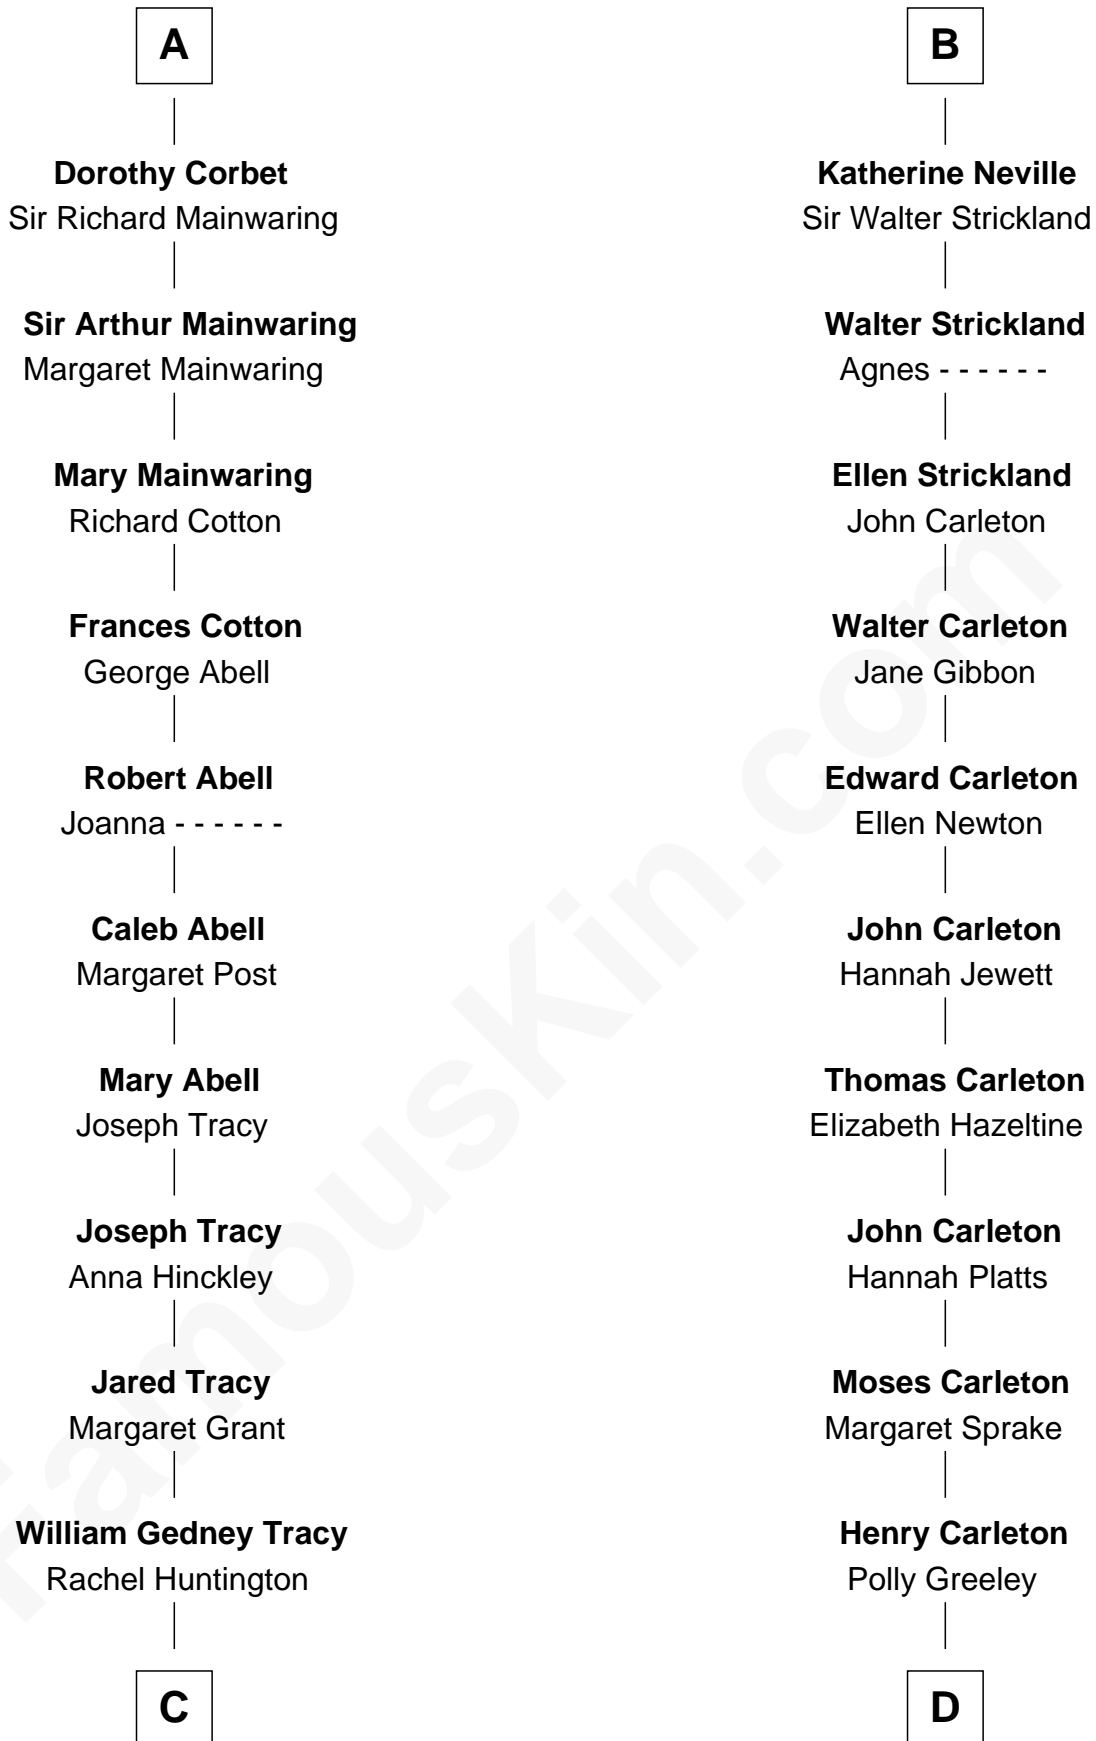

# FamousKin.com Relationship Chart of

**J.P. Morgan, Jr.**

*American Banker and Philanthropist*

18th cousin 1 time removed of

**Charles A. Pillsbury**

*Co-Founder of C.A. Pillsbury Co.*

**C**

**Charles F. Tracy**  
Louisa Kirkland

**Frances Louisa Tracy**  
John Pierpont Morgan

**J.P. Morgan, Jr.**  
*American Banker and Philanthropist*

**D**

**Margaret Sprague Carleton**  
George Alfred Pillsbury

**Charles A. Pillsbury**  
*Co-Founder of C.A. Pillsbury Co.*