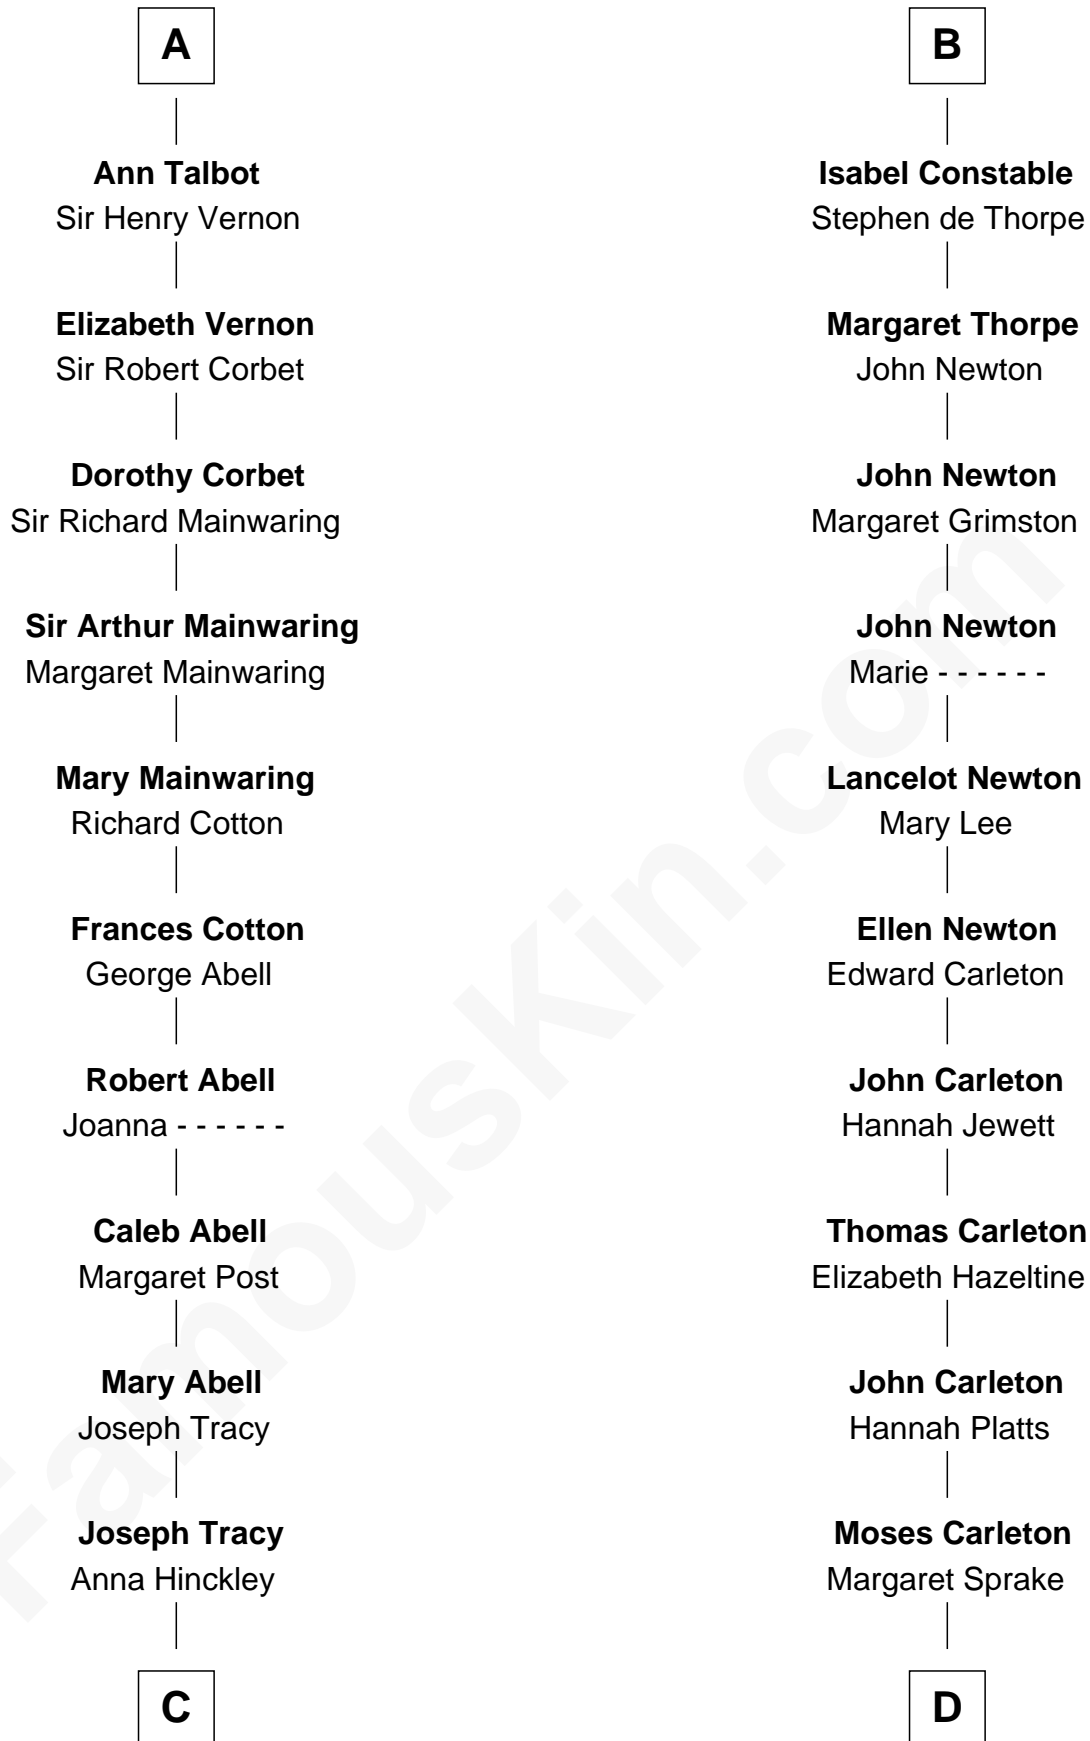

FamousKin.com Relationship Chart of

J.P. Morgan, Jr.

American Banker and Philanthropist

19th cousin 2 times removed of

Charles A. Pillsbury

Co-Founder of C.A. Pillsbury Co.

C

Jared Tracy
Margaret Grant

William Gedney Tracy
Rachel Huntington

Charles F. Tracy
Louisa Kirkland

Frances Louisa Tracy
John Pierpont Morgan

J.P. Morgan, Jr.
American Banker and Philanthropist

D

Henry Carleton
Polly Greeley

Margaret Sprague Carleton
George Alfred Pillsbury