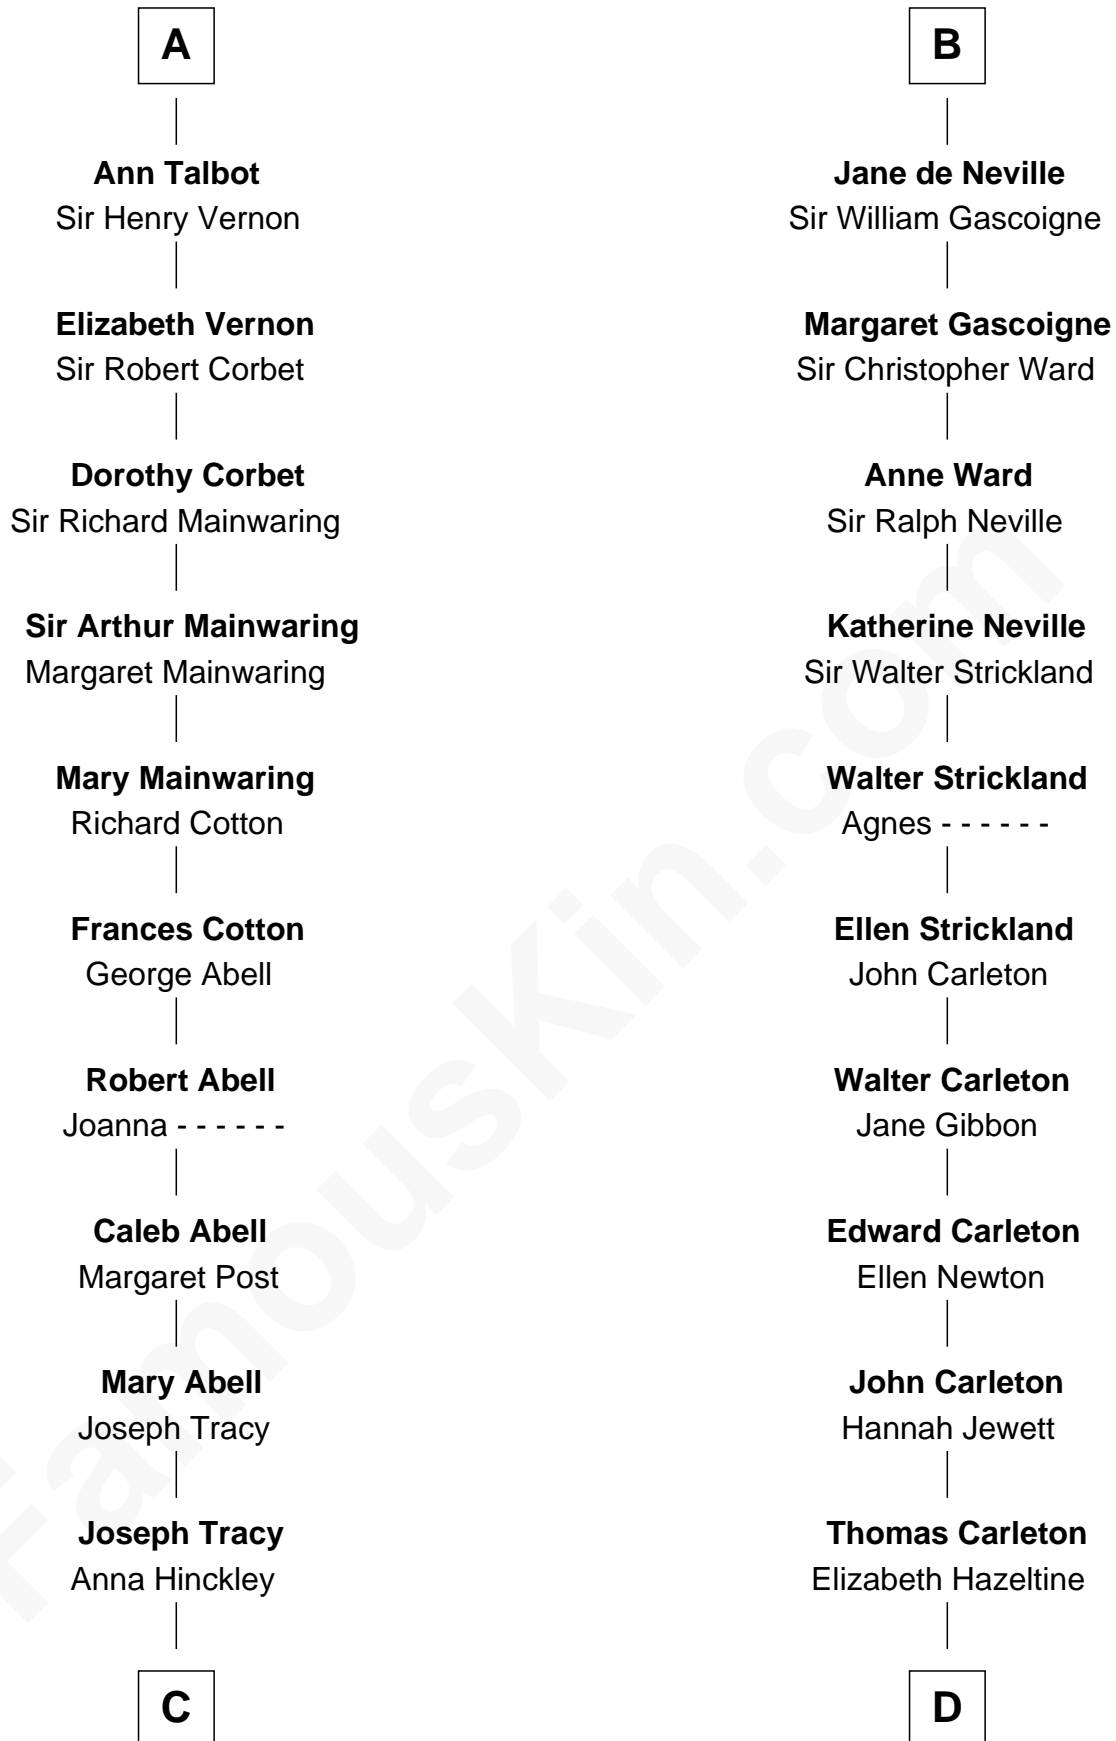

FamousKin.com

Relationship Chart of

J.P. Morgan, Jr.

American Banker and Philanthropist

21st cousin of

Charles A. Pillsbury

Co-Founder of C.A. Pillsbury Co.

Sir Humphrey de Bohun

Eleanor de Braiose

C

Jared Tracy
Margaret Grant

William Gedney Tracy
Rachel Huntington

Charles F. Tracy
Louisa Kirkland

Frances Louisa Tracy
John Pierpont Morgan

J.P. Morgan, Jr.
American Banker and Philanthropist