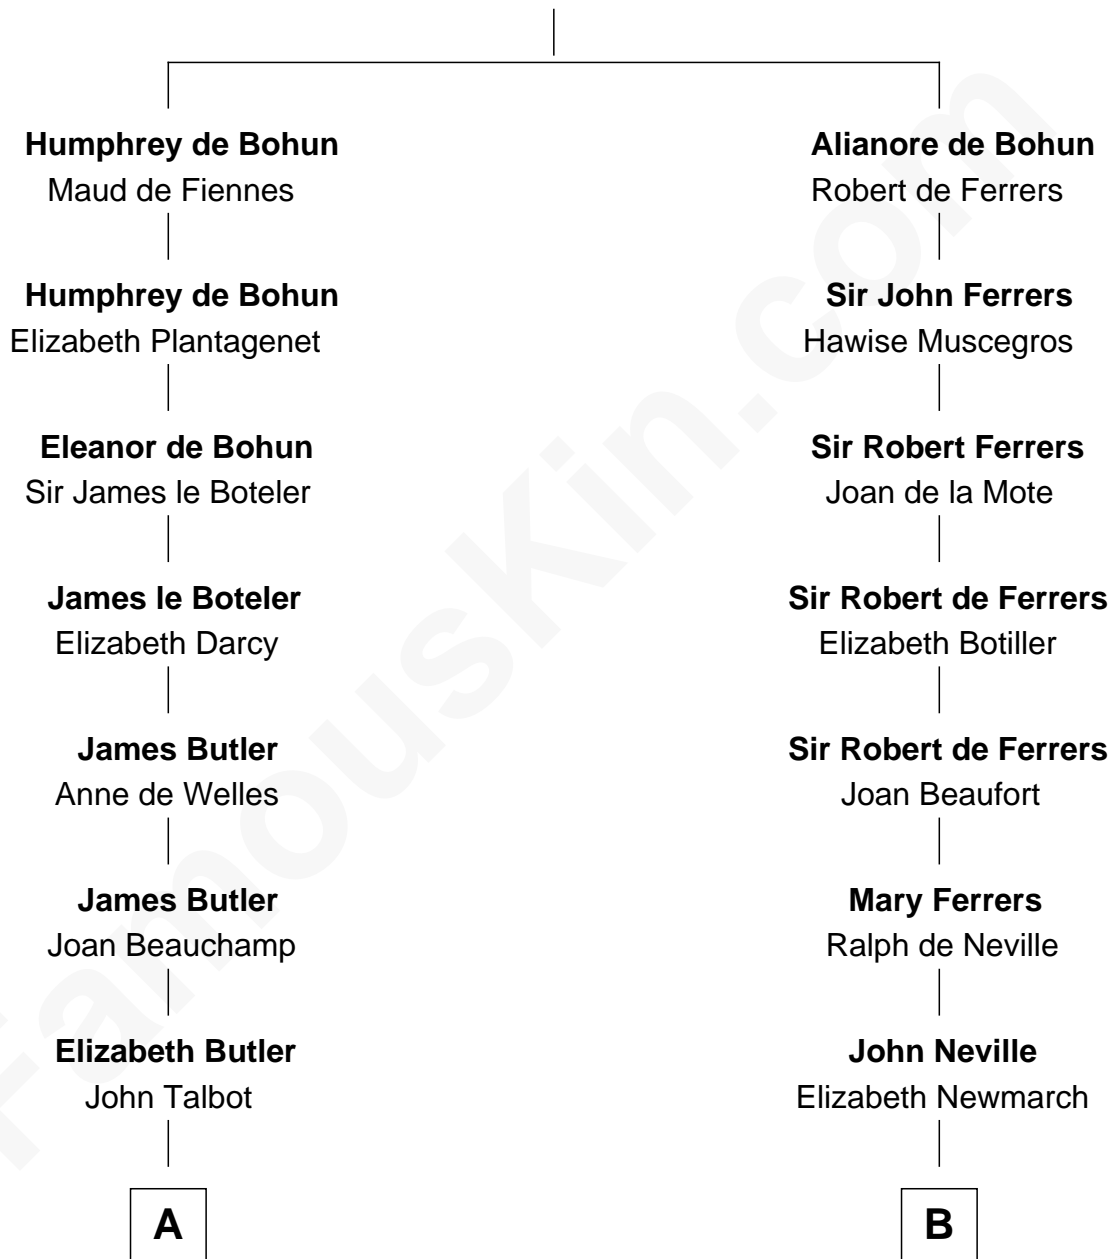

FamousKin.com

Relationship Chart of

J.P. Morgan, Jr.

American Banker and Philanthropist

21st cousin of

Charles A. Pillsbury

Co-Founder of C.A. Pillsbury Co.

Sir Humphrey de Bohun

Eleanor de Braiose

C

Jared Tracy
Margaret Grant

William Gedney Tracy
Rachel Huntington

Charles F. Tracy
Louisa Kirkland

Frances Louisa Tracy
John Pierpont Morgan

J.P. Morgan, Jr.
American Banker and Philanthropist