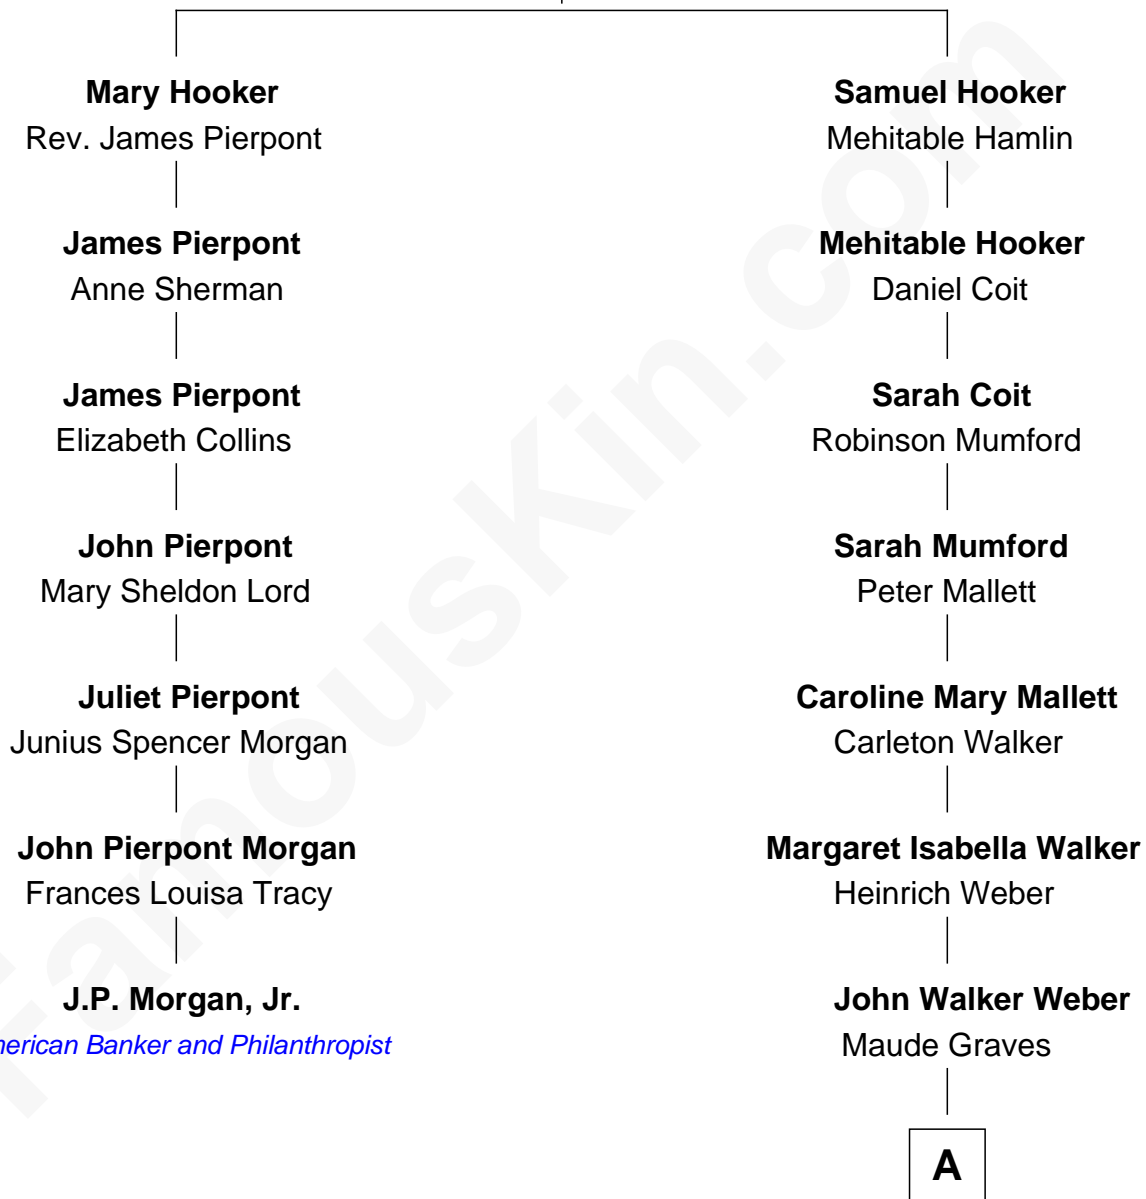

# FamousKin.com Relationship Chart of

**J.P. Morgan, Jr.**

*American Banker and Philanthropist*

6th cousin 3 times removed of

**Carly Fiorina**

*CEO of Hewlett-Packard*

**Rev. Samuel Hooker**

Mary Willett

**A**

—  
**Cara Carleton Weber**  
Harold Marvin Sneed

—  
**Joseph Tyree Sneed**  
Madelon Montross Juergens

—  
**Carly Fiorina**  
*CEO of Hewlett-Packard*

FamousKin.com