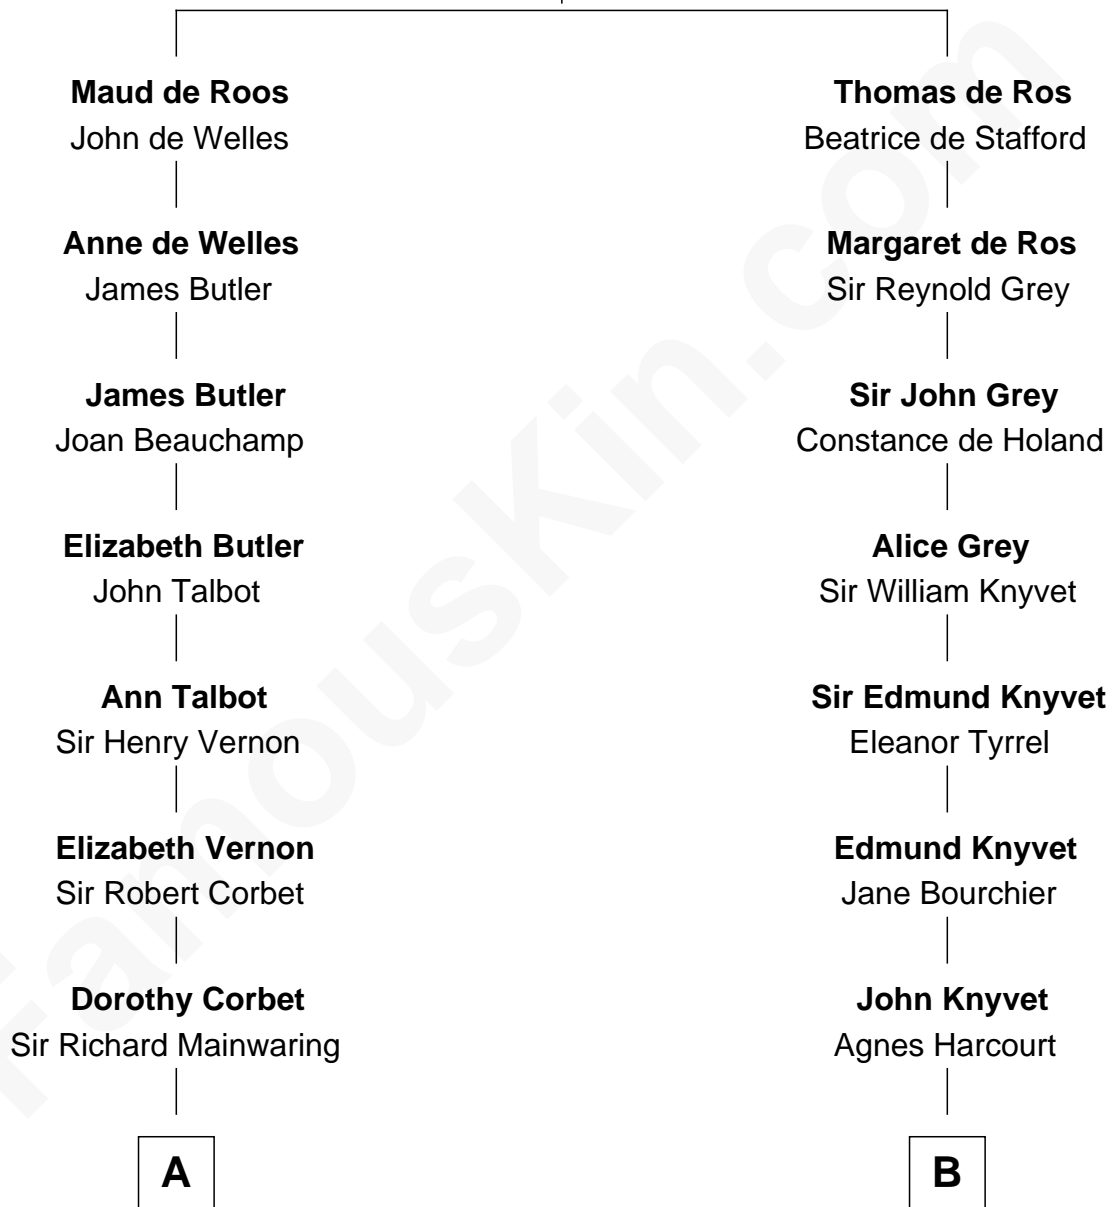

FamousKin.com Relationship Chart of

J.P. Morgan, Jr.

American Banker and Philanthropist

18th cousin 3 times removed of

Carly Fiorina

CEO of Hewlett-Packard

Sir William de Ros
Margery de Badlesmere

C

Frances Louisa Tracy
John Pierpont Morgan

J.P. Morgan, Jr.
American Banker and Philanthropist

D

Margaret Isabella Walker
Heinrich Weber

John Walker Weber
Maude Graves

Cara Carleton Weber
Harold Marvin Sneed