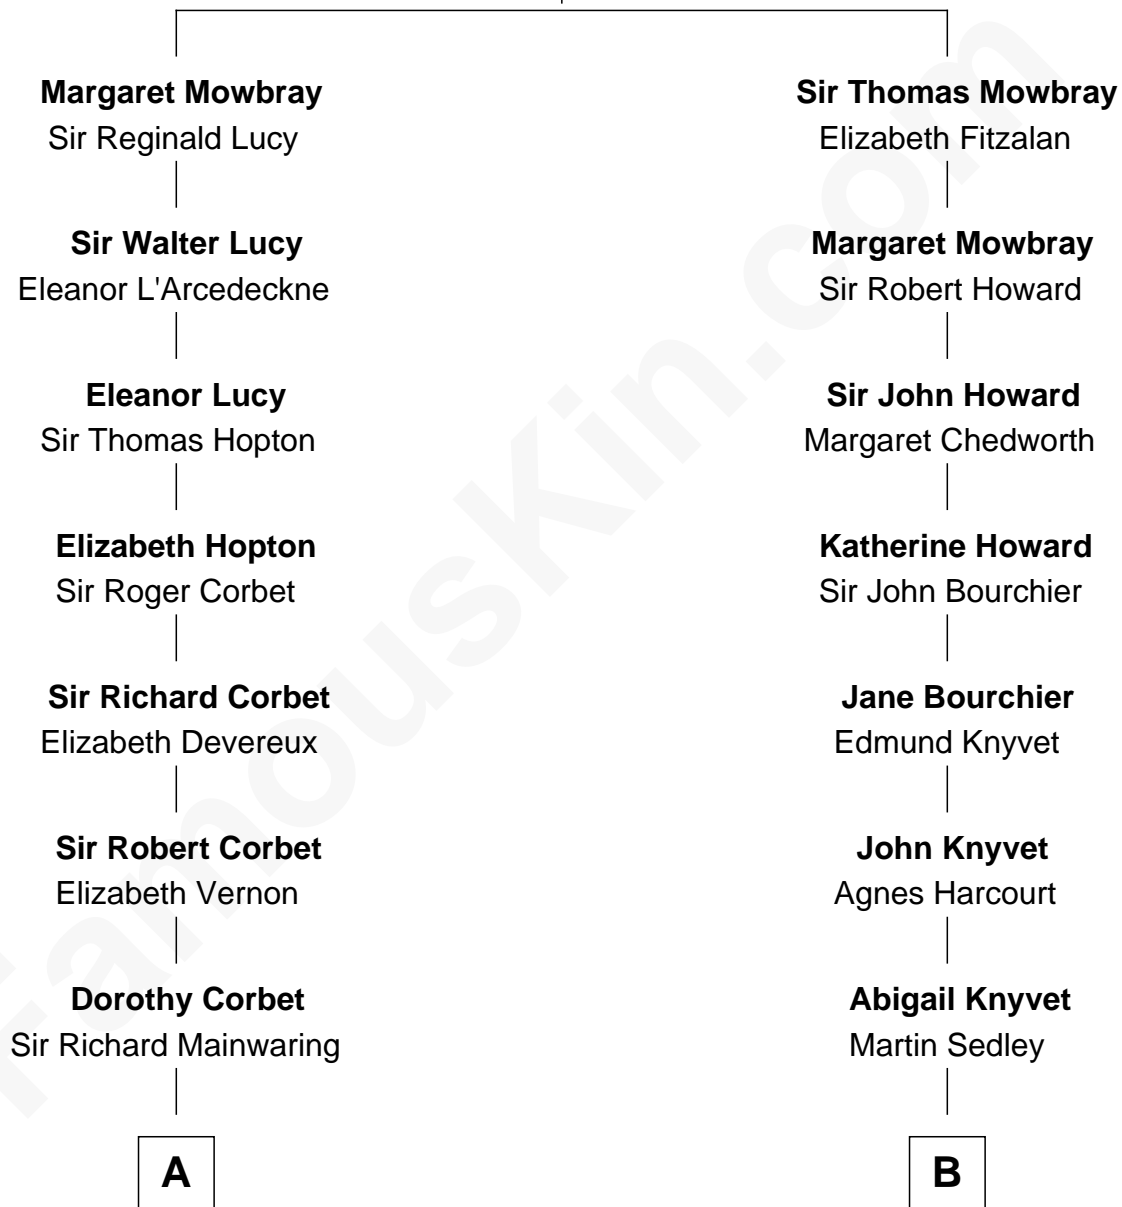

FamousKin.com Relationship Chart of

J.P. Morgan, Jr.

American Banker and Philanthropist

18th cousin 2 times removed of

Carly Fiorina

CEO of Hewlett-Packard

John de Mowbray
Elizabeth de Segrave

C

Frances Louisa Tracy

John Pierpont Morgan

J.P. Morgan, Jr.

American Banker and Philanthropist

D

John Walker Weber

Maude Graves

Cara Carleton Weber