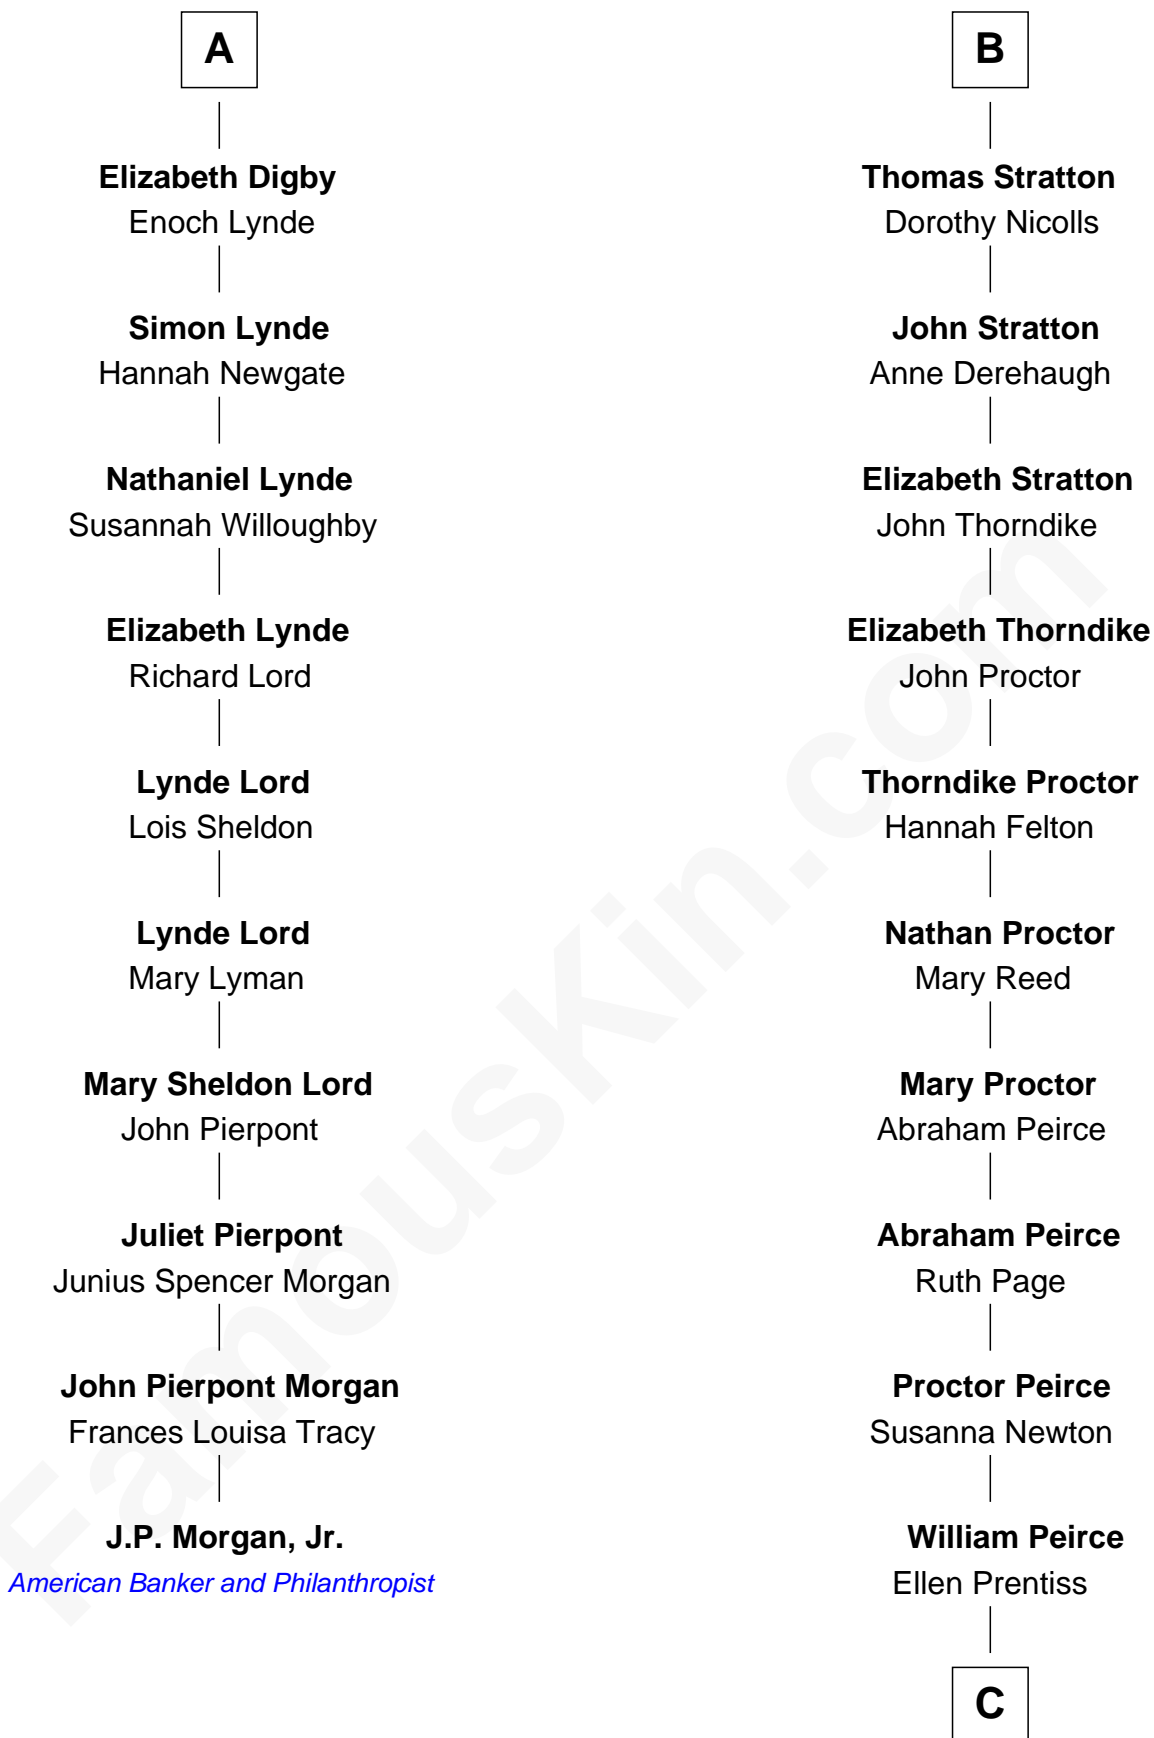

FamousKin.com

Relationship Chart of

J.P. Morgan, Jr.

American Banker and Philanthropist

16th cousin 4 times removed of

John Lithgow

Stage, TV, and Movie Actor

C

Ellen Prentiss Peirce

Washington Lithgow

Arthur Washington Lithgow

Ina Berenice Robinson

Arthur Washington Lithgow

Sarah Jane Price

John Lithgow

Stage, TV, and Movie Actor