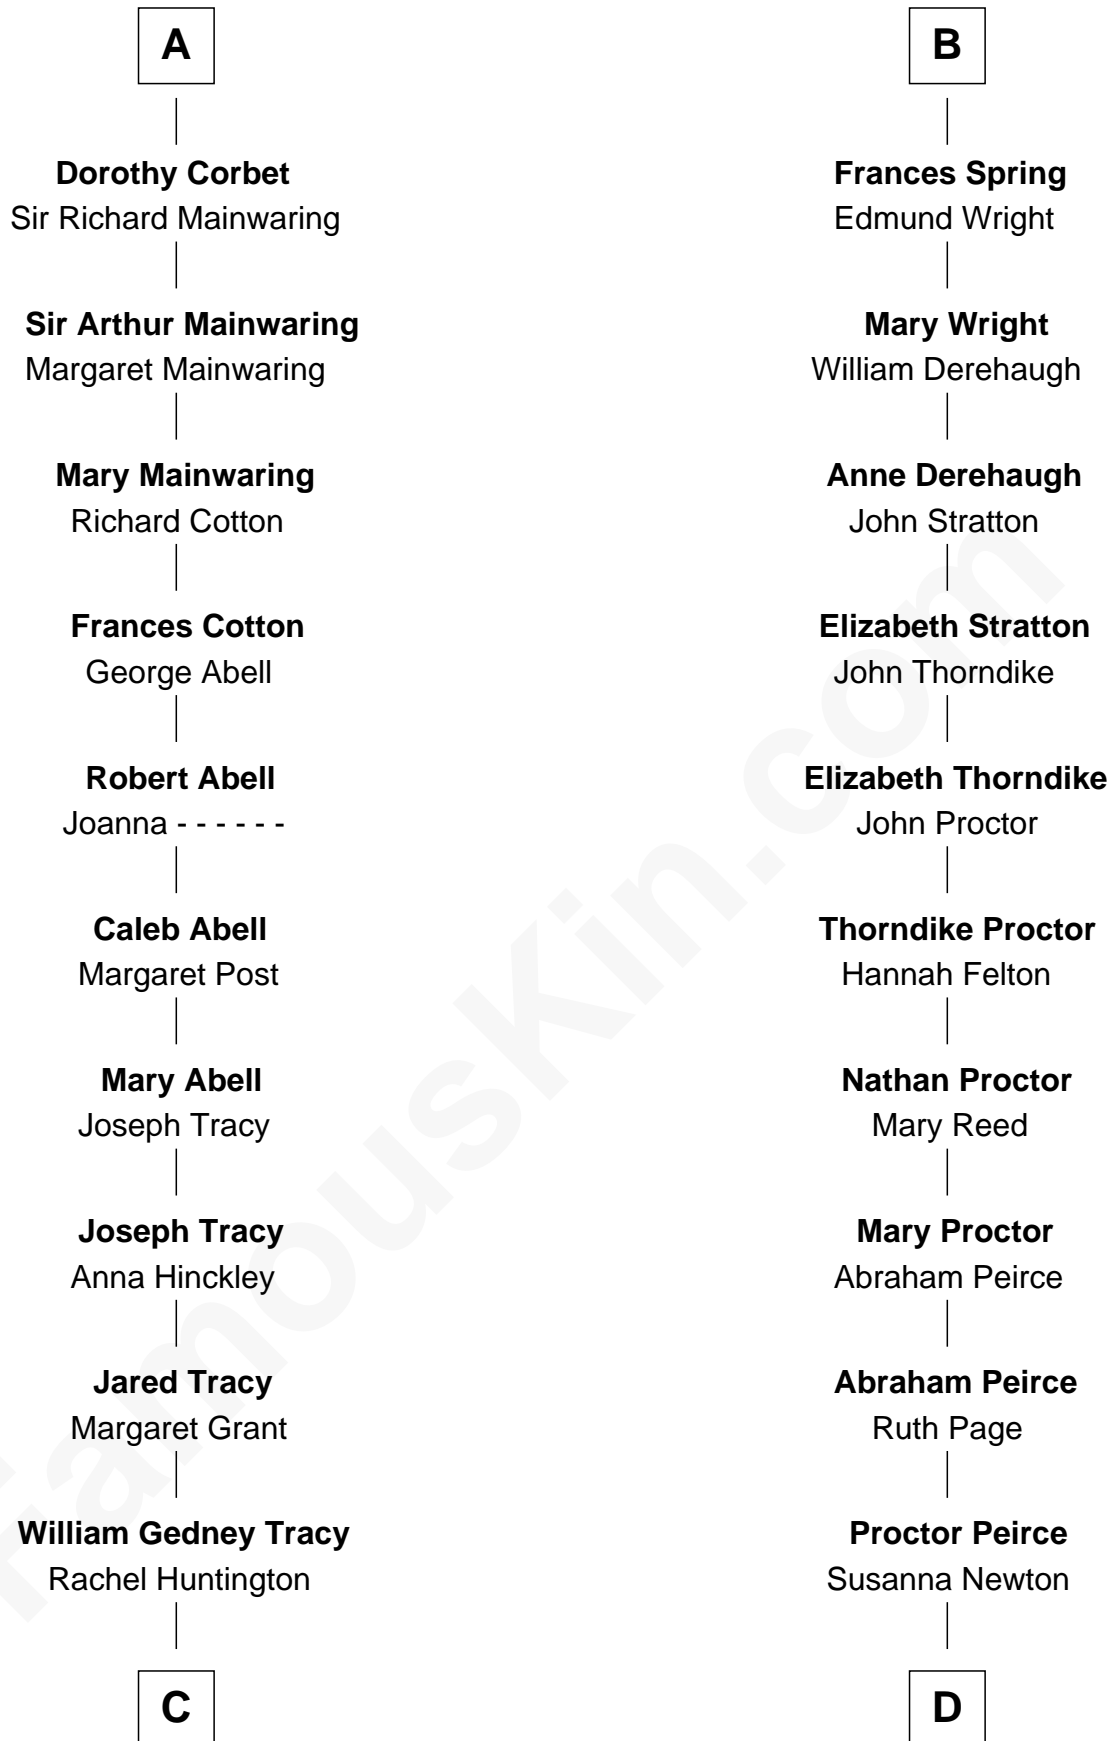

FamousKin.com Relationship Chart of

J.P. Morgan, Jr.

American Banker and Philanthropist

19th cousin 2 times removed of

John Lithgow

Stage, TV, and Movie Actor

Bartholomew de Badlesmere

Margaret de Clare

Sir John de Tibetot

Sir Robert de Tibetot

Margaret Deincourt

Elizabeth de Tibetot

Sir Philip le Despencer

Margery Despencer

Sir Roger Wentworth

Henry Wentworth

Elizabeth Howard

Margery Wentworth

Sir William Waldegrave

Dorothy Waldegrave

Sir John Spring

B

C

Charles F. Tracy
Louisa Kirkland

Frances Louisa Tracy
John Pierpont Morgan

J.P. Morgan, Jr.
American Banker and Philanthropist

D

William Peirce
Ellen Prentiss

Ellen Prentiss Peirce
Washington Lithgow

Arthur Washington Lithgow
Ina Berenice Robinson