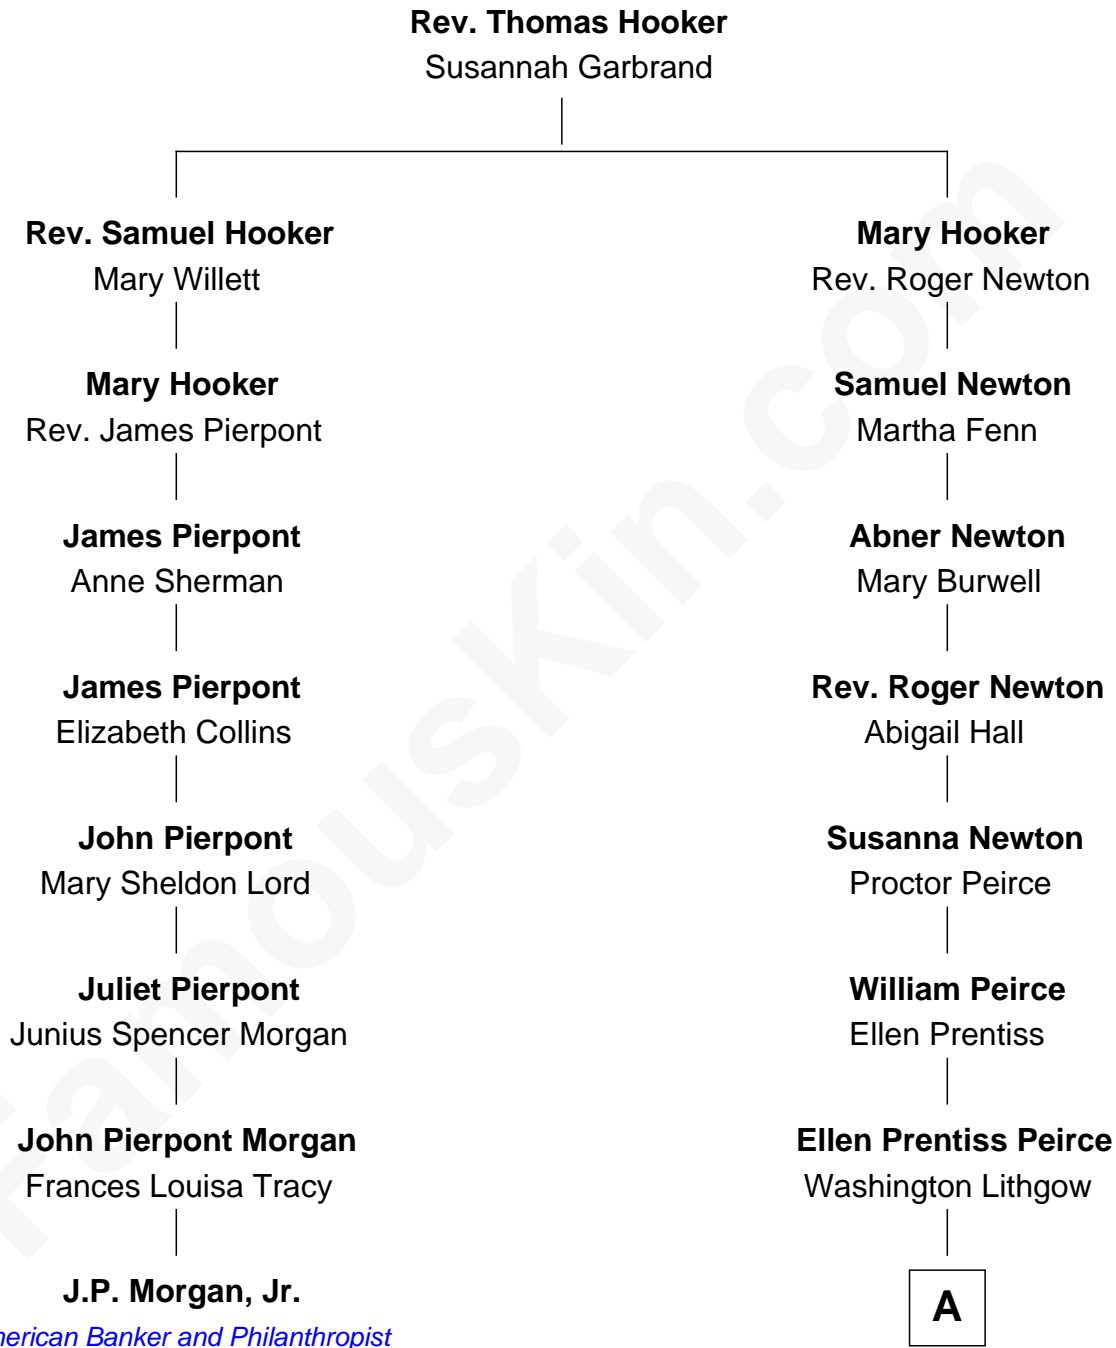

FamousKin.com Relationship Chart of

J.P. Morgan, Jr.

American Banker and Philanthropist

7th cousin 2 times removed of

John Lithgow

Stage, TV, and Movie Actor

A

Arthur Washington Lithgow

Ina Berenice Robinson

Arthur Washington Lithgow

Sarah Jane Price

John Lithgow

Stage, TV, and Movie Actor

FamousKin.com