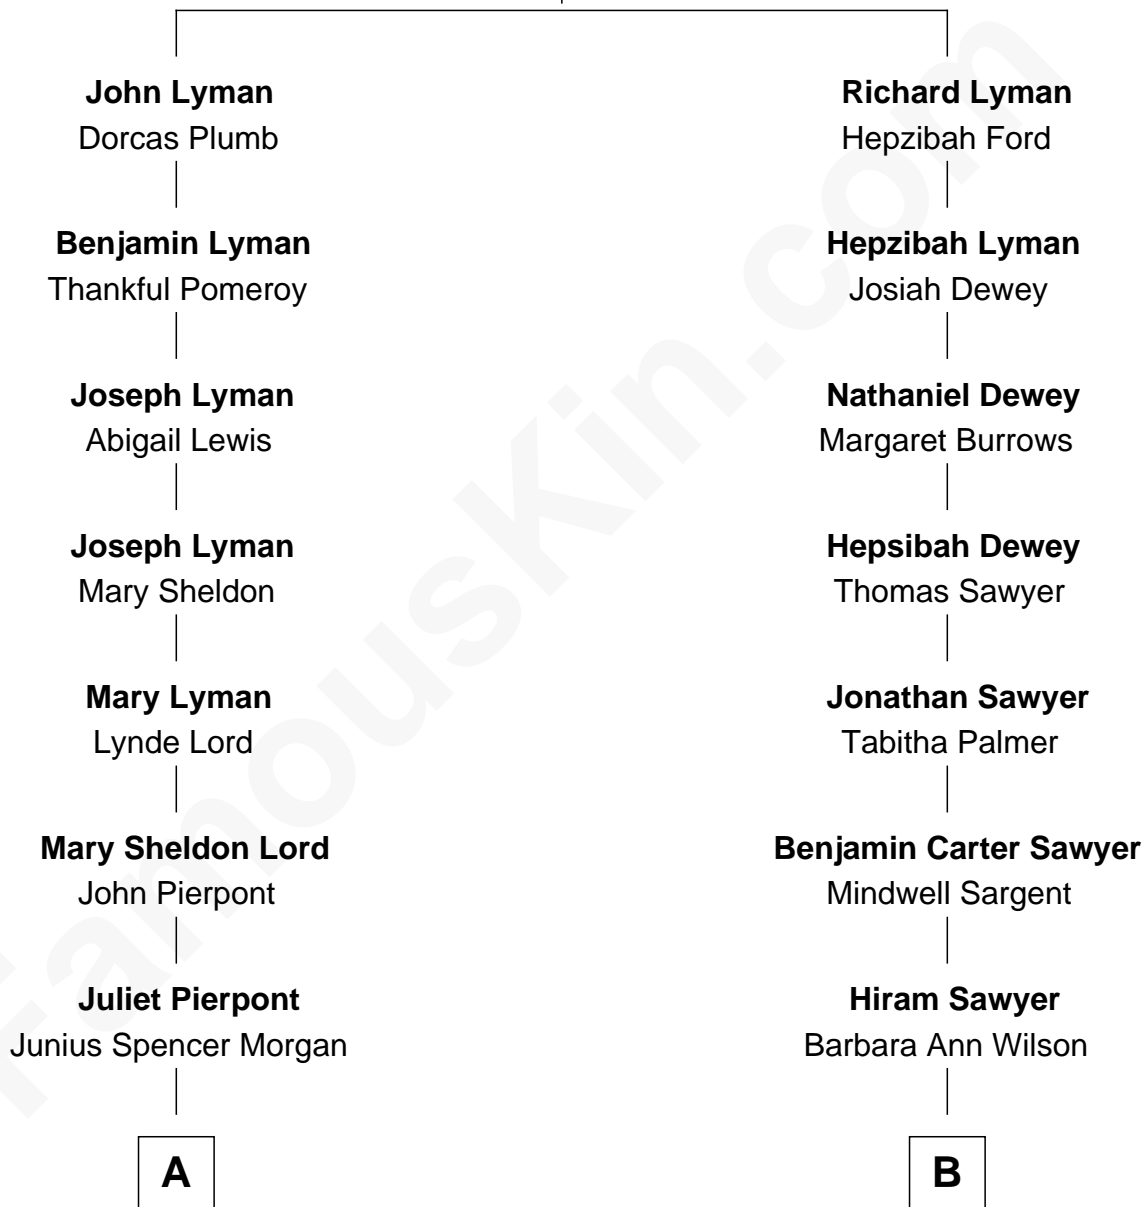

FamousKin.com Relationship Chart of

J.P. Morgan, Jr.

American Banker and Philanthropist

8th cousin 3 times removed of

David Hyde Pierce

Stage, TV, and Movie Actor

Richard Lyman

Sarah - - - - -

A

John Pierpont Morgan

Frances Louisa Tracy

J.P. Morgan, Jr.

American Banker and Philanthropist

B

Hannah Sawyer

William W. Mayhew

Sarah B. Mayhew

Rev. Thomas Bennett Hughes

Lorado Thomas Hughes

Mildred E. Sherman

Laura Marie Hughes

George Hyde Pierce

David Hyde Pierce

Stage, TV, and Movie Actor