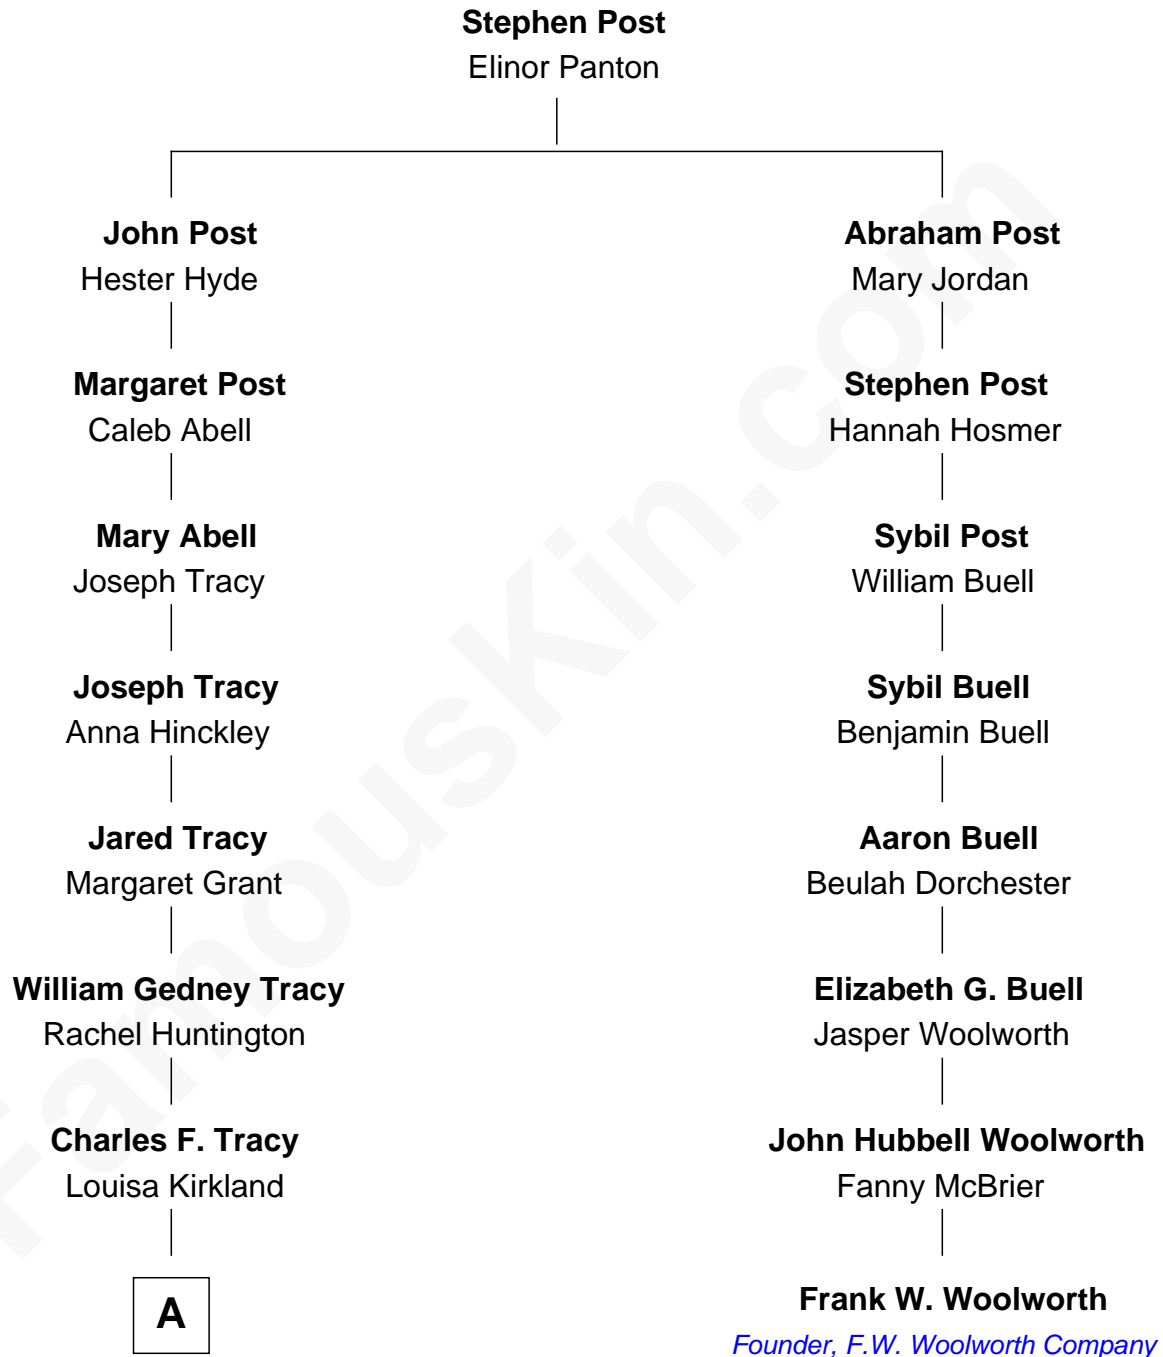

# FamousKin.com Relationship Chart of

**J.P. Morgan, Jr.**

*American Banker and Philanthropist*

7th cousin 1 time removed of

**Frank W. Woolworth**

*Founder of F.W. Woolworth Company*

A

—  
**Frances Louisa Tracy**

John Pierpont Morgan

—  
**J.P. Morgan, Jr.**

*American Banker and Philanthropist*

FamousKin.com