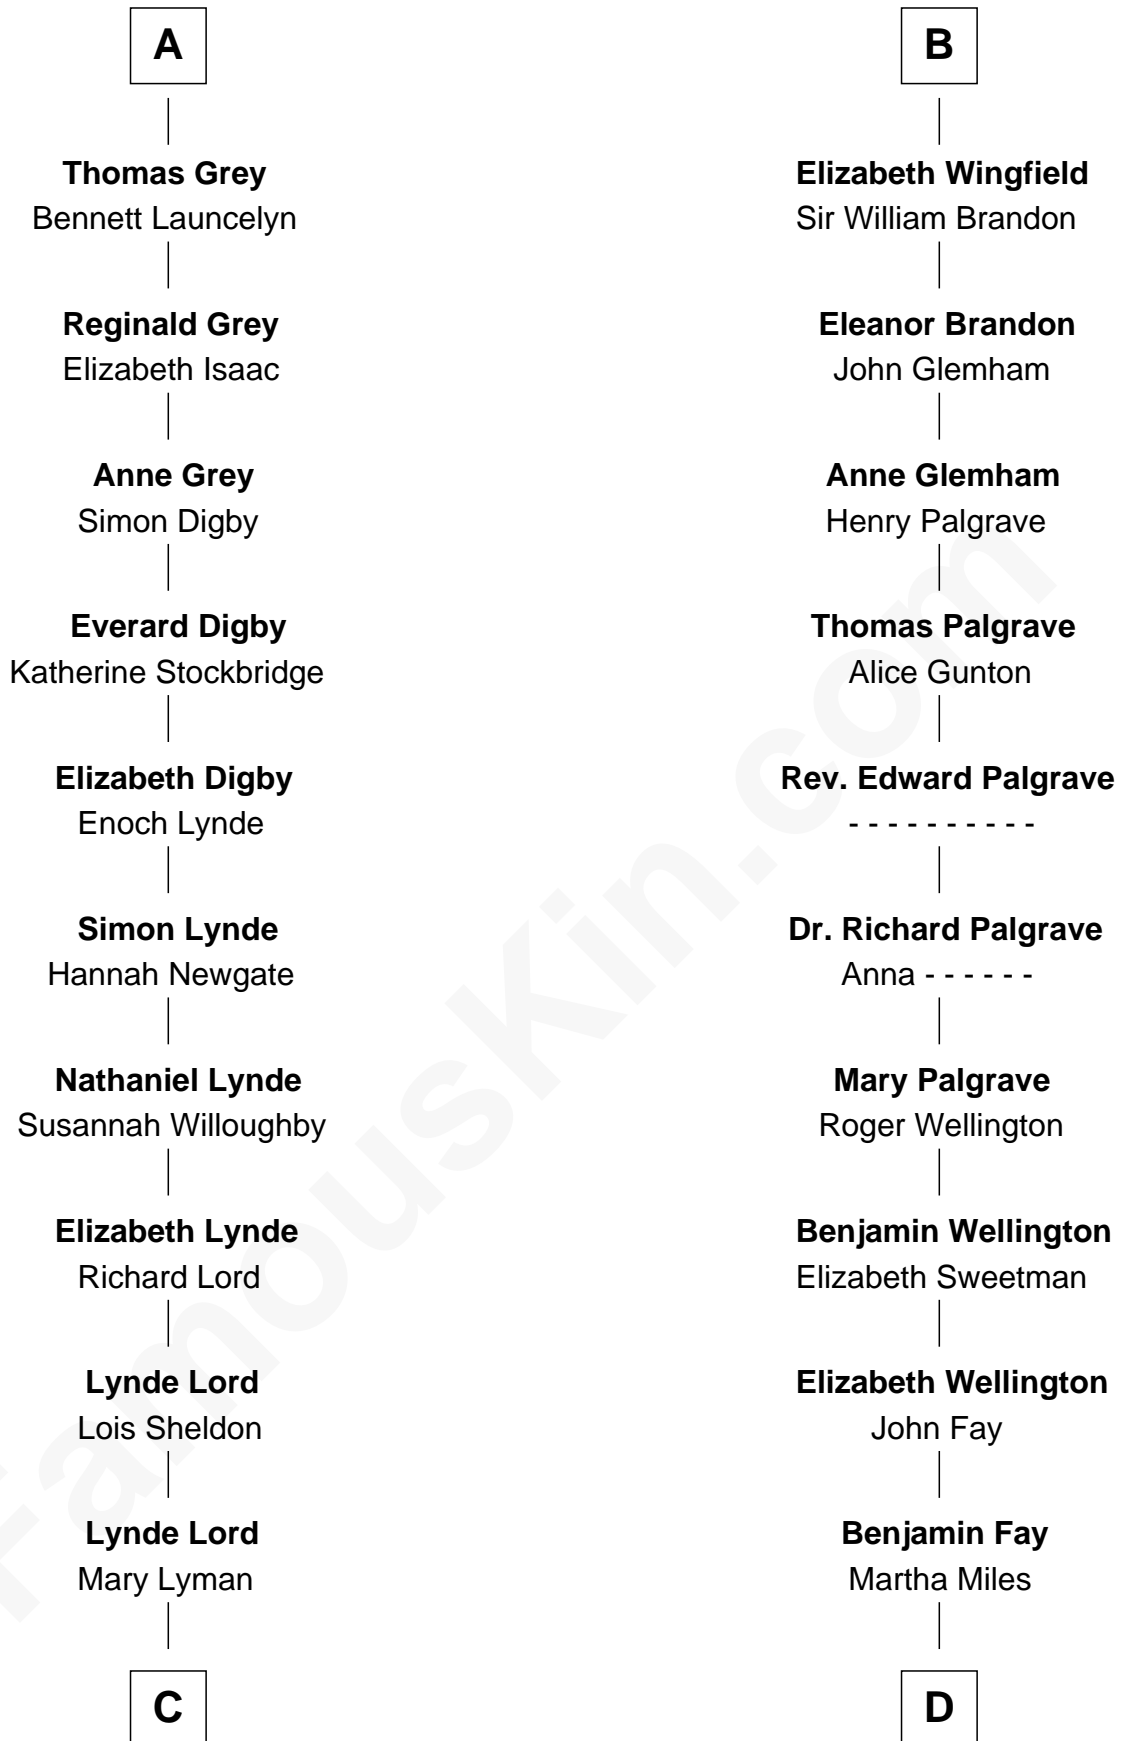

FamousKin.com Relationship Chart of

J.P. Morgan, Jr.

American Banker and Philanthropist

19th cousin 1 time removed of

Shubael D. Childs

Founder of S.D. Childs & Company

Sir Humphrey de Bohun

Maud of Eu

C

Mary Sheldon Lord

John Pierpont

Juliet Pierpont

Junius Spencer Morgan

John Pierpont Morgan

Frances Louisa Tracy

J.P. Morgan, Jr.