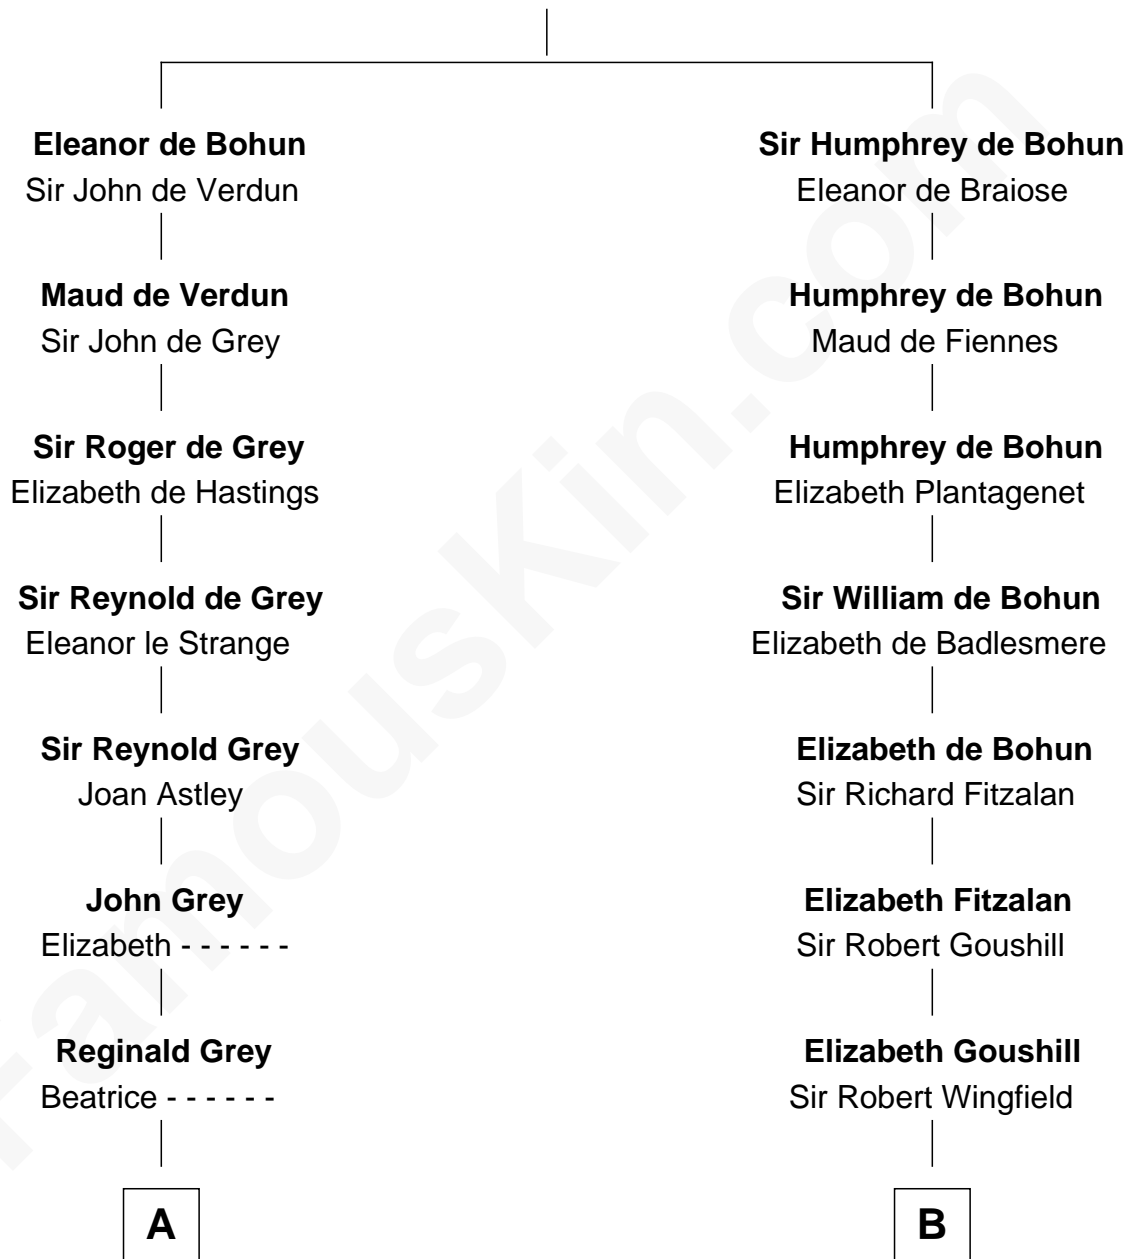

FamousKin.com Relationship Chart of

J.P. Morgan, Jr.

American Banker and Philanthropist

19th cousin 1 time removed of

Shubael D. Childs

Founder of S.D. Childs & Company

Sir Humphrey de Bohun

Maud of Eu

C

Mary Sheldon Lord

John Pierpont

Juliet Pierpont

Junius Spencer Morgan

John Pierpont Morgan

Frances Louisa Tracy

J.P. Morgan, Jr.