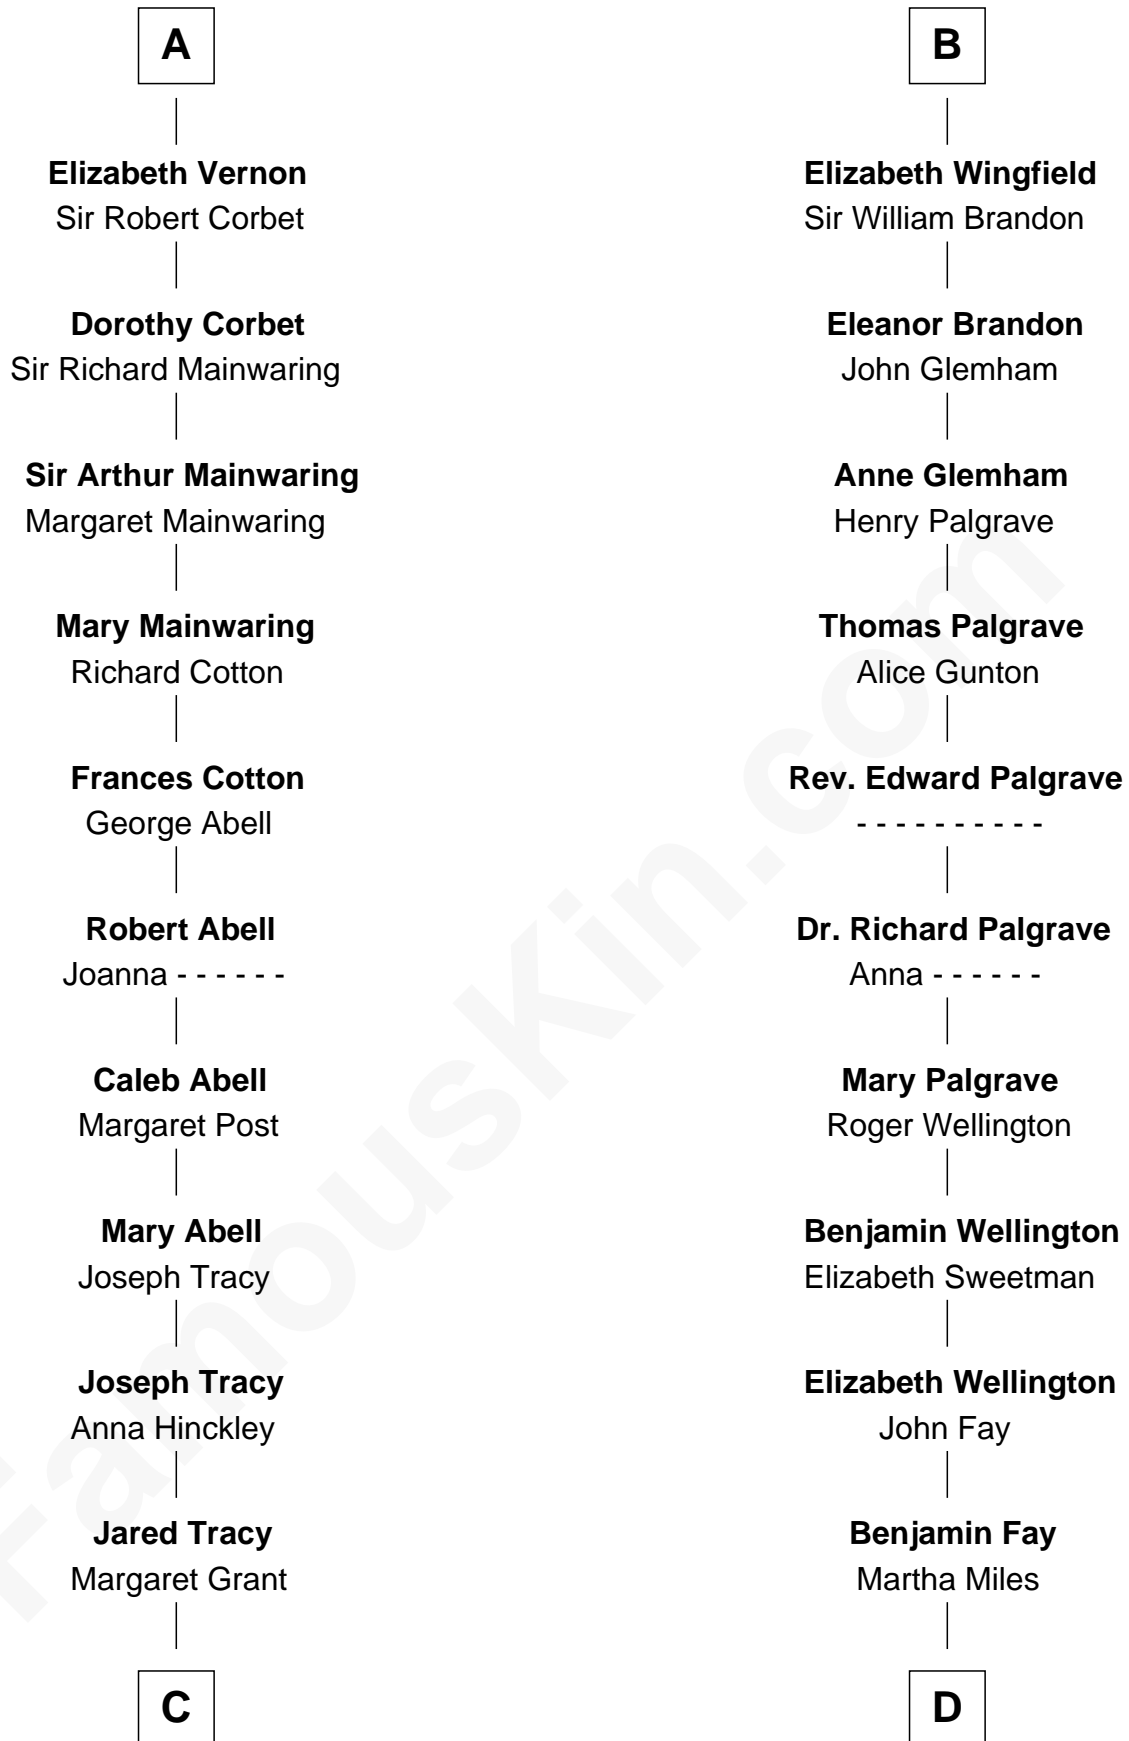

# FamousKin.com Relationship Chart of

**J.P. Morgan, Jr.**

*American Banker and Philanthropist*

19th cousin 1 time removed of

**Shubael D. Childs**

*Founder of S.D. Childs & Company*

**Sir John FitzGeoffrey**

Isabel le Bigod

**C**

**William Gedney Tracy**

Rachel Huntington

**Charles F. Tracy**

Louisa Kirkland

**Frances Louisa Tracy**

John Pierpont Morgan