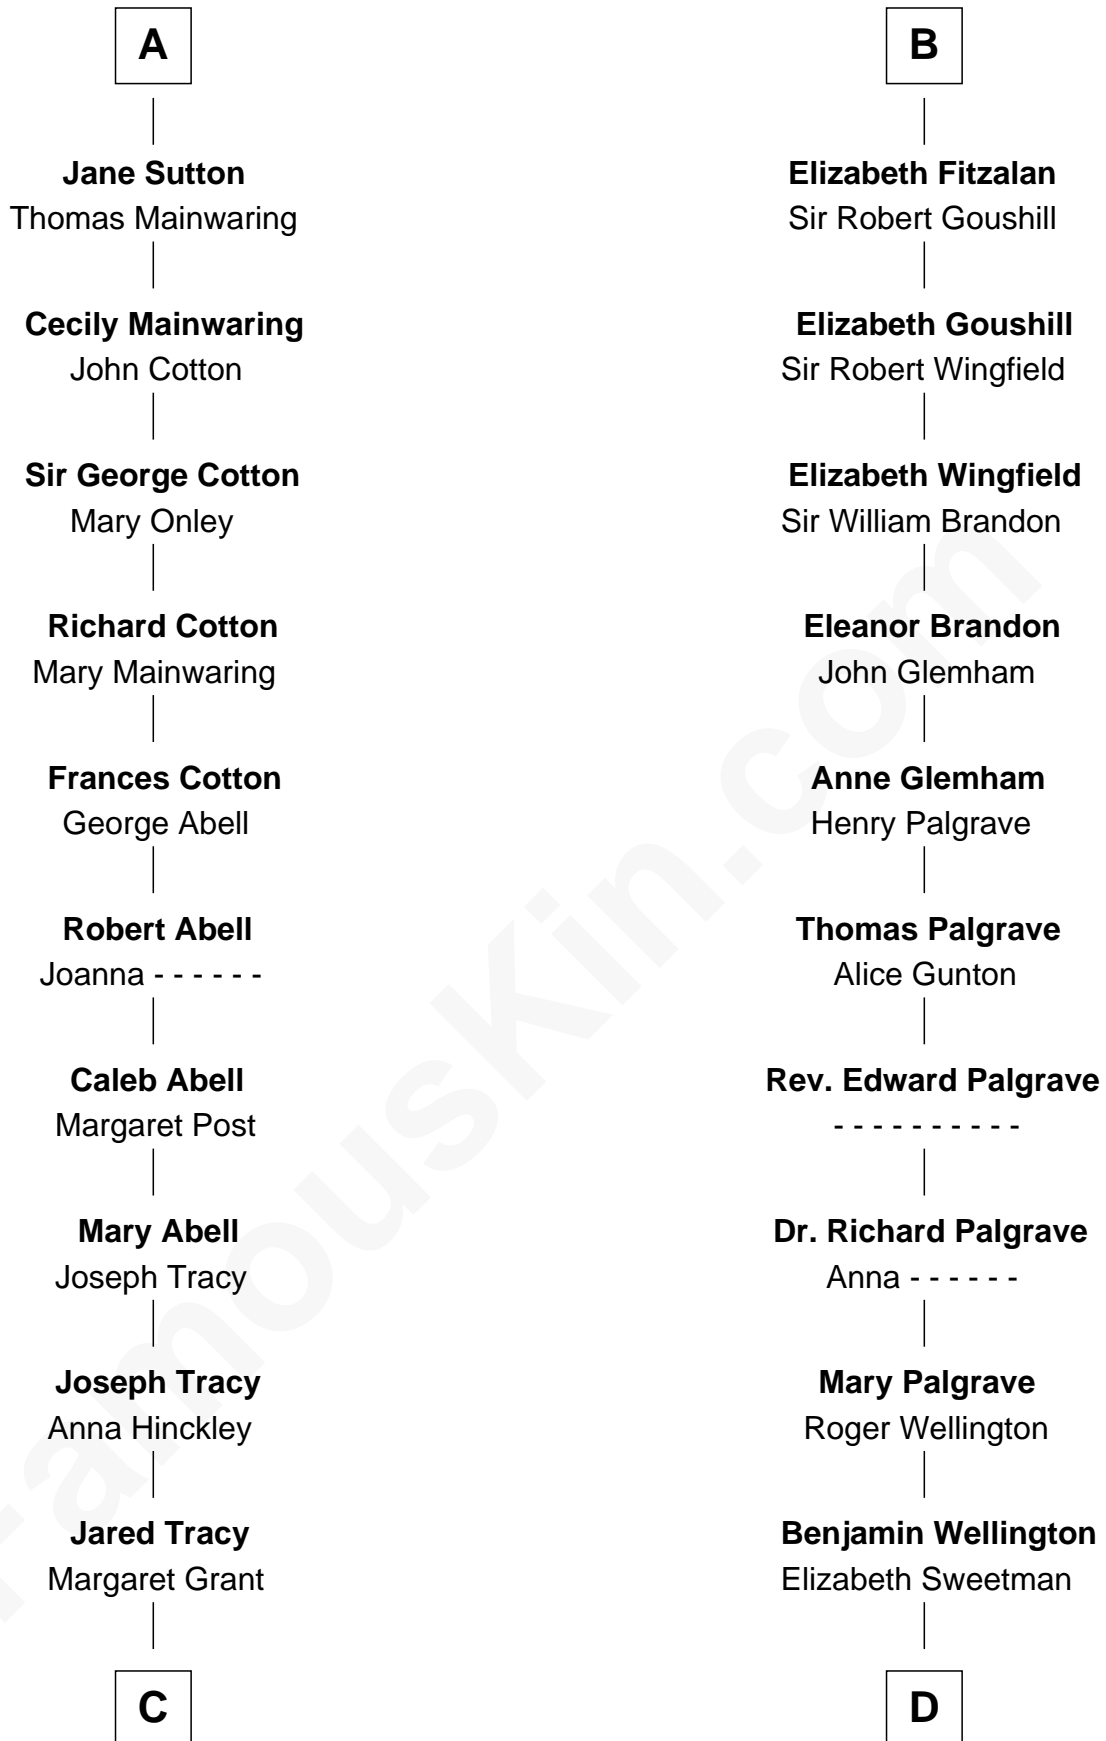

FamousKin.com Relationship Chart of

J.P. Morgan, Jr.

American Banker and Philanthropist

20th cousin 1 time removed of

Shubael D. Childs

Founder of S.D. Childs & Company

Saher de Quincy
Margaret de Beaumont

C

William Gedney Tracy

Rachel Huntington

Charles F. Tracy

Louisa Kirkland

Frances Louisa Tracy

John Pierpont Morgan

J.P. Morgan, Jr.

American Banker and Philanthropist

D

Elizabeth Wellington

John Fay

Benjamin Fay

Martha Miles

Benjamin Fay

Beulah Stow

Beulah Fay