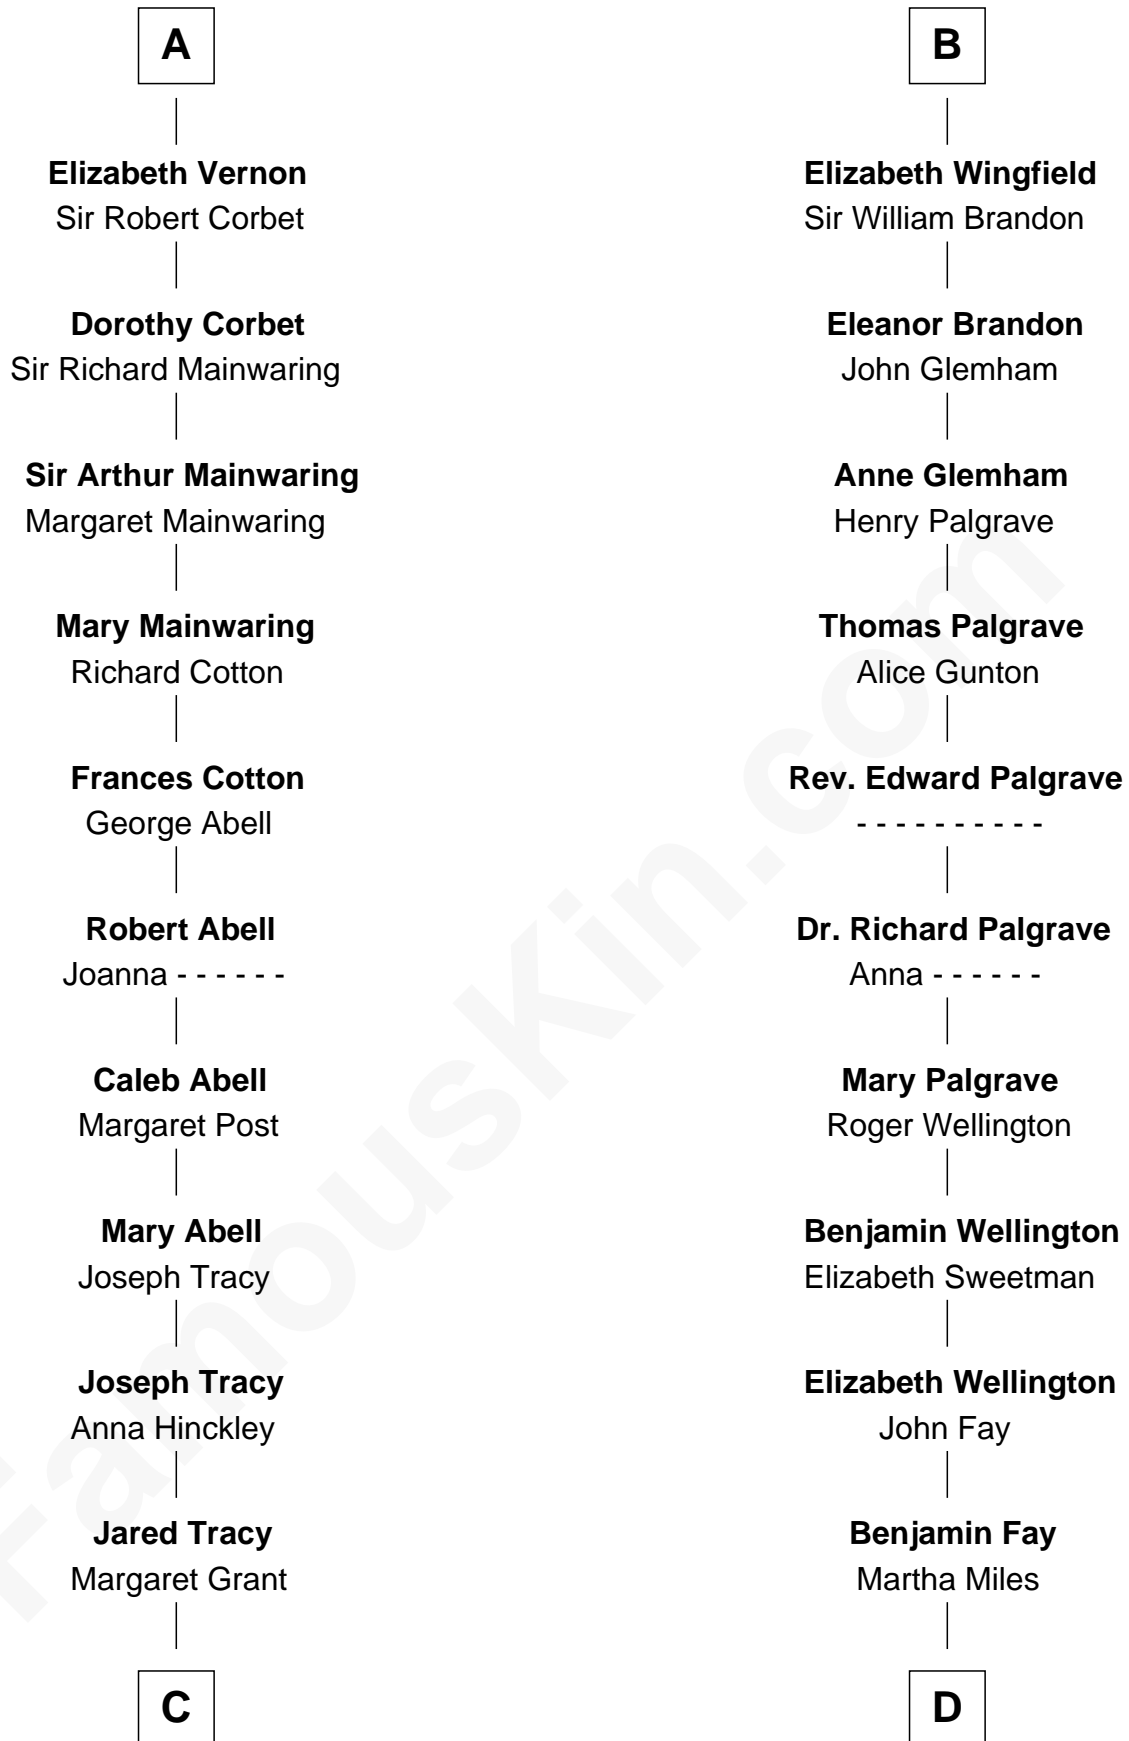

FamousKin.com Relationship Chart of

J.P. Morgan, Jr.

American Banker and Philanthropist

19th cousin 1 time removed of

Shubael D. Childs

Founder of S.D. Childs & Company

C

William Gedney Tracy

Rachel Huntington

Charles F. Tracy

Louisa Kirkland

Frances Louisa Tracy

John Pierpont Morgan

J.P. Morgan, Jr.

American Banker and Philanthropist

D