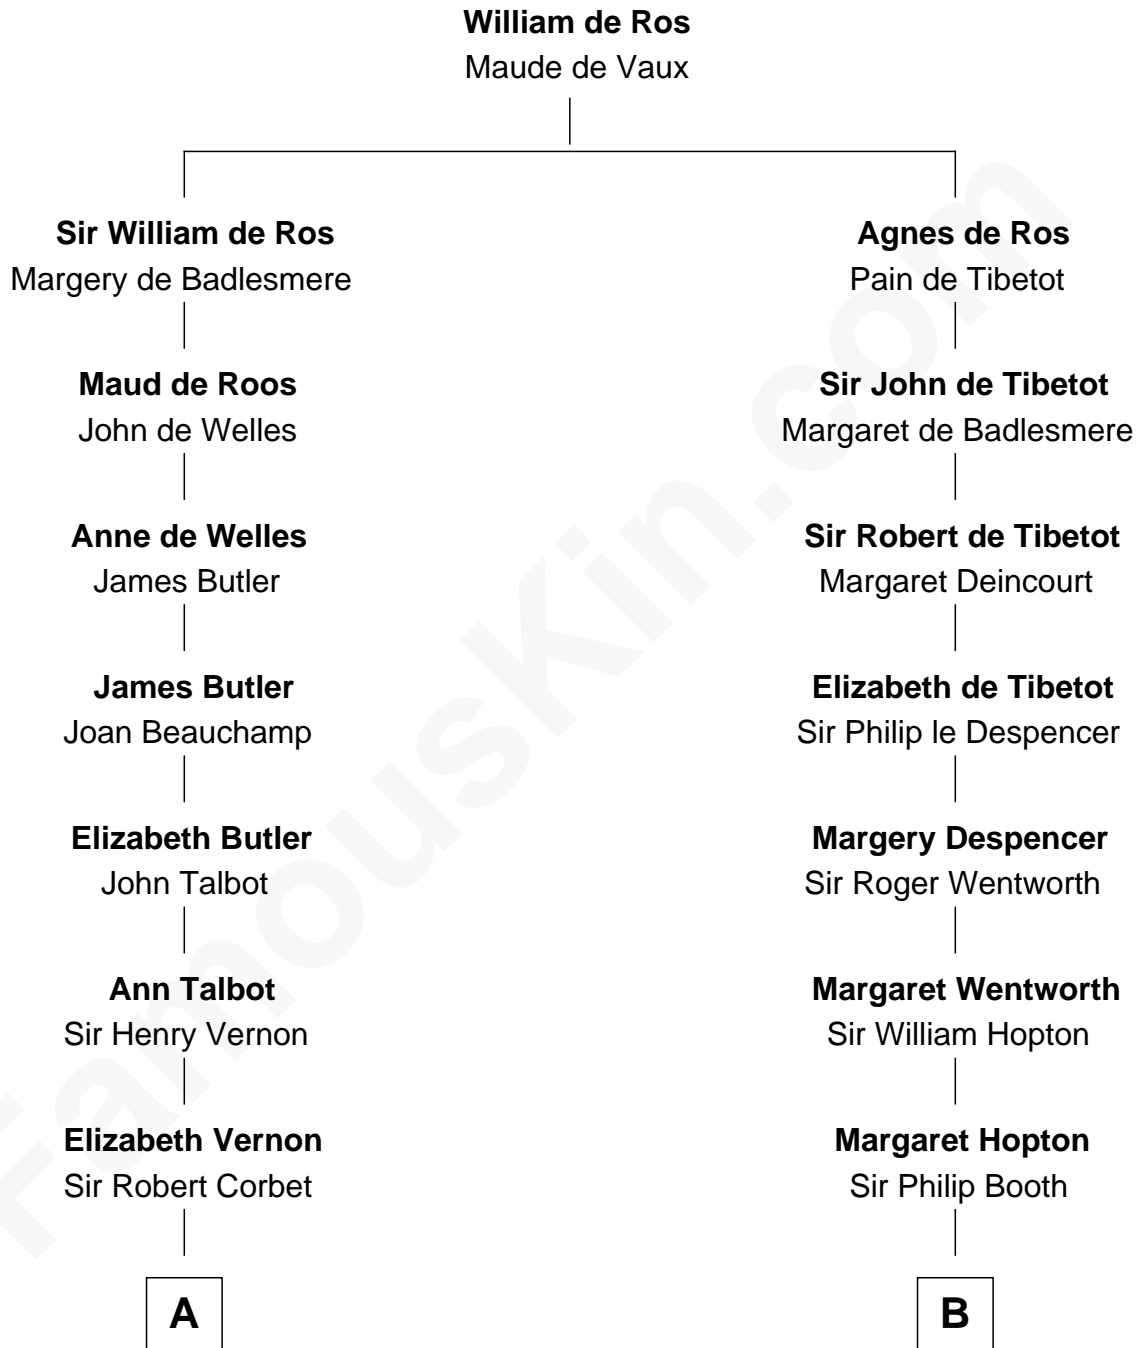

FamousKin.com Relationship Chart of

J.P. Morgan, Jr.

American Banker and Philanthropist

16th cousin 3 times removed of

Thomas Jefferson

3rd U.S. President and Signer of the Declaration of Independence

C

—
Charles F. Tracy

Louisa Kirkland

—
Frances Louisa Tracy

John Pierpont Morgan

—
J.P. Morgan, Jr.

American Banker and Philanthropist

FamousKin.com