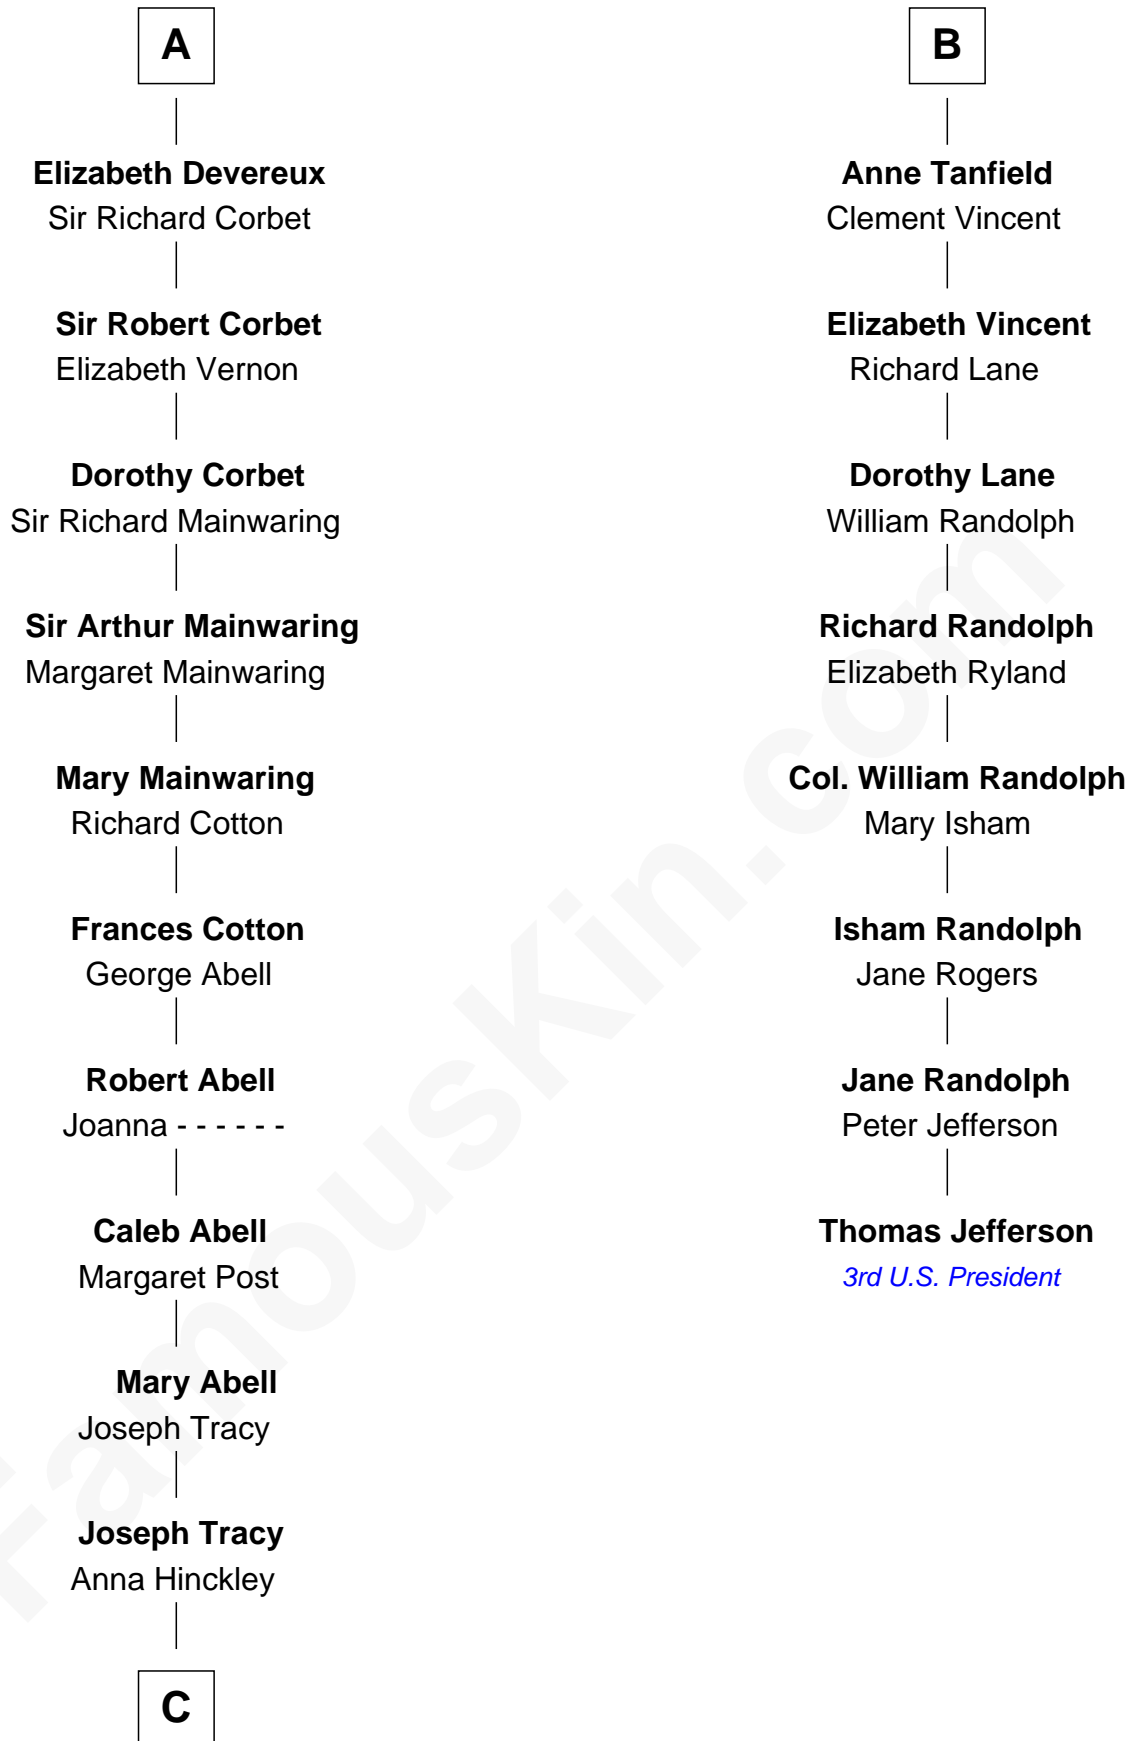

# FamousKin.com Relationship Chart of

**J.P. Morgan, Jr.**

*American Banker and Philanthropist*

**14th cousin 7 times removed of**

**Thomas Jefferson**

*3rd U.S. President and Signer of the Declaration of Independence*

**Sir Hugh I de Audley**

Iseult de Mortimer

**C**

—  
**Jared Tracy**  
Margaret Grant

—  
**William Gedney Tracy**  
Rachel Huntington

—  
**Charles F. Tracy**  
Louisa Kirkland

—  
**Frances Louisa Tracy**  
John Pierpont Morgan