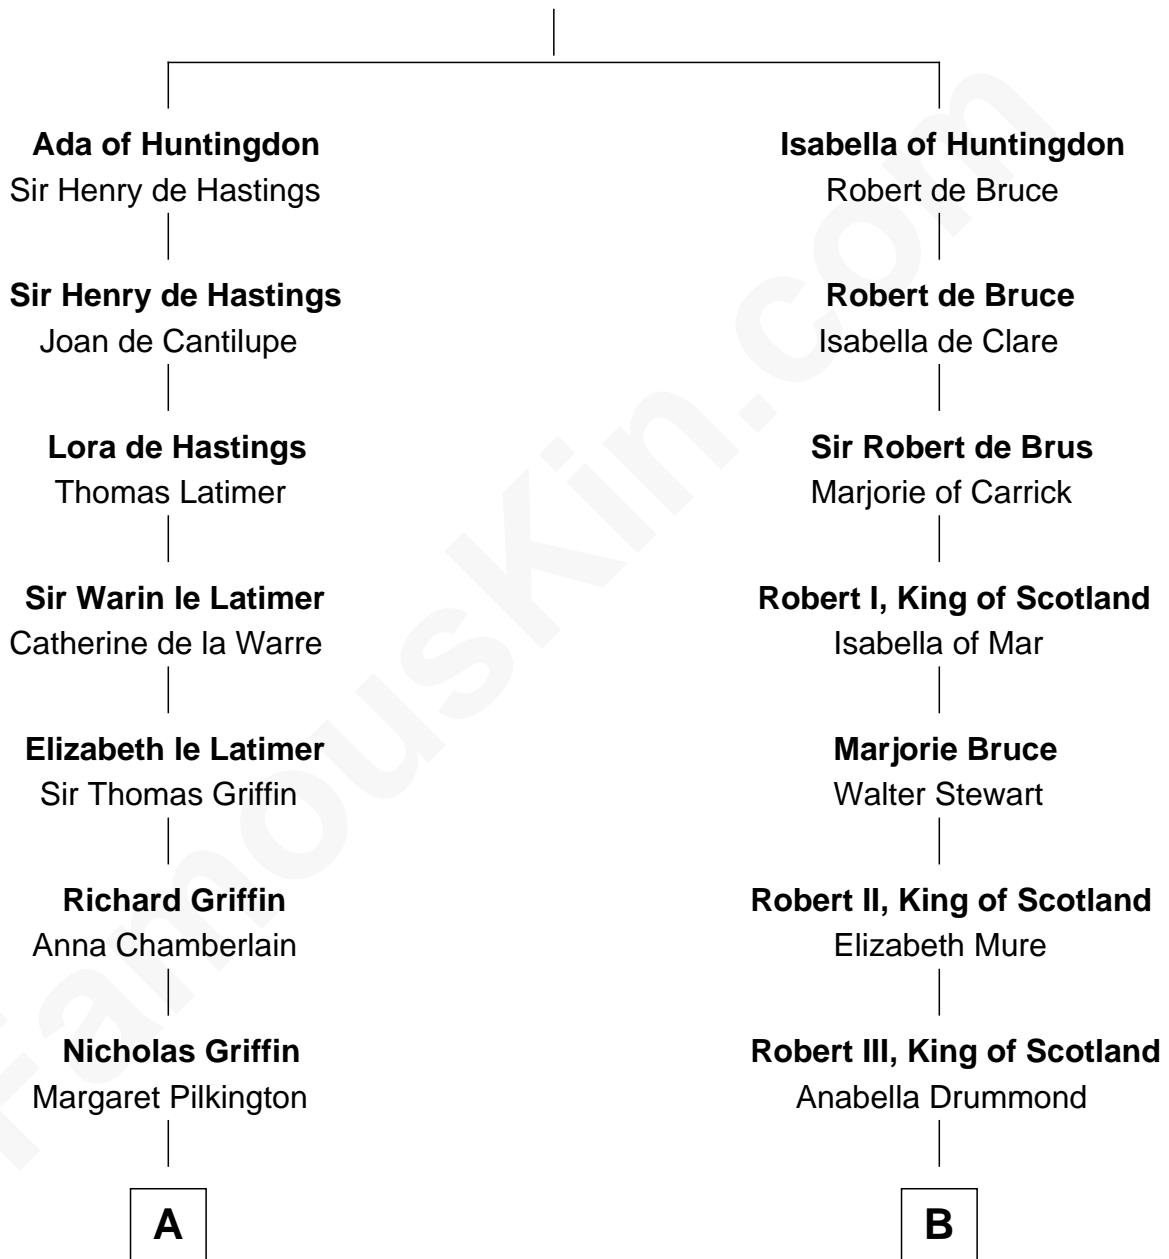

# FamousKin.com Relationship Chart of

**J.P. Morgan, Jr.**

*American Banker and Philanthropist*

20th cousin 1 time removed of

**Alexander Hamilton**

*1st U.S. Secretary of the Treasury*

**David of Huntingdon**

Maud of Chester

**C**

**Lynde Lord**

Mary Lyman

**Mary Sheldon Lord**

John Pierpont

**Juliet Pierpont**

Junius Spencer Morgan