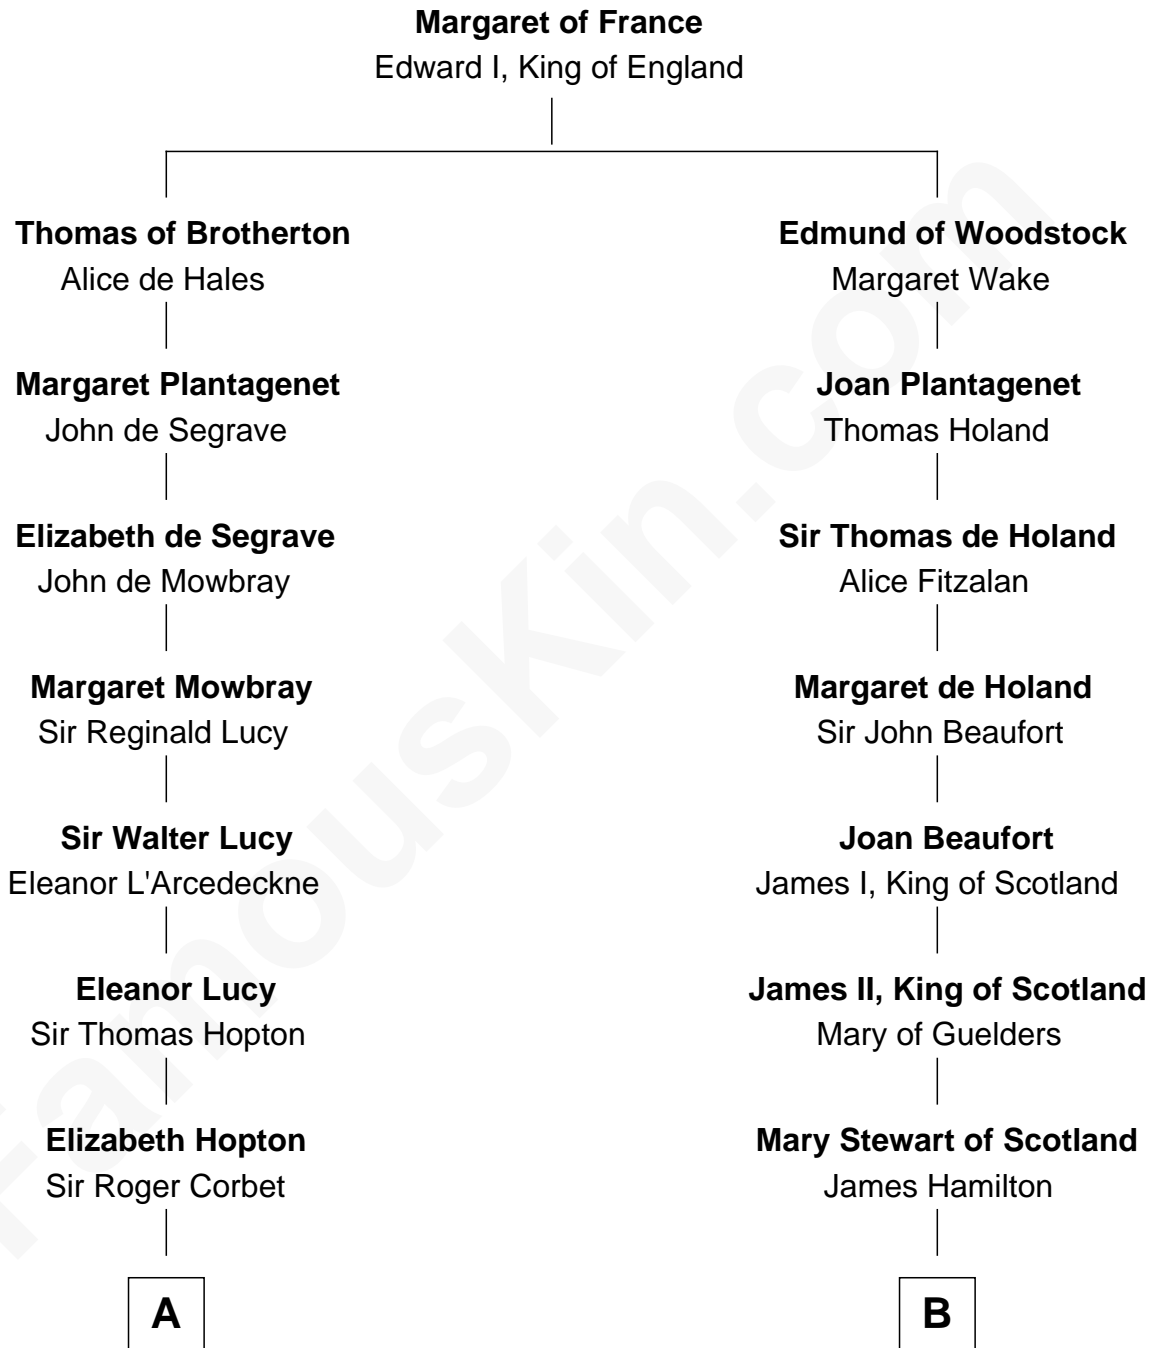

# FamousKin.com Relationship Chart of

**J.P. Morgan, Jr.**

*American Banker and Philanthropist*

**17th cousin 4 times removed of**

**Alexander Hamilton**

*1st U.S. Secretary of the Treasury*

**C**

—  
**Jared Tracy**  
Margaret Grant

—  
**William Gedney Tracy**  
Rachel Huntington

—  
**Charles F. Tracy**  
Louisa Kirkland

—  
**Frances Louisa Tracy**  
John Pierpont Morgan

—  
**J.P. Morgan, Jr.**  
*American Banker and Philanthropist*