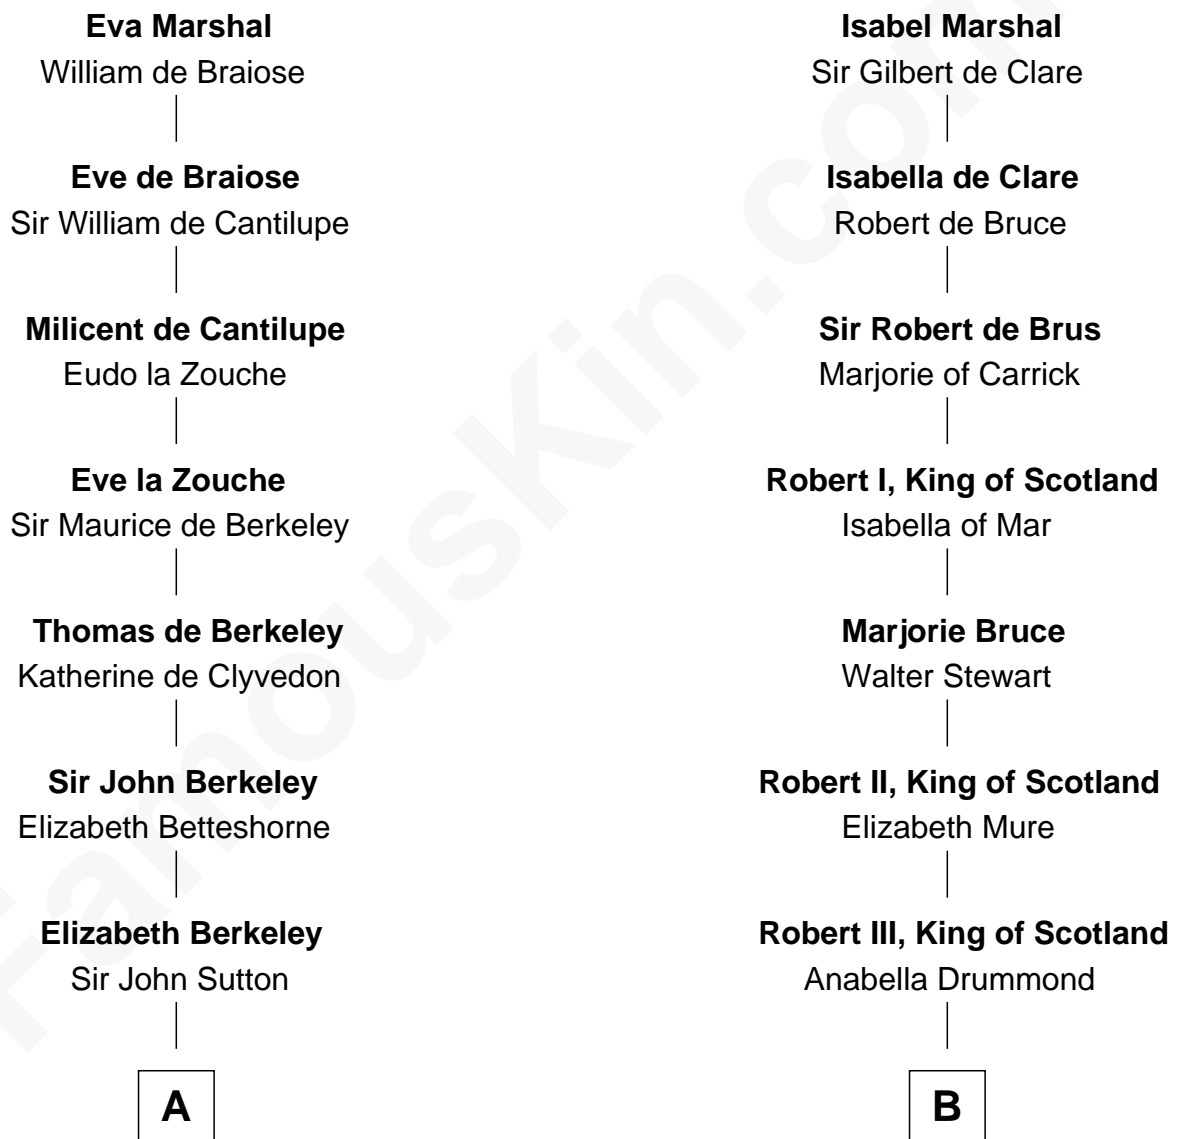

FamousKin.com Relationship Chart of

J.P. Morgan, Jr.

American Banker and Philanthropist

20th cousin of

Alexander Hamilton

1st U.S. Secretary of the Treasury

Sir William Marshal

Isabel de Clare

C

William Gedney Tracy

Rachel Huntington

Charles F. Tracy

Louisa Kirkland

Frances Louisa Tracy

John Pierpont Morgan

J.P. Morgan, Jr.