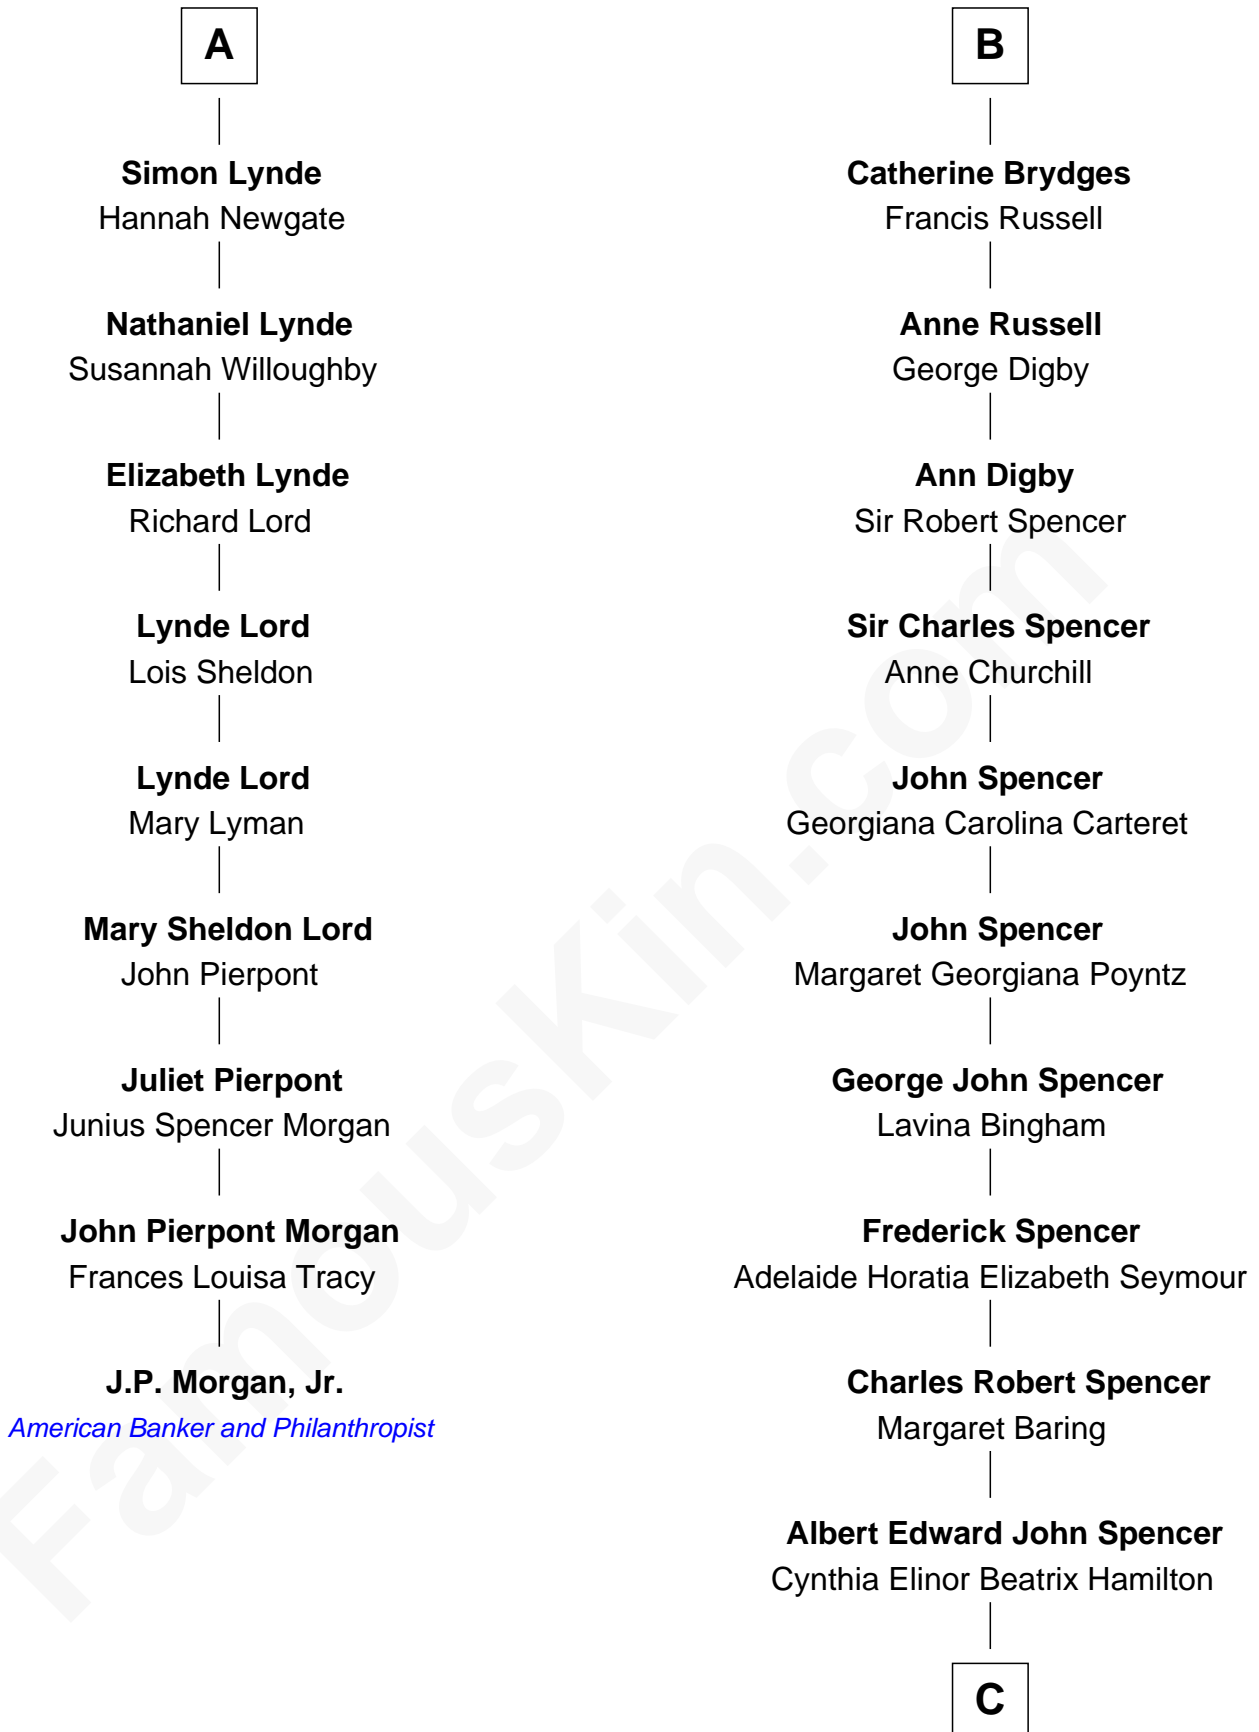

# FamousKin.com Relationship Chart of

**J.P. Morgan, Jr.**

*American Banker and Philanthropist*

15th cousin 3 times removed of

**Princess Diana**

*Princess of Wales*

**Sir Reynold Grey**

*with wife  
Joan Astley*

Katherine Percy

**Thomas Grey**

Bennett Launcelyn

**Anne Grey**

Sir John Grey

**Reginald Grey**

Elizabeth Isaac

**Edmund Grey**

Dorothy Bray

**Elizabeth Digby**

Enoch Lynde

**Giles Brydges**

Frances Clinton

**A**

**B**

C

Edward John Spencer  
Frances Ruth Burke Roche

Princess Diana  
*Princess of Wales*

FamousKin.com