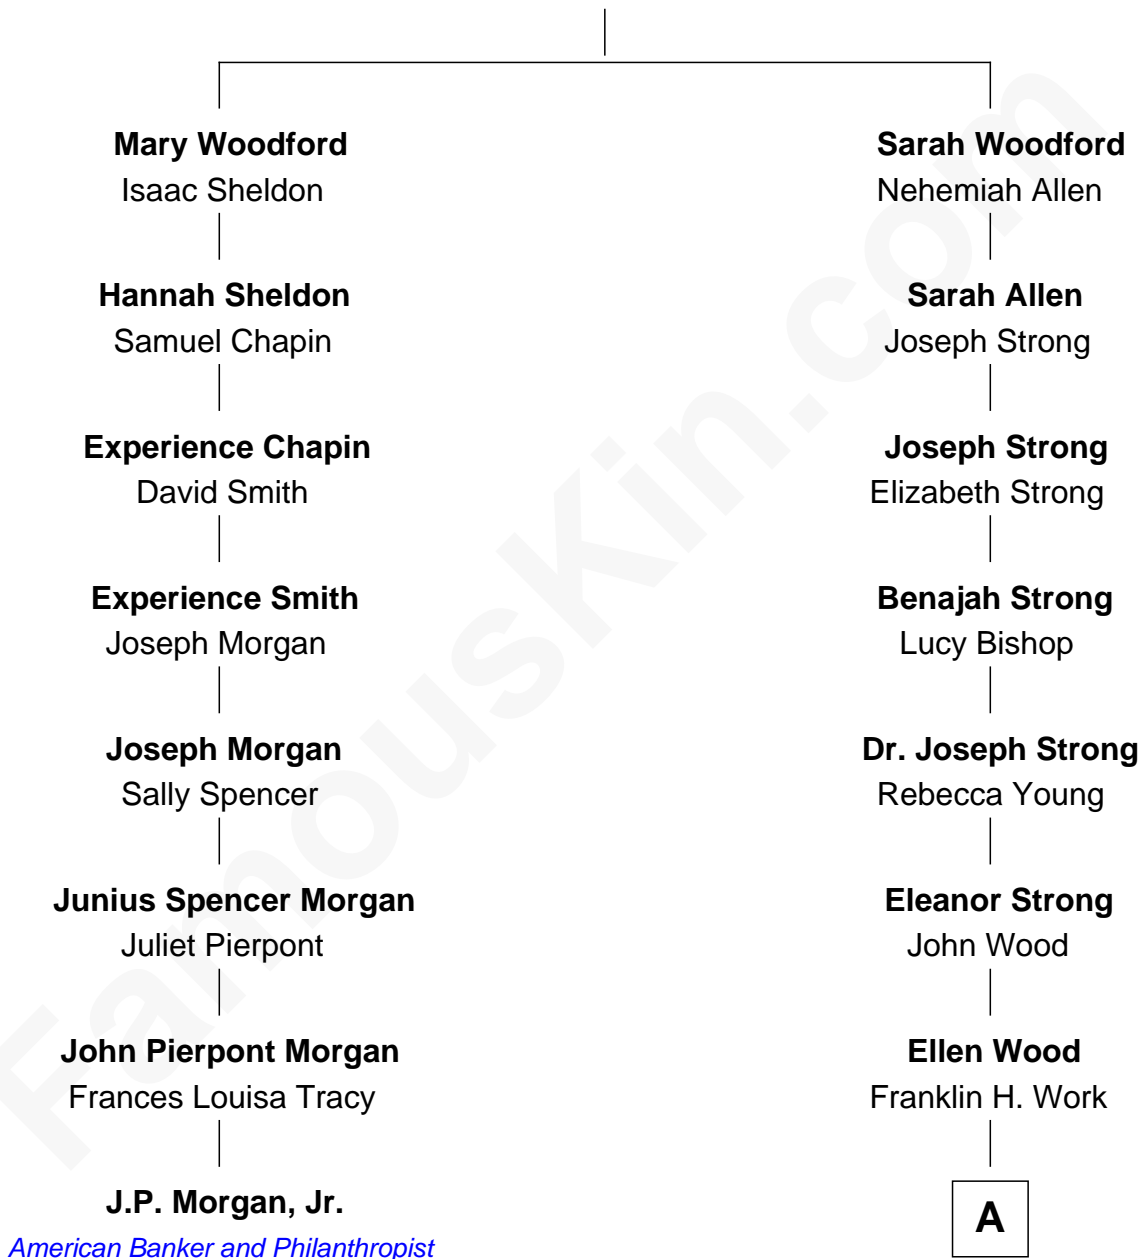

## Relationship Chart of

**J.P. Morgan, Jr.**

*American Banker and Philanthropist*

7th cousin 3 times removed of

**Princess Diana**

*Princess of Wales*

**Thomas Woodford**

Mary Blott

**A**

—  
**Frances Eleanor Work**

James Boothby Burke Roche

—  
**Edmund Maurice Burke Roche**

Ruth Sylvia Gill

—  
**Frances Ruth Burke Roche**

Edward John Spencer

—  
**Princess Diana**

*Princess of Wales*

FamousKin.com