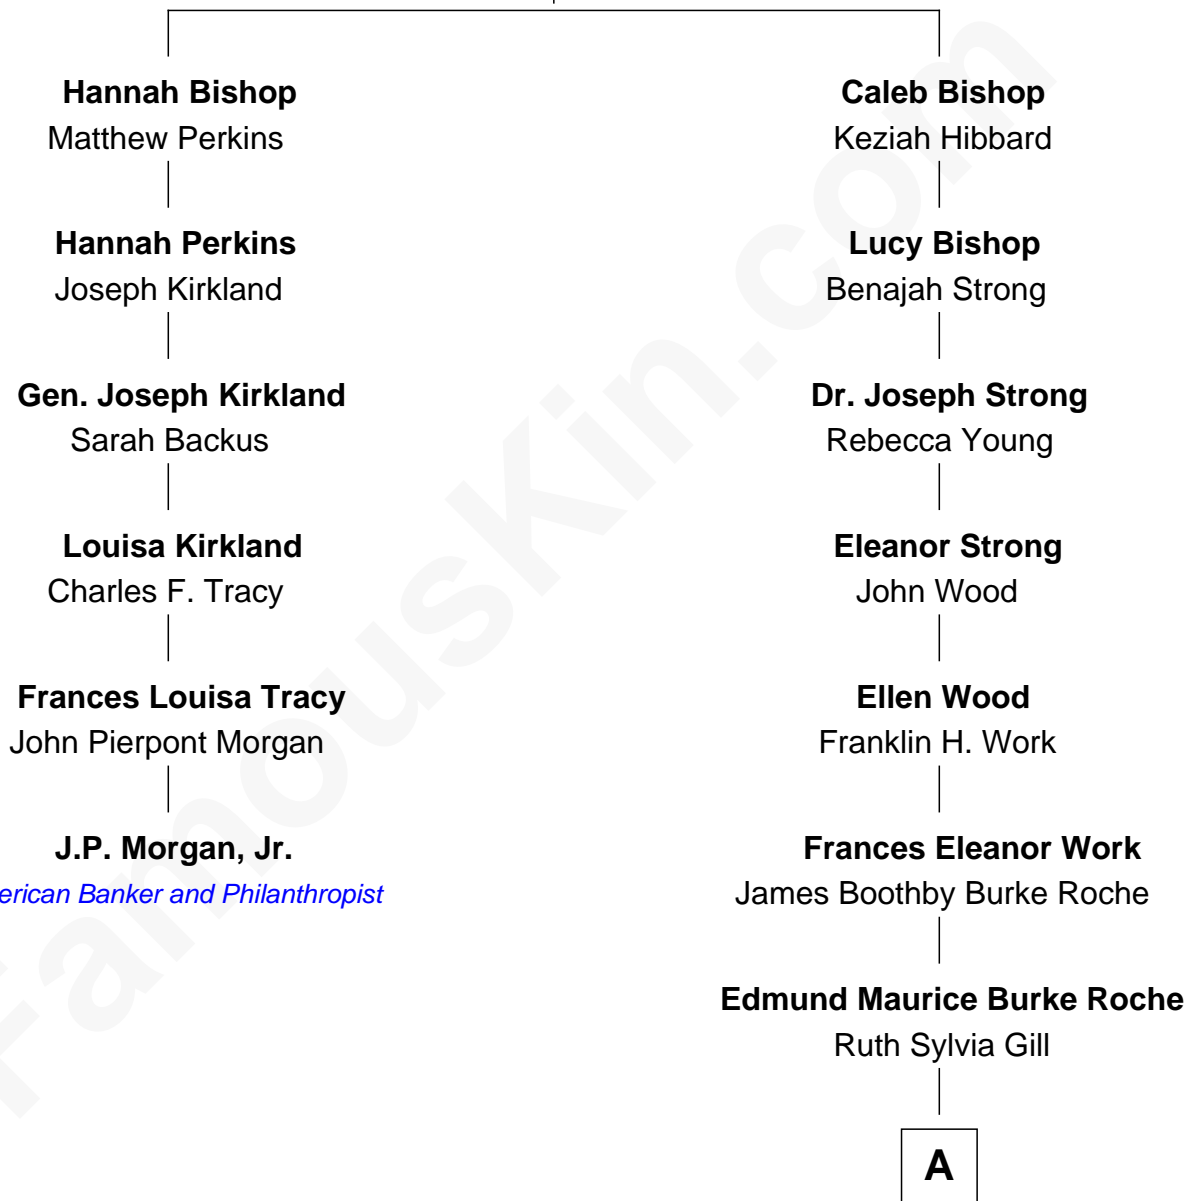

# FamousKin.com Relationship Chart of

**J.P. Morgan, Jr.**

*American Banker and Philanthropist*

5th cousin 4 times removed of

**Prince William**

*Prince of Wales*

**Samuel Bishop**

Sarah Fobes

A

**Frances Ruth Burke Roche**

Edward John Spencer

**Princess Diana Frances Spencer**

Charles III, King of the United Kingdom

**Prince William**

*Prince of Wales*

FamousKin.com