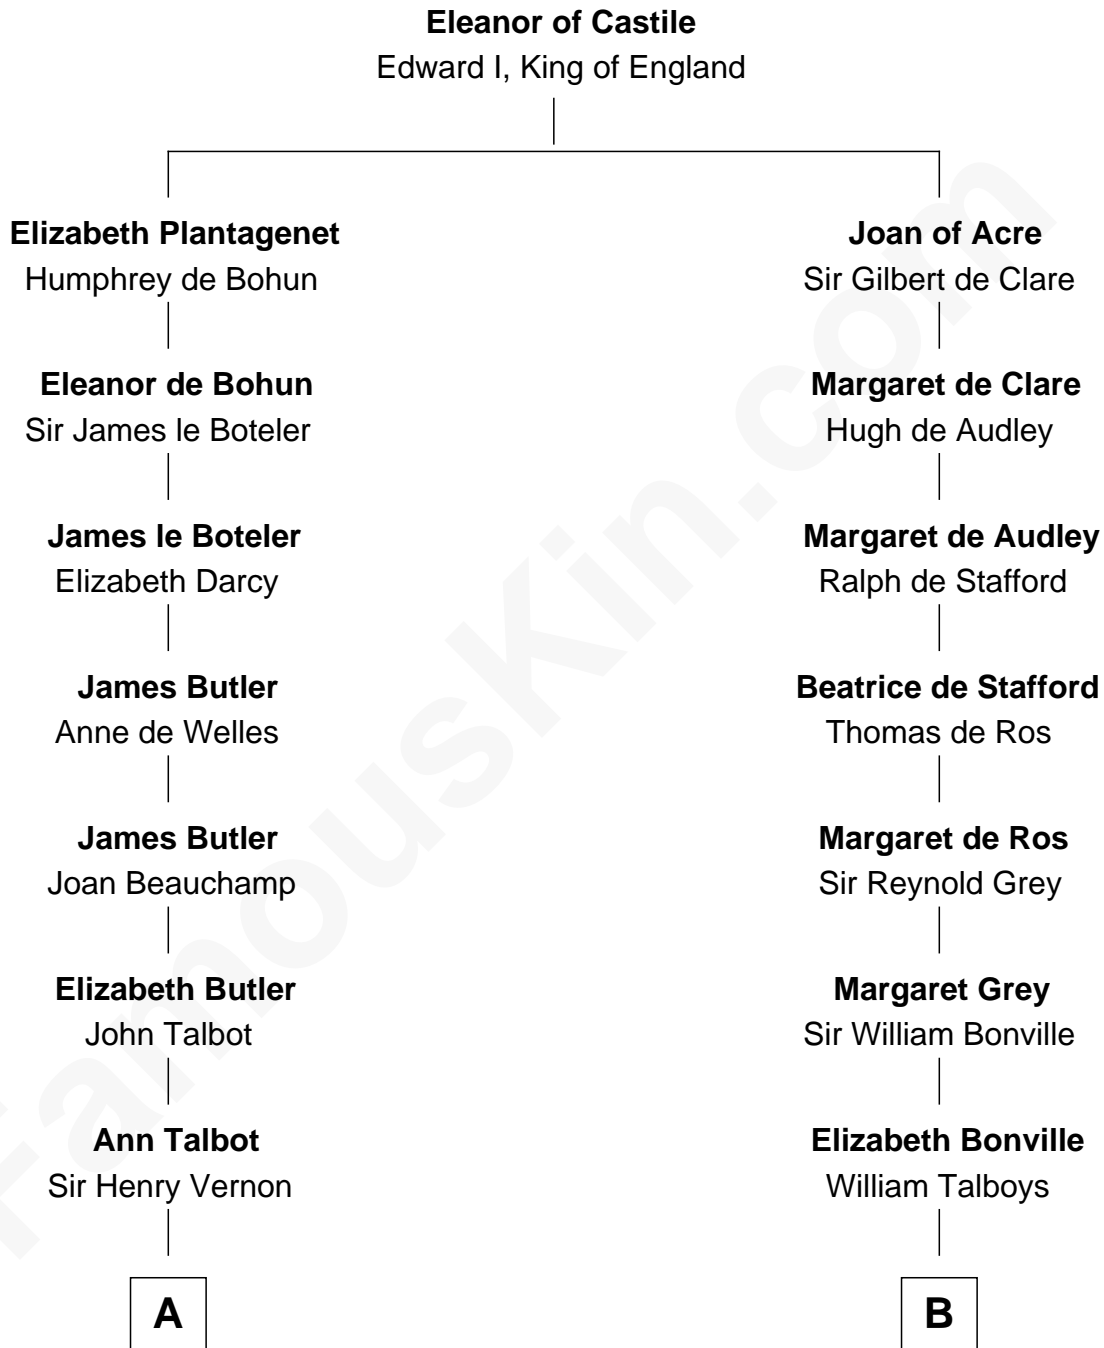

# FamousKin.com Relationship Chart of

**J.P. Morgan, Jr.**

*American Banker and Philanthropist*

19th cousin 1 time removed of

**William Rufus Day**

*36th U.S. Secretary of State*

**C**

**William Gedney Tracy**

Rachel Huntington

**Charles F. Tracy**

Louisa Kirkland

**Frances Louisa Tracy**

John Pierpont Morgan

**J.P. Morgan, Jr.**

*American Banker and Philanthropist*

**D**

**Rufus Paine Spalding**

Lucretia A. Swift

**Emily Swift Spalding**

Luther Day

**William Rufus Day**

*36th U.S. Secretary of State*

FamousKin.com