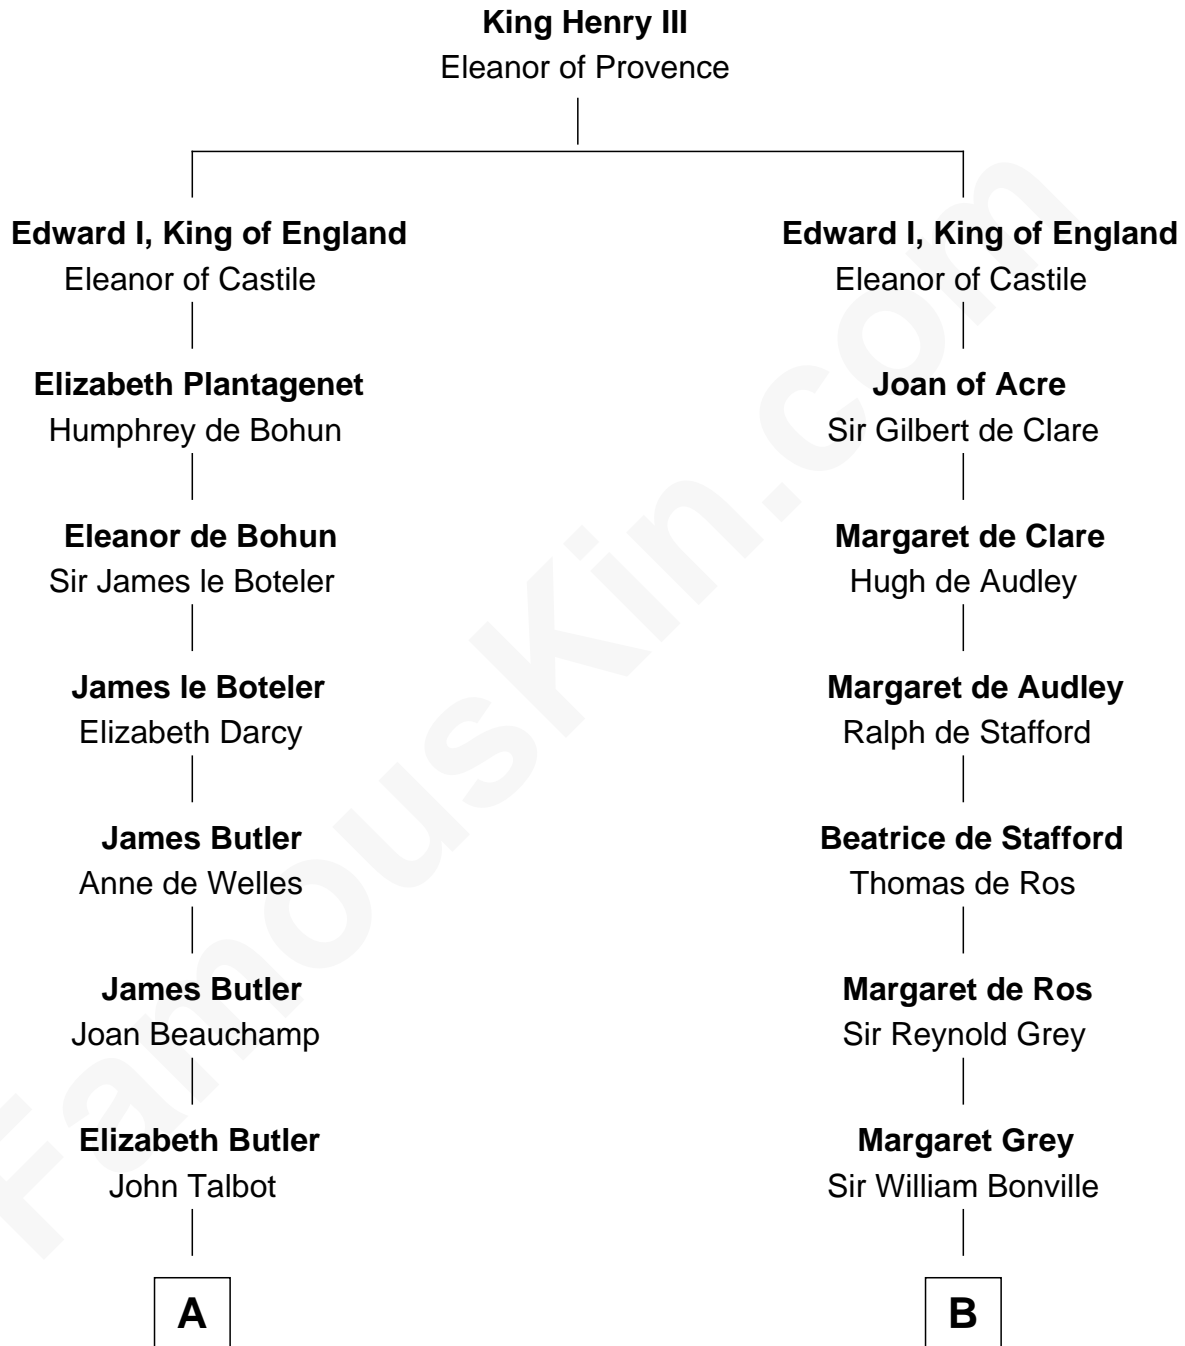

# FamousKin.com Relationship Chart of

**J.P. Morgan, Jr.**

*American Banker and Philanthropist*

20th cousin 1 time removed of

**William Rufus Day**

*36th U.S. Secretary of State*

**C**

**Jared Tracy**  
Margaret Grant

**William Gedney Tracy**  
Rachel Huntington

**Charles F. Tracy**  
Louisa Kirkland

**Frances Louisa Tracy**  
John Pierpont Morgan

**J.P. Morgan, Jr.**  
*American Banker and Philanthropist*

**D**

**Dr. Rufus Spalding**  
Lydia Paine

**Rufus Paine Spalding**  
Lucretia A. Swift

**Emily Swift Spalding**  
Luther Day

**William Rufus Day**  
*36th U.S. Secretary of State*

FamousKin.com