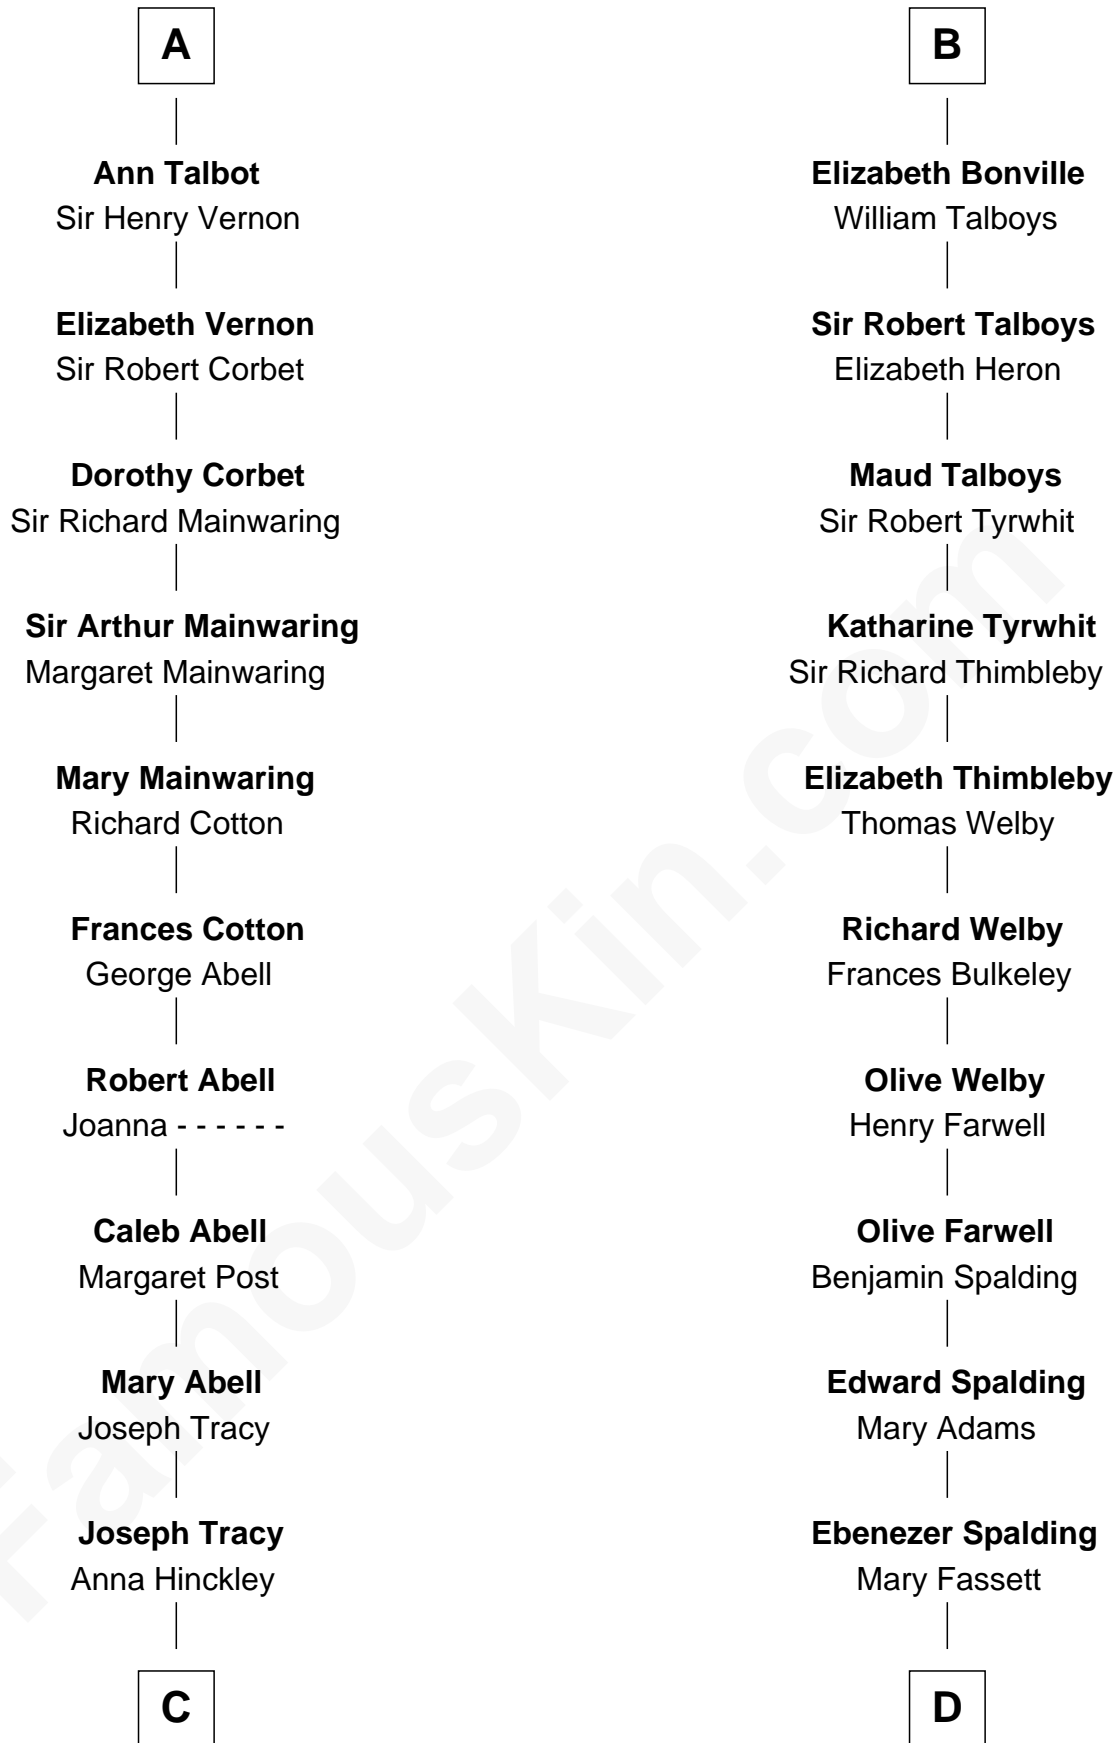

# FamousKin.com Relationship Chart of

**J.P. Morgan, Jr.**

*American Banker and Philanthropist*

20th cousin 1 time removed of

**William Rufus Day**

*36th U.S. Secretary of State*

**C**

**Jared Tracy**  
Margaret Grant

**William Gedney Tracy**  
Rachel Huntington

**Charles F. Tracy**  
Louisa Kirkland

**Frances Louisa Tracy**  
John Pierpont Morgan

**J.P. Morgan, Jr.**  
*American Banker and Philanthropist*

**D**

**Dr. Rufus Spalding**  
Lydia Paine