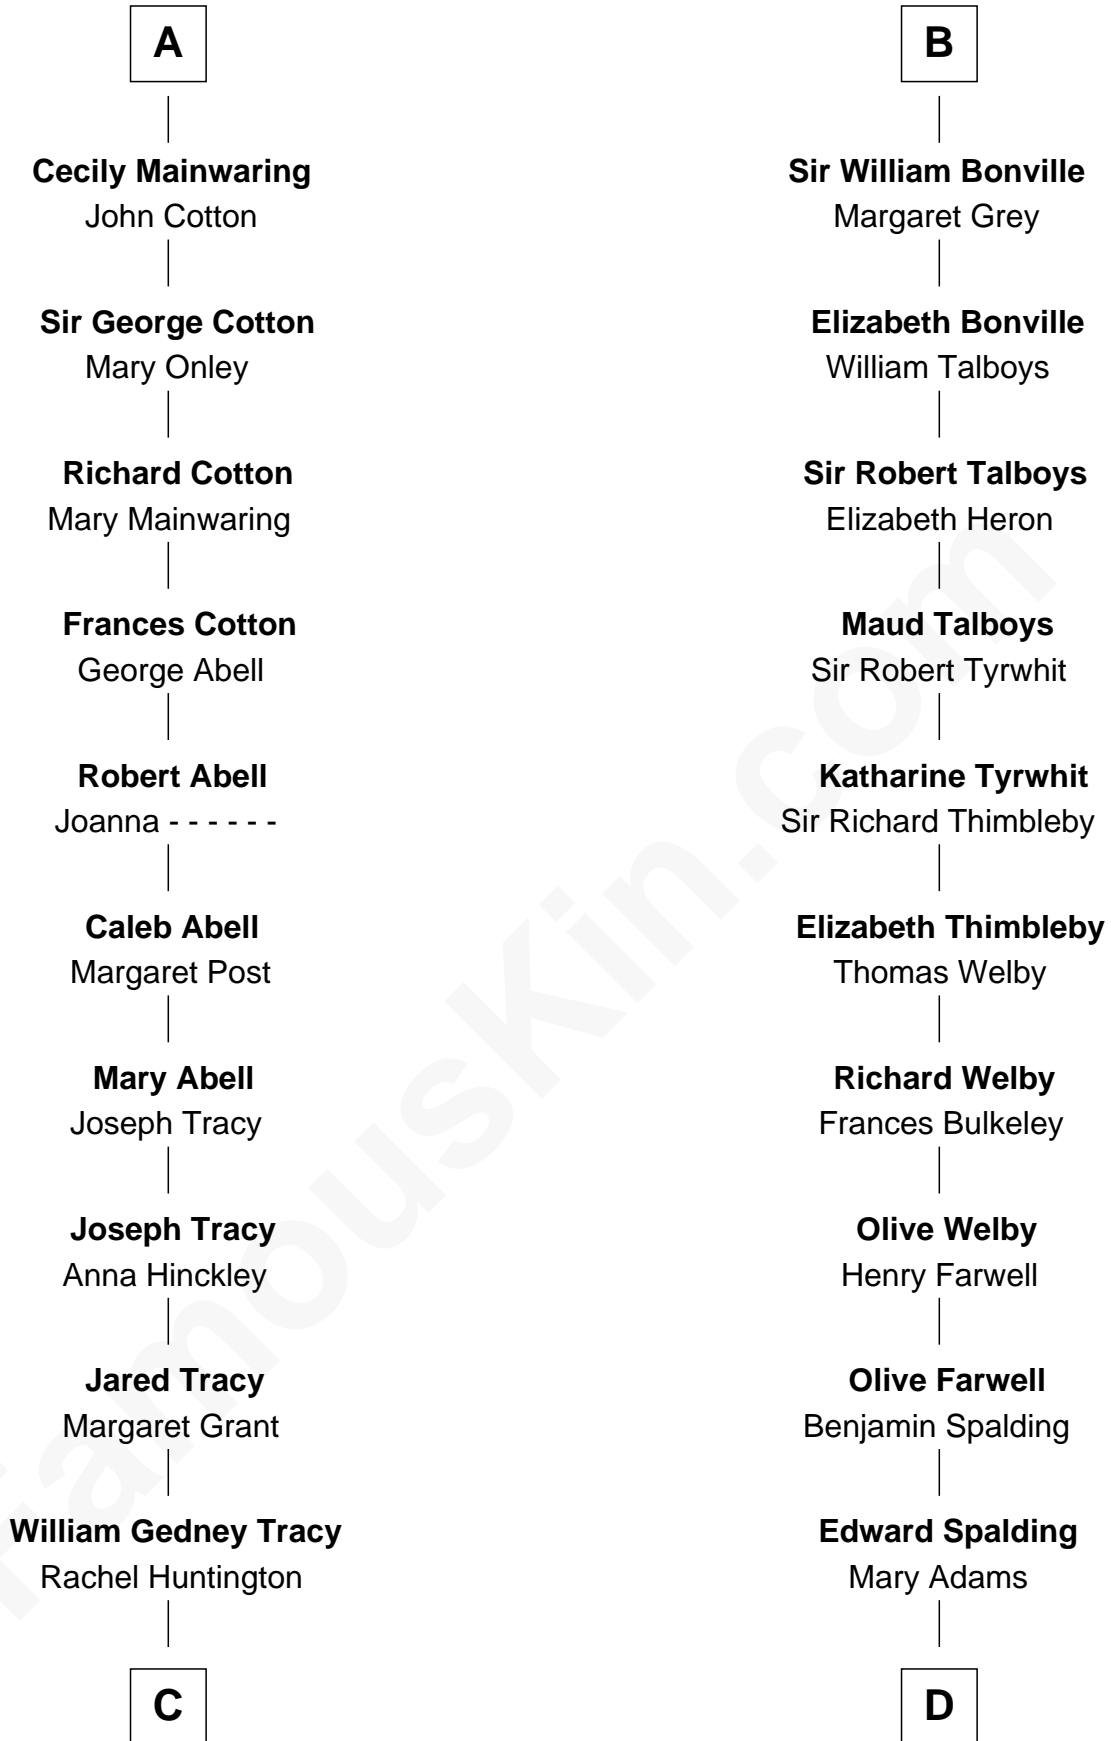

FamousKin.com Relationship Chart of

J.P. Morgan, Jr.

American Banker and Philanthropist

19th cousin 2 times removed of

William Rufus Day

36th U.S. Secretary of State

Sir Roger de Quincy

Helen of Galloway

Sir Henry FitzRoger

John FitzRoger

Alice - - - - -

Elizabeth FitzRoger

Sir John Bonville

B

C

Charles F. Tracy
Louisa Kirkland