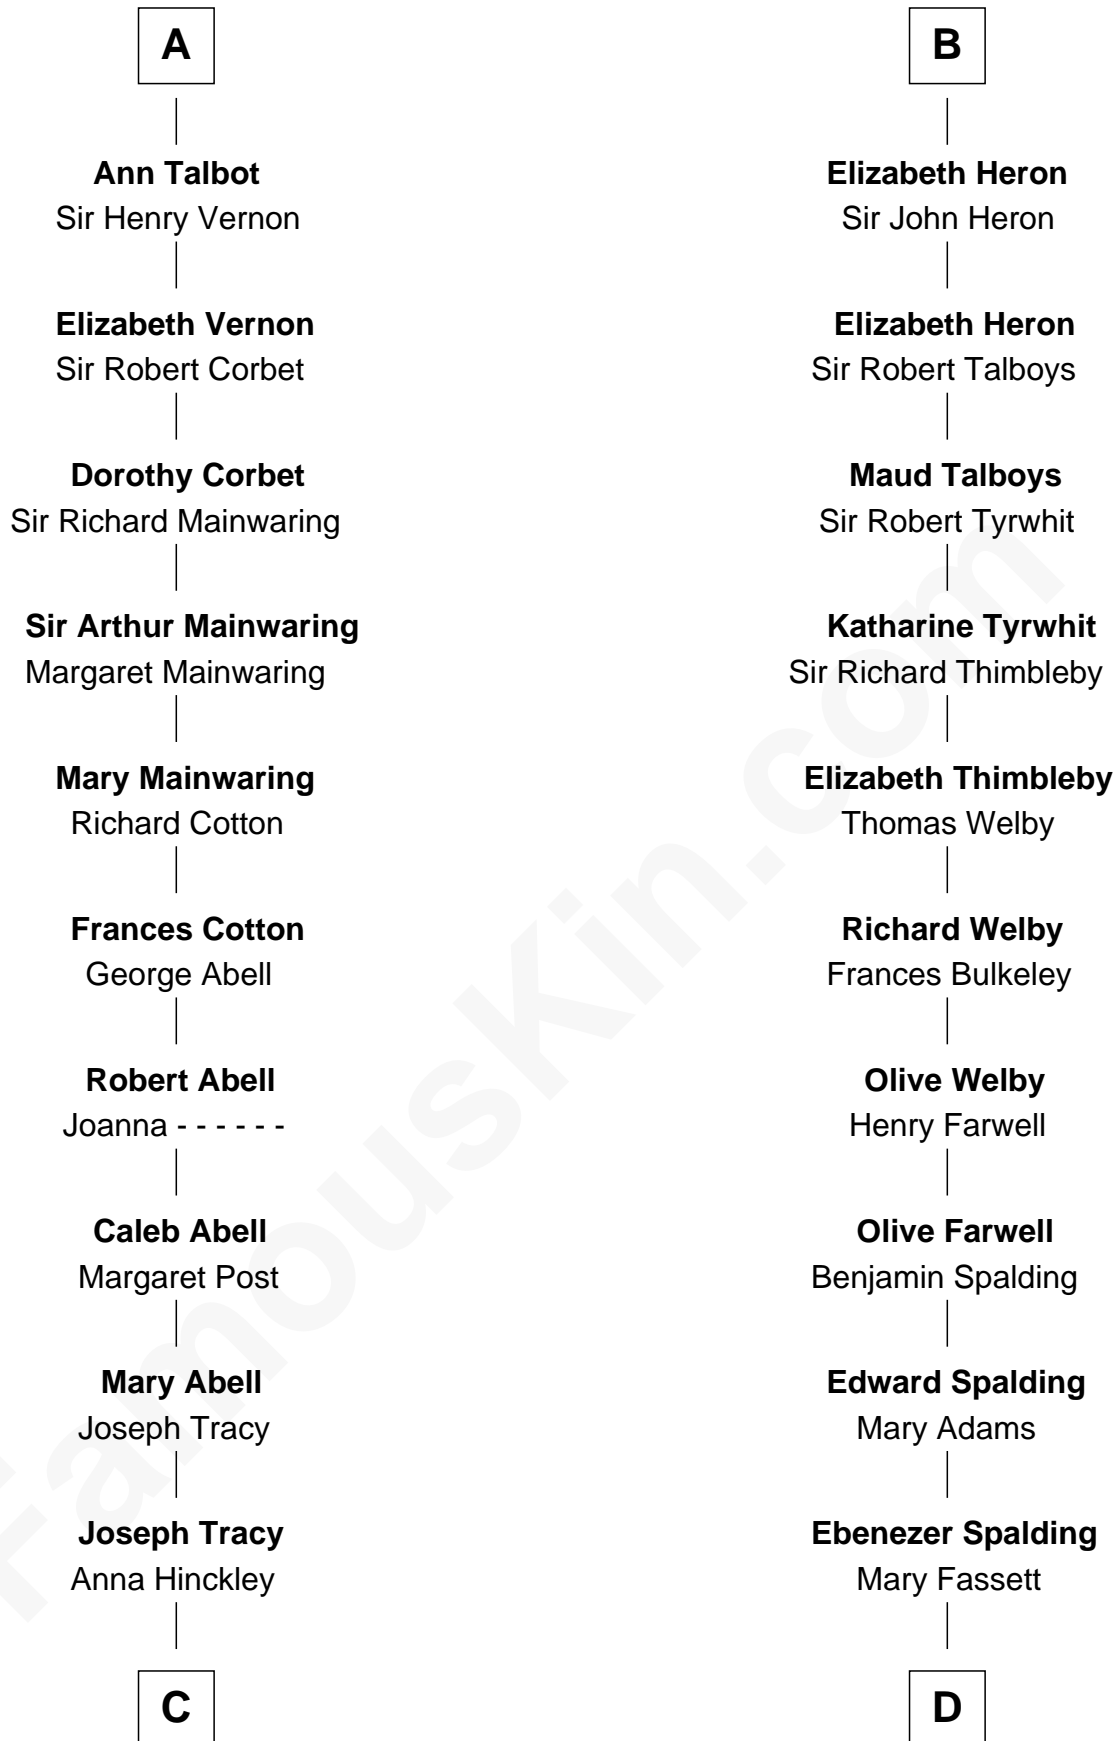

FamousKin.com Relationship Chart of

J.P. Morgan, Jr.

American Banker and Philanthropist

20th cousin 1 time removed of

William Rufus Day

36th U.S. Secretary of State

Robert I, Count of Artois

Matilda of Brabant