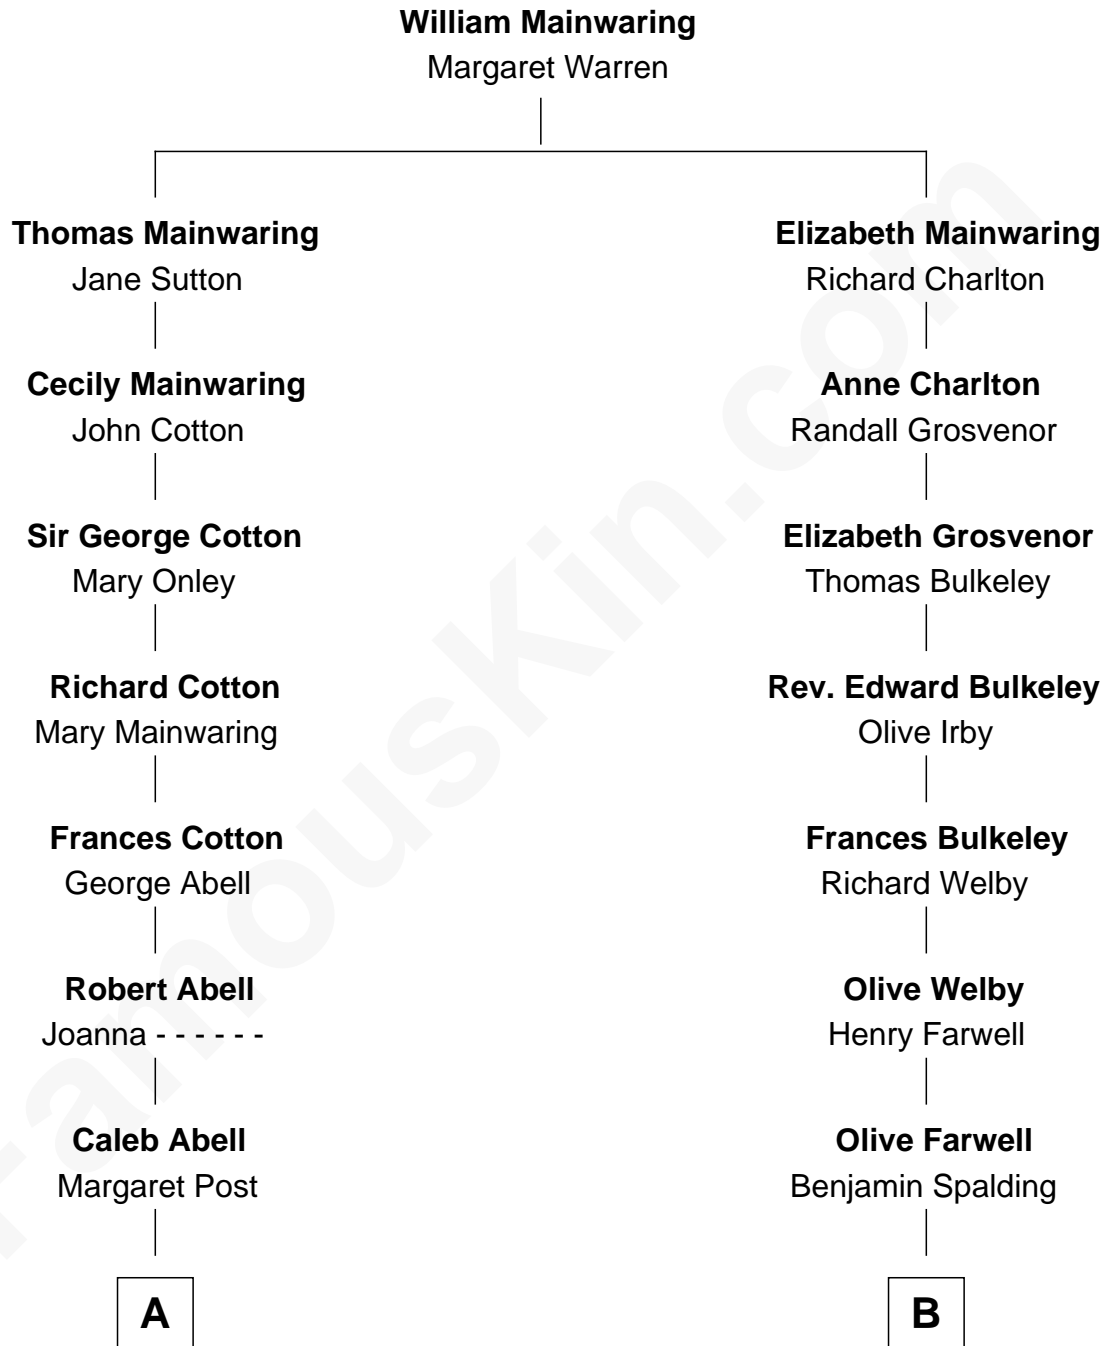

# FamousKin.com Relationship Chart of

**J.P. Morgan, Jr.**

*American Banker and Philanthropist*

13th cousin 3 times removed of

**Anna Gunn**

*TV and Movie Actress*

**A**

**Mary Abell**  
Joseph Tracy

**Joseph Tracy**  
Anna Hinckley

**Jared Tracy**  
Margaret Grant

**William Gedney Tracy**  
Rachel Huntington

**Charles F. Tracy**  
Louisa Kirkland

**Frances Louisa Tracy**  
John Pierpont Morgan

**J.P. Morgan, Jr.**  
*American Banker and Philanthropist*

**B**

**Edward Spalding**  
Mary Adams

**Ebenezer Spalding**  
Mary Fassett

**Dr. Rufus Spalding**  
Lydia Paine

**Rufus Paine Spalding**  
Lucretia A. Swift

**Emily Swift Spalding**  
Luther Day

**William Rufus Day**  
Mary Elizabeth Schaefer

**Luther N. Day**  
Ida McKinley Barber

**Ida McKinley Day**  
Clemens Earl Gunn

**Clemens Earl Gunn**  
Sharon Anna Kathryn Peters

**Anna Gunn**  
*TV and Movie Actress*