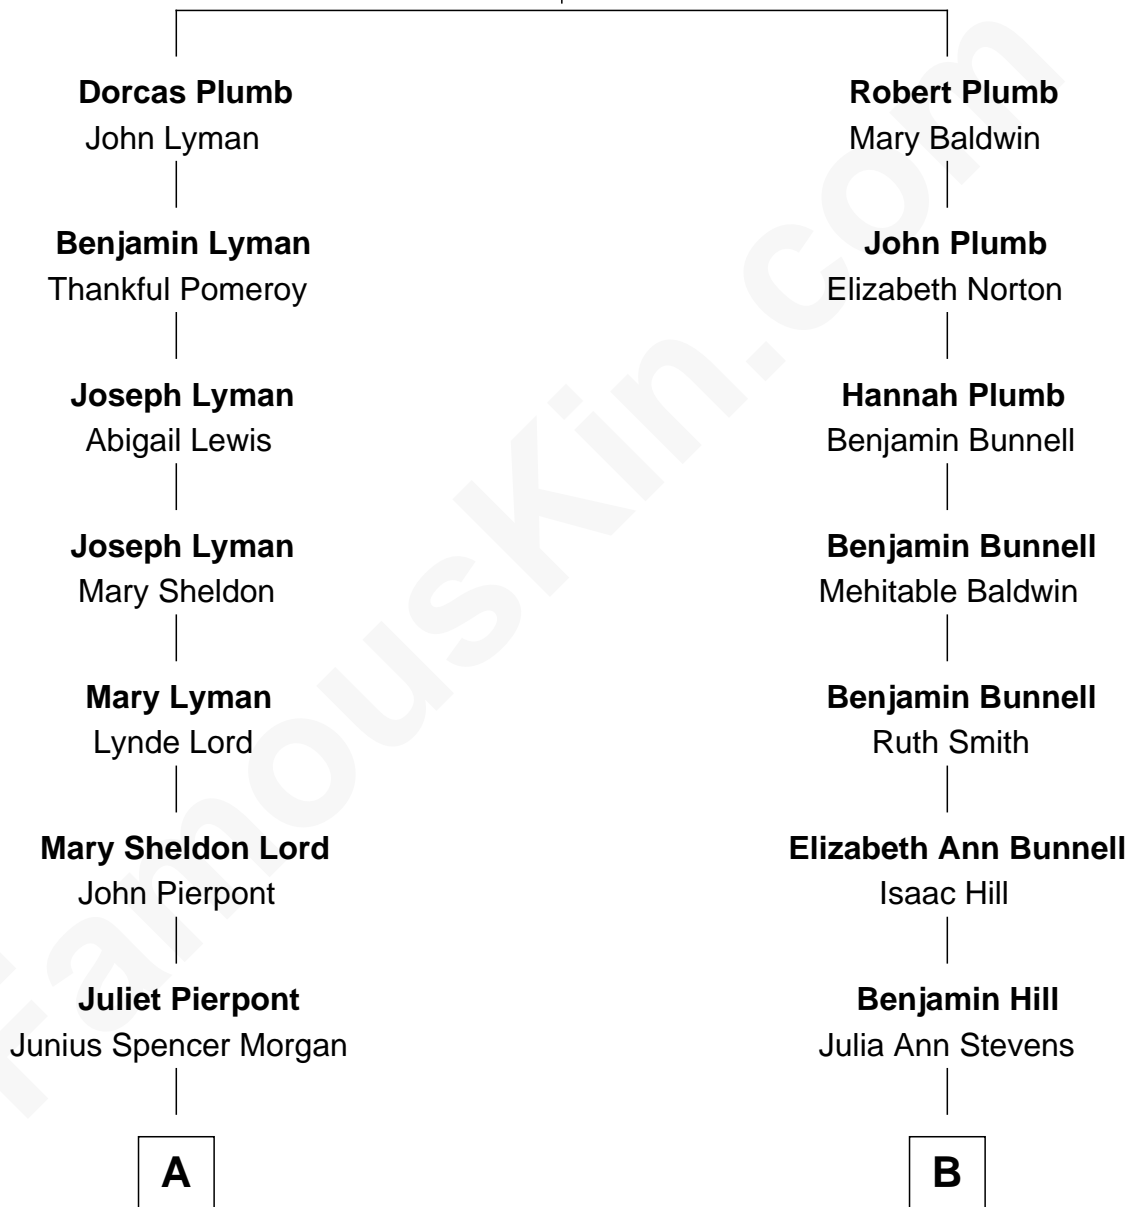

FamousKin.com Relationship Chart of

J.P. Morgan, Jr.

American Banker and Philanthropist

8th cousin 4 times removed of

Anna Gunn

TV and Movie Actress

John Plumb
Dorothy Chaplin

A

John Pierpont Morgan

Frances Louisa Tracy

J.P. Morgan, Jr.

American Banker and Philanthropist

B

Alvin Hill

Salina Robbins

Salina Hill

George J. Clemens

Rose C. Clemens

Earl Leland Gunn

Clemens Earl Gunn

Ida McKinley Day

Clemens Earl Gunn

Sharon Anna Kathryn Peters

Anna Gunn