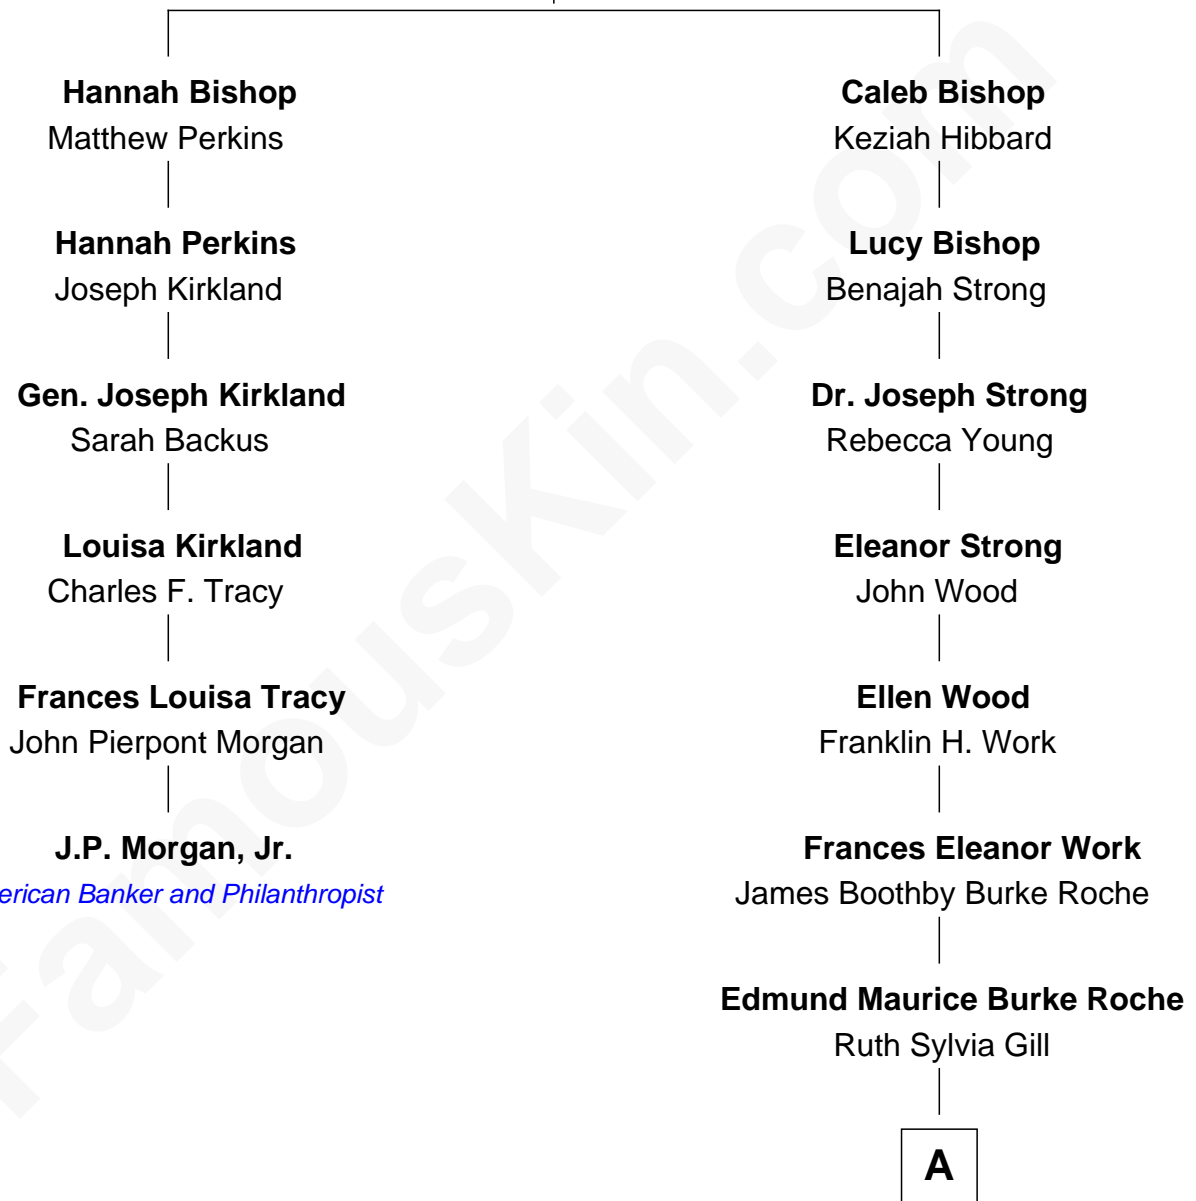

FamousKin.com Relationship Chart of

J.P. Morgan, Jr.

American Banker and Philanthropist

5th cousin 4 times removed of

Prince Harry

Duke of Sussex

Samuel Bishop

Sarah Fobes

A

Frances Ruth Burke Roche

Edward John Spencer

Princess Diana Frances Spencer

Charles III, King of the United Kingdom

Prince Harry

Duke of Sussex

FamousKin.com