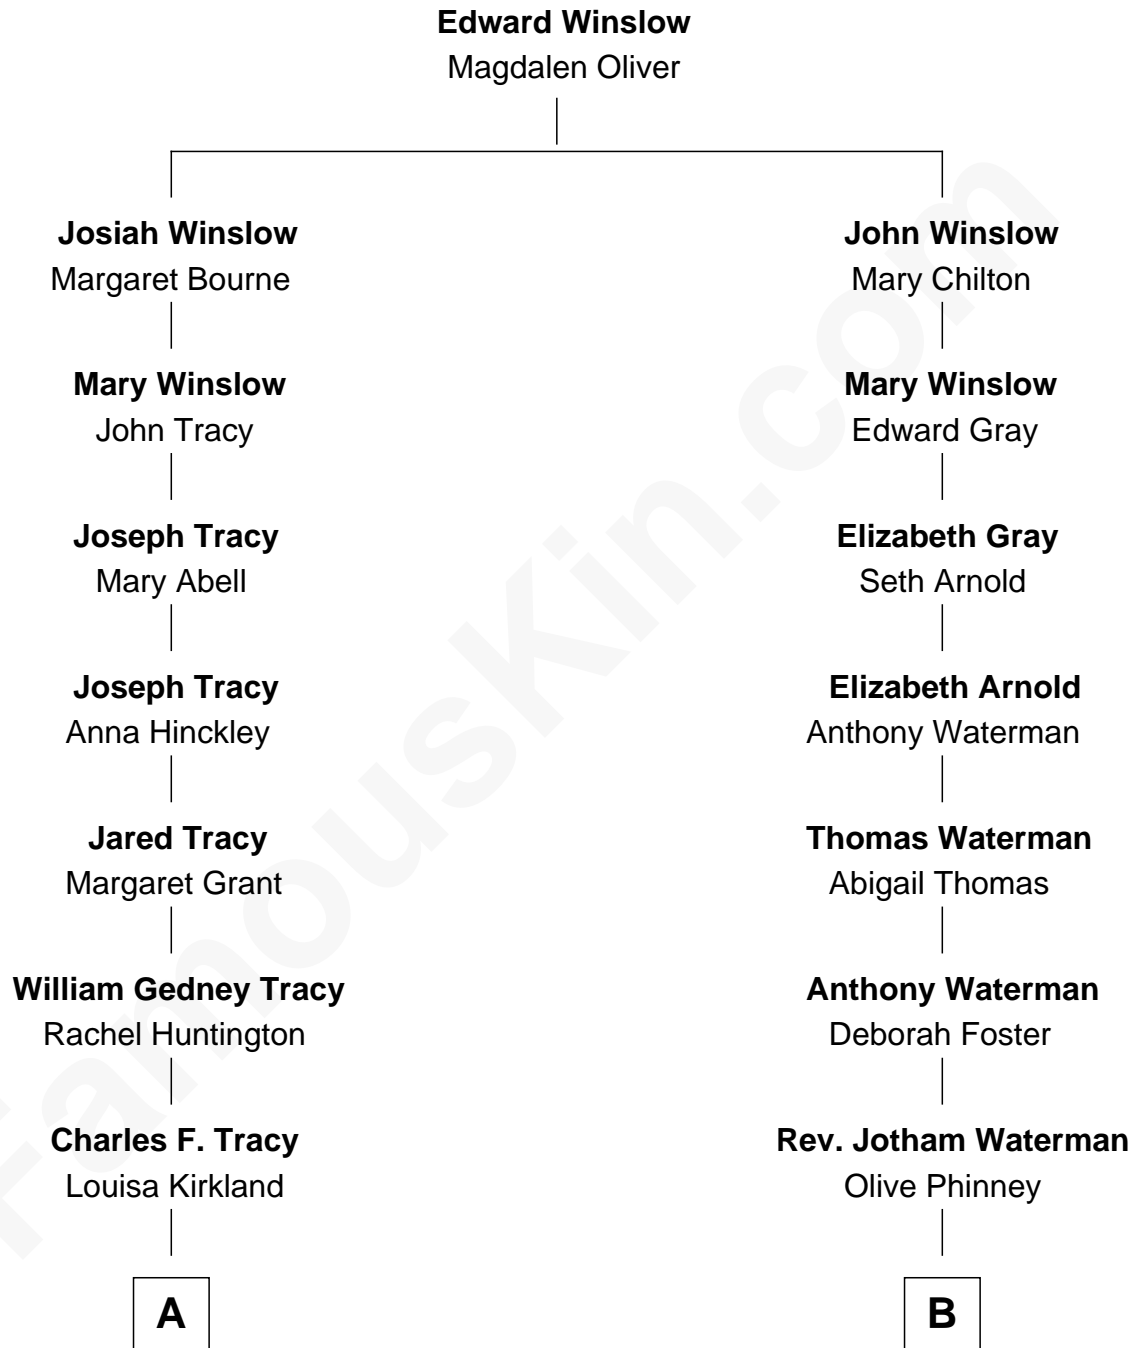

# FamousKin.com Relationship Chart of

**J.P. Morgan, Jr.**

*American Banker and Philanthropist*

8th cousin 4 times removed of

**Jordana Brewster**

*TV and Movie Actress*

**A**

**Frances Louisa Tracy**  
John Pierpont Morgan

**J.P. Morgan, Jr.**  
*American Banker and Philanthropist*

**B**

**Lucy Anne Waterman**  
Sylvanus S. Besse

**Lyman Waterman Besse**  
Henrietta Louisa Seger

**Florence Foster Besse**  
Kingman Brewster

**Kingman Brewster**  
Mary Louise Phillips

**Alden Brewster**  
Maria João Leão de Sousa

**Jordana Brewster**  
*TV and Movie Actress*