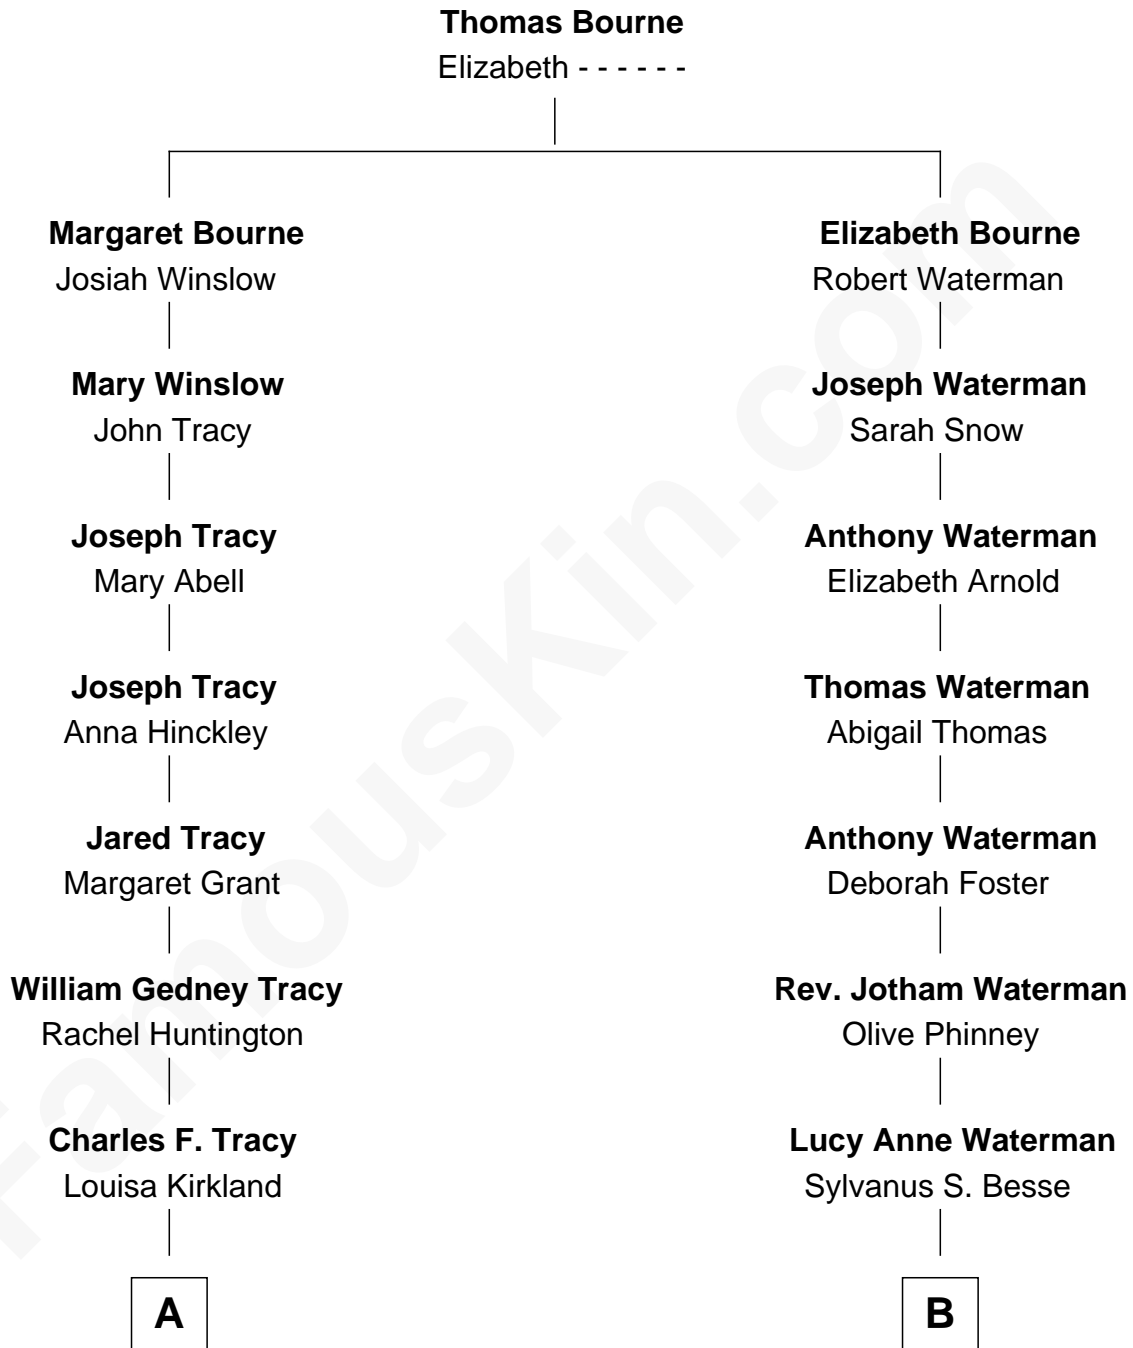

FamousKin.com Relationship Chart of

J.P. Morgan, Jr.

American Banker and Philanthropist

8th cousin 3 times removed of

Jordana Brewster

TV and Movie Actress

A

Frances Louisa Tracy

John Pierpont Morgan

J.P. Morgan, Jr.

American Banker and Philanthropist

B

Lyman Waterman Besse

Henrietta Louisa Seger

Florence Foster Besse

Kingman Brewster

Kingman Brewster

Mary Louise Phillips

Alden Brewster

Maria João Leão de Sousa

Jordana Brewster

TV and Movie Actress