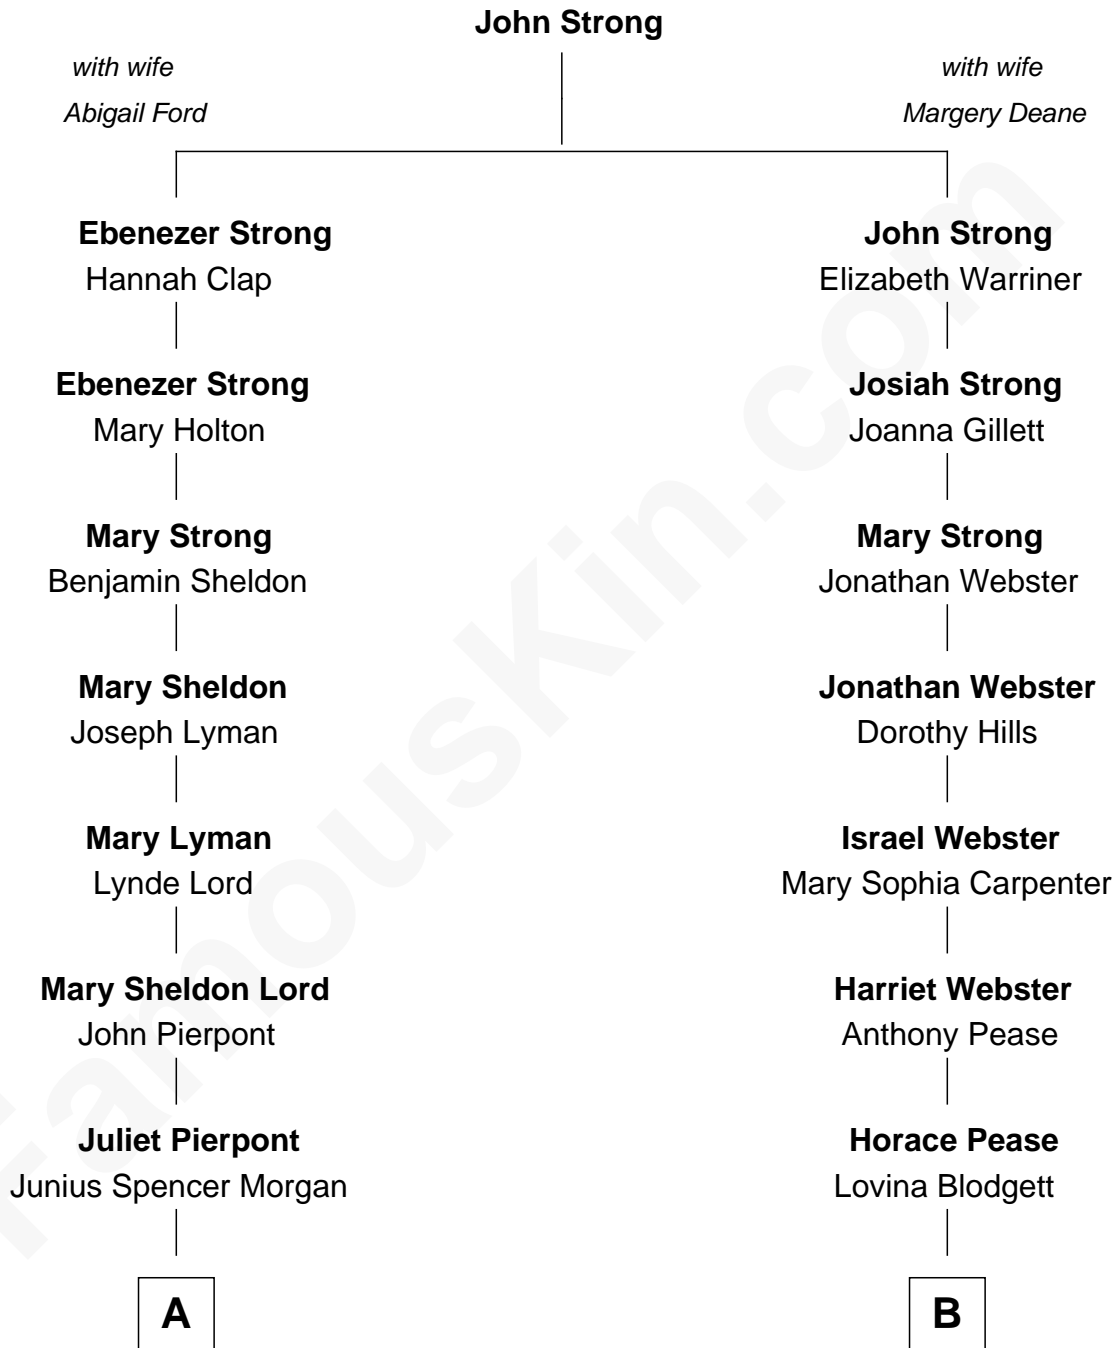

# FamousKin.com Relationship Chart of

**J.P. Morgan, Jr.**

*American Banker and Philanthropist*

8th cousin 2 times removed of

**Mark David Chapman**

*Assassinated John Lennon*

**A**

**John Pierpont Morgan**  
Frances Louisa Tracy