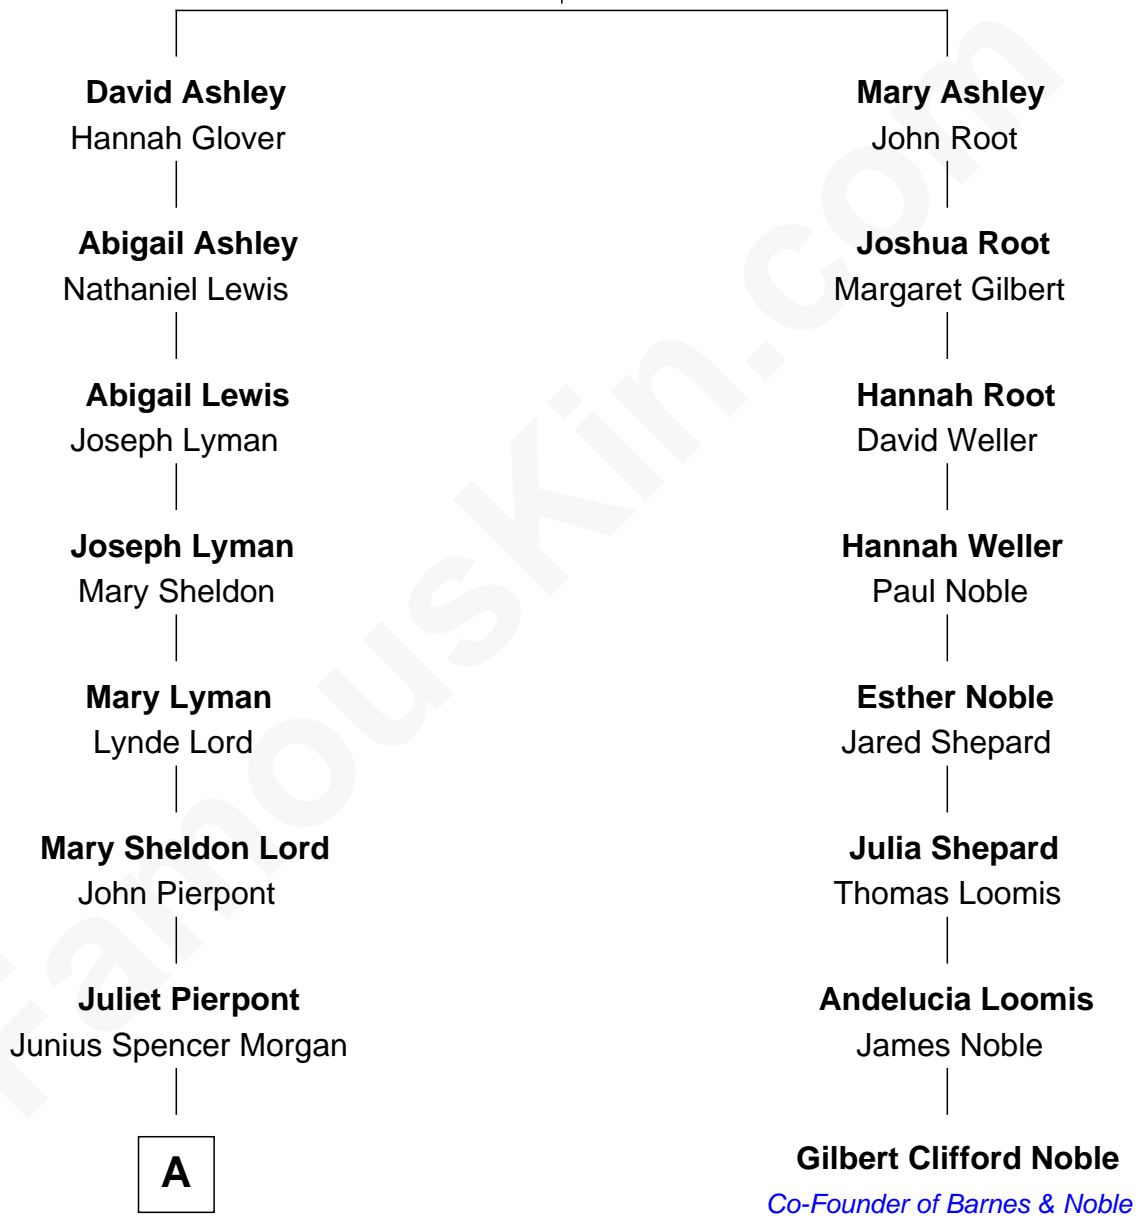

# FamousKin.com Relationship Chart of

**J.P. Morgan, Jr.**

*American Banker and Philanthropist*

7th cousin 1 time removed of

**Gilbert Clifford Noble**

*Co-Founder of Barnes & Noble*

**Robert Ashley**

Mary - - - - -

A

John Pierpont Morgan

Frances Louisa Tracy

J.P. Morgan, Jr.

*American Banker and Philanthropist*

FamousKin.com