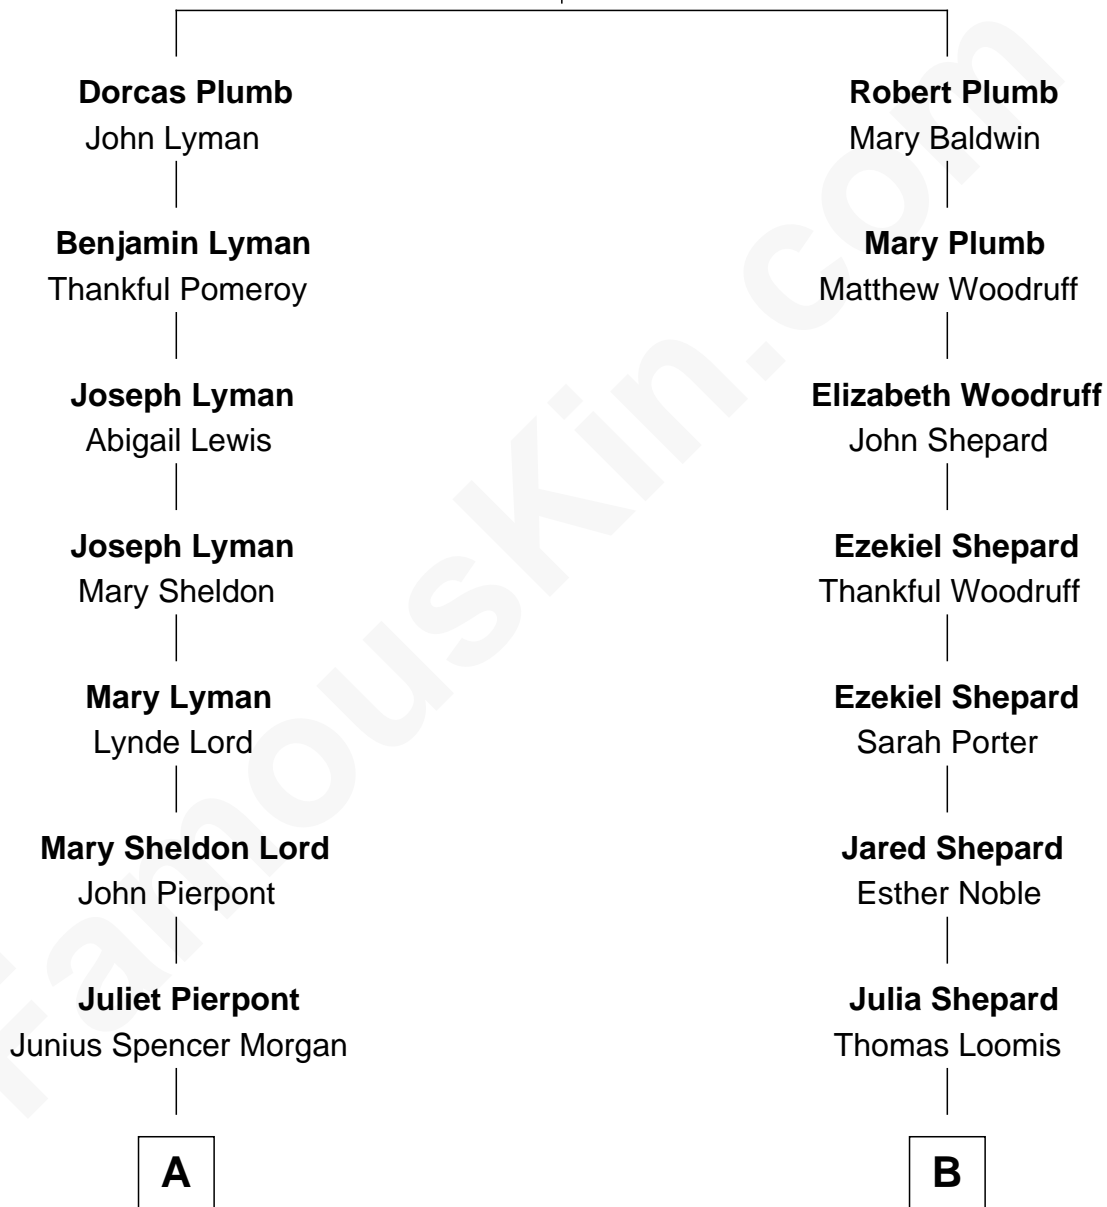

# FamousKin.com Relationship Chart of

**J.P. Morgan, Jr.**

*American Banker and Philanthropist*

8th cousin of

**Gilbert Clifford Noble**

*Co-Founder of Barnes & Noble*

**John Plumb**  
Dorothy Chaplin

**A**

**John Pierpont Morgan**

Frances Louisa Tracy

**J.P. Morgan, Jr.**

*American Banker and Philanthropist*

**B**

**Andelucia Loomis**

James Noble

**Gilbert Clifford Noble**