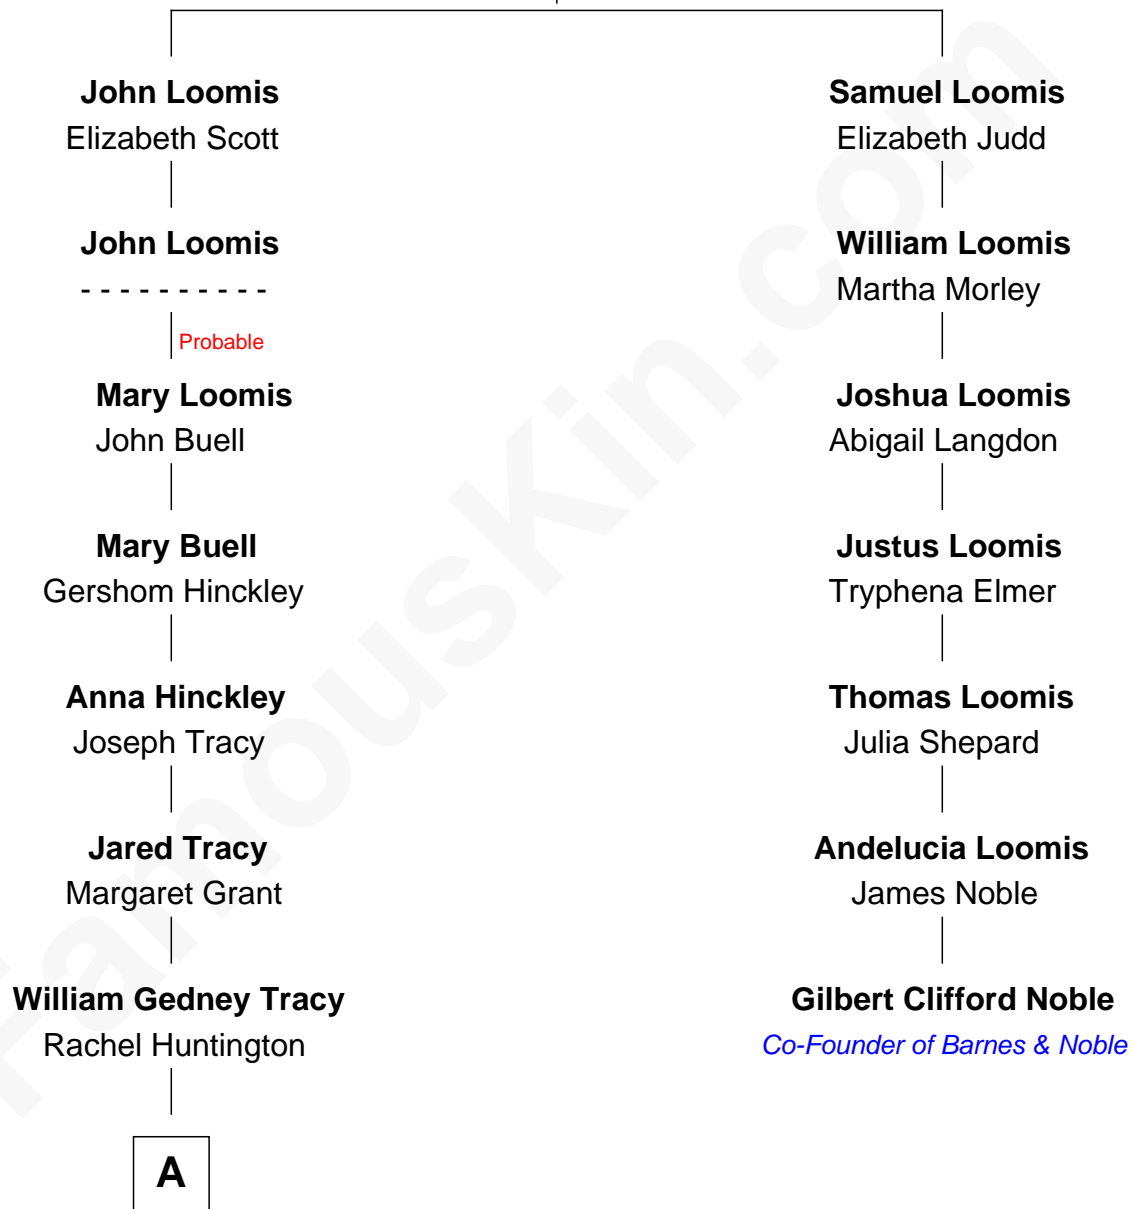

FamousKin.com Relationship Chart of

J.P. Morgan, Jr.

American Banker and Philanthropist

6th cousin 3 times removed of

Gilbert Clifford Noble

Co-Founder of Barnes & Noble

Joseph Loomis

Mary White

A

—
Charles F. Tracy

Louisa Kirkland

—
Frances Louisa Tracy

John Pierpont Morgan

—
J.P. Morgan, Jr.

American Banker and Philanthropist

FamousKin.com