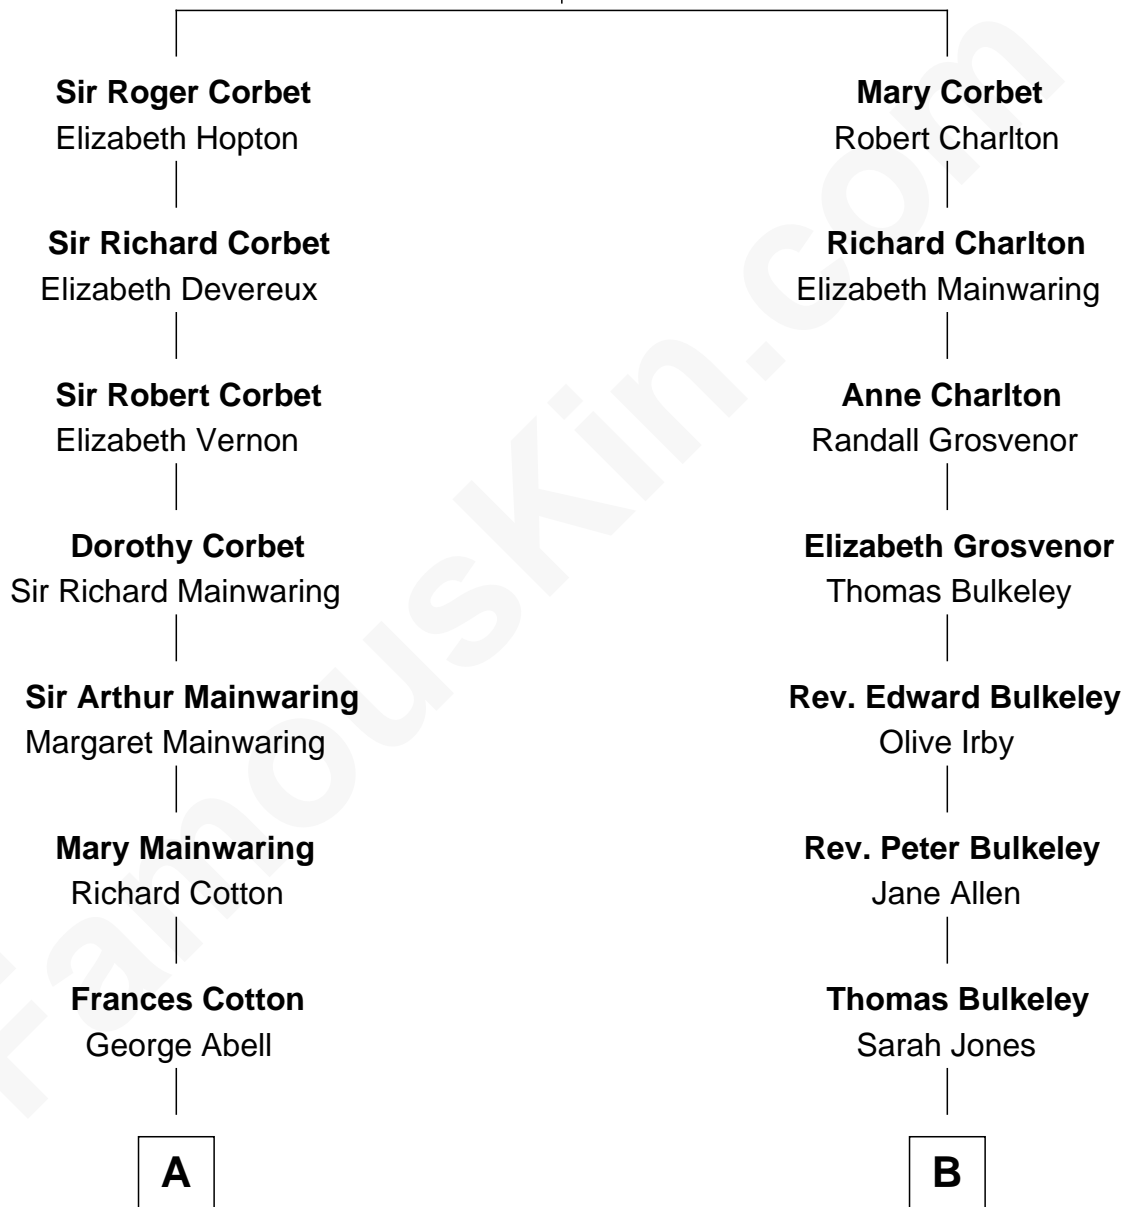

FamousKin.com Relationship Chart of

J.P. Morgan, Jr.

American Banker and Philanthropist

15th cousin 3 times removed of

Mizuo Peck

TV and Movie Actress

Sir Robert Corbet

Margaret - - - - -

C

George Leete Peck

Sanae Mizusawa

Mizuo Peck

TV and Movie Actress

FamousKin.com