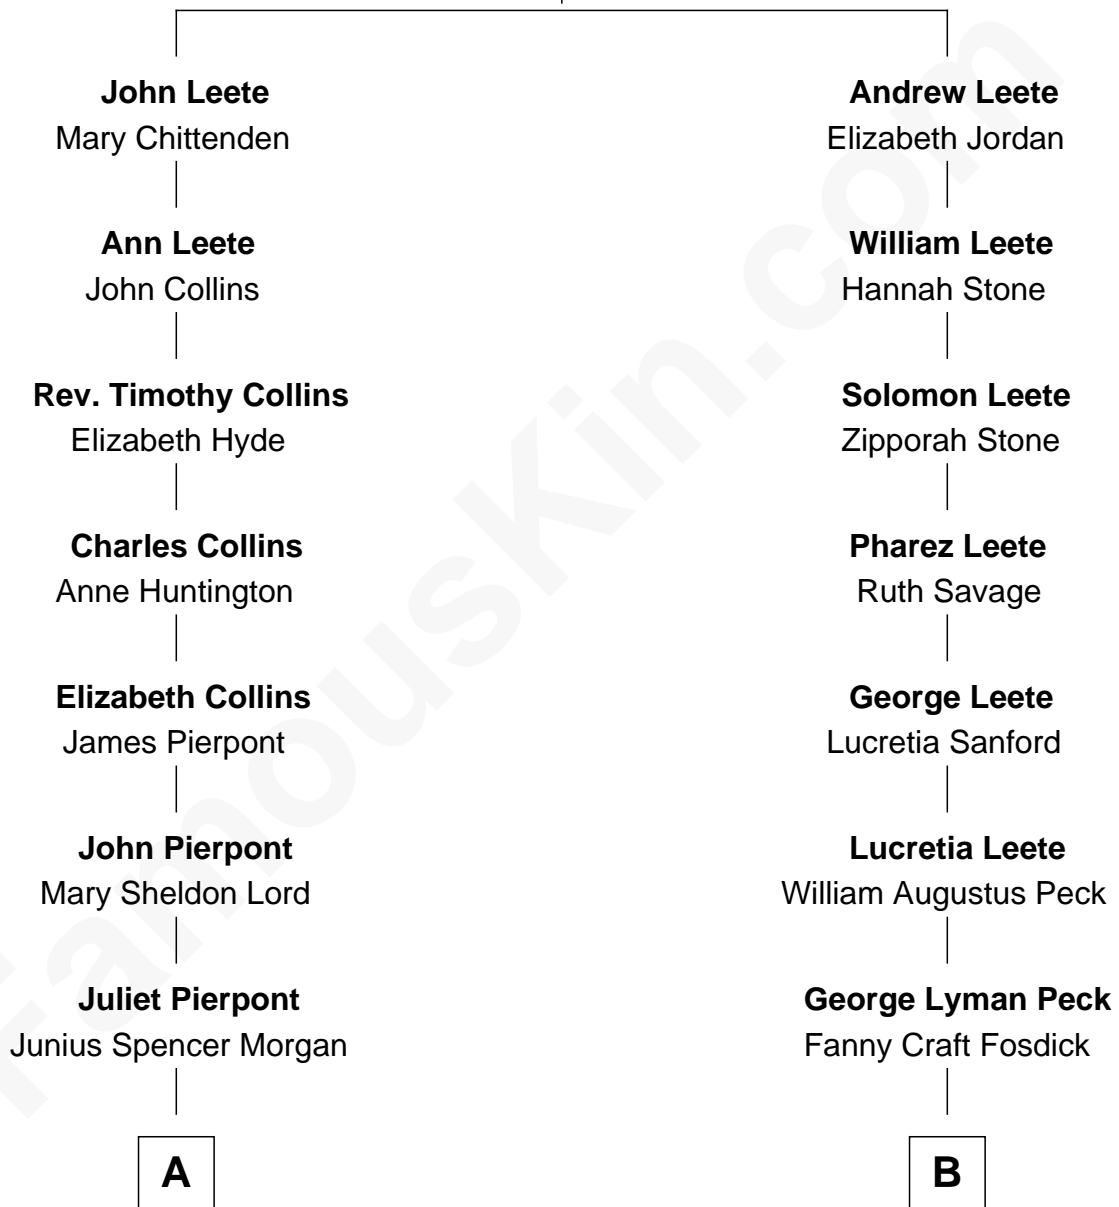

FamousKin.com Relationship Chart of

J.P. Morgan, Jr.

American Banker and Philanthropist

8th cousin 2 times removed of

Mizuo Peck

TV and Movie Actress

Gov. William Leete

Anna Payne

A

John Pierpont Morgan

Frances Louisa Tracy

J.P. Morgan, Jr.

American Banker and Philanthropist

B

George Leete Peck

Katharine May Tolles