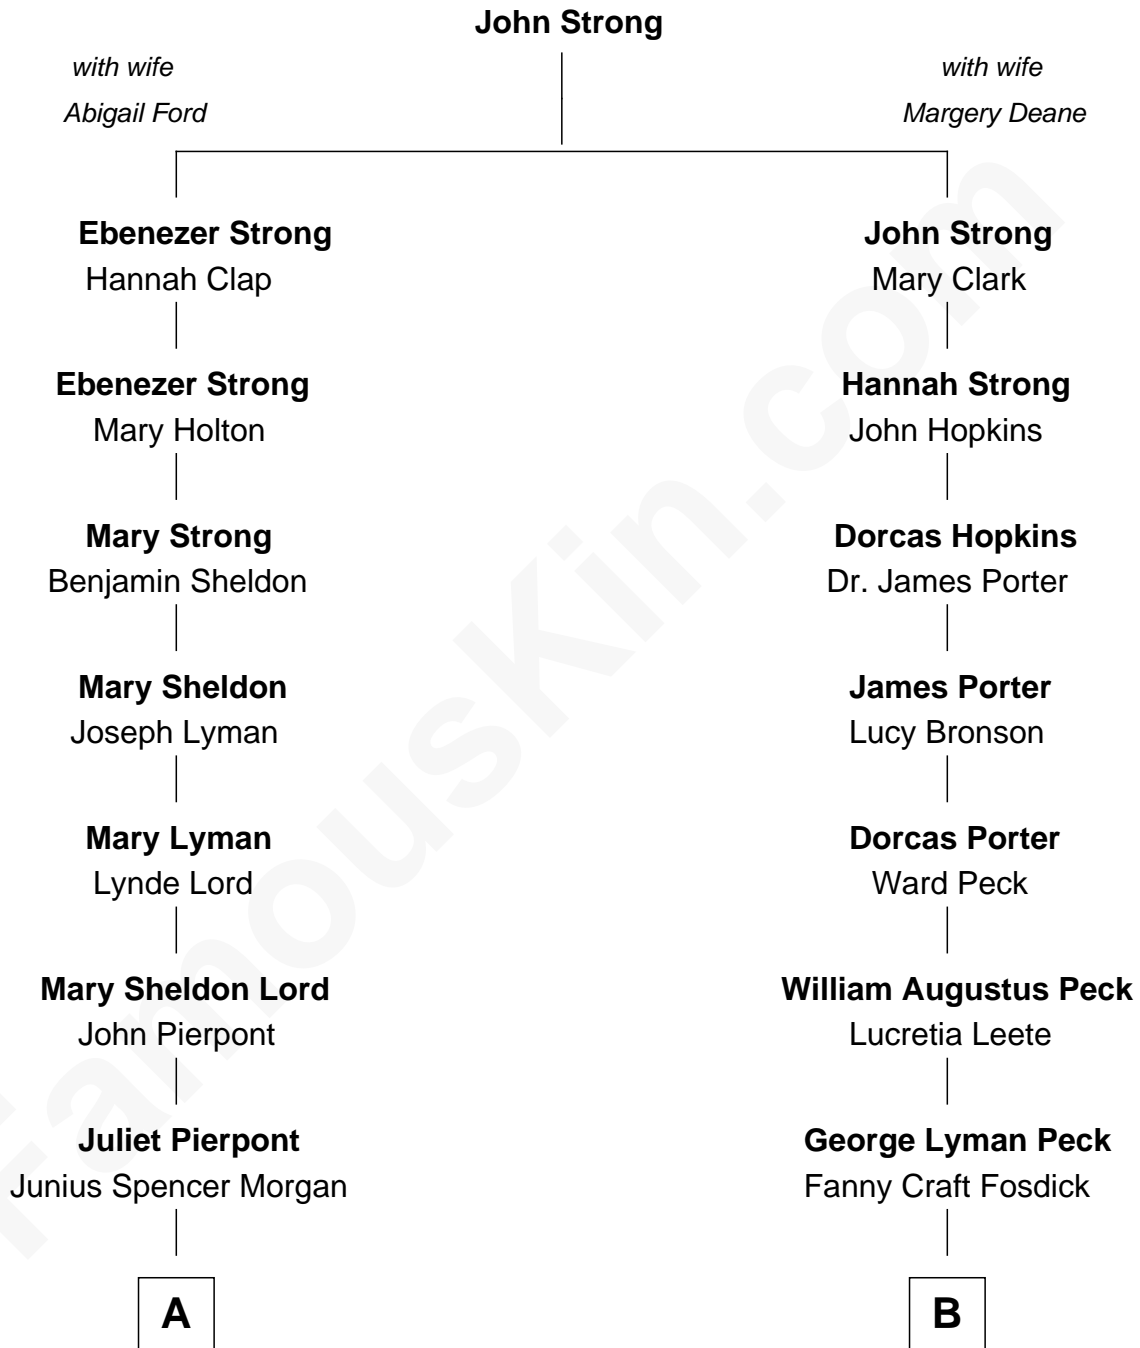

FamousKin.com Relationship Chart of

J.P. Morgan, Jr.

American Banker and Philanthropist

8th cousin 2 times removed of

Mizuo Peck

TV and Movie Actress

A

John Pierpont Morgan

Frances Louisa Tracy

J.P. Morgan, Jr.

American Banker and Philanthropist

B

George Leete Peck

Katharine May Tolles

Laurence Tolles Peck

Barbara Field

George Leete Peck

Sanae Mizusawa

Mizuo Peck

TV and Movie Actress