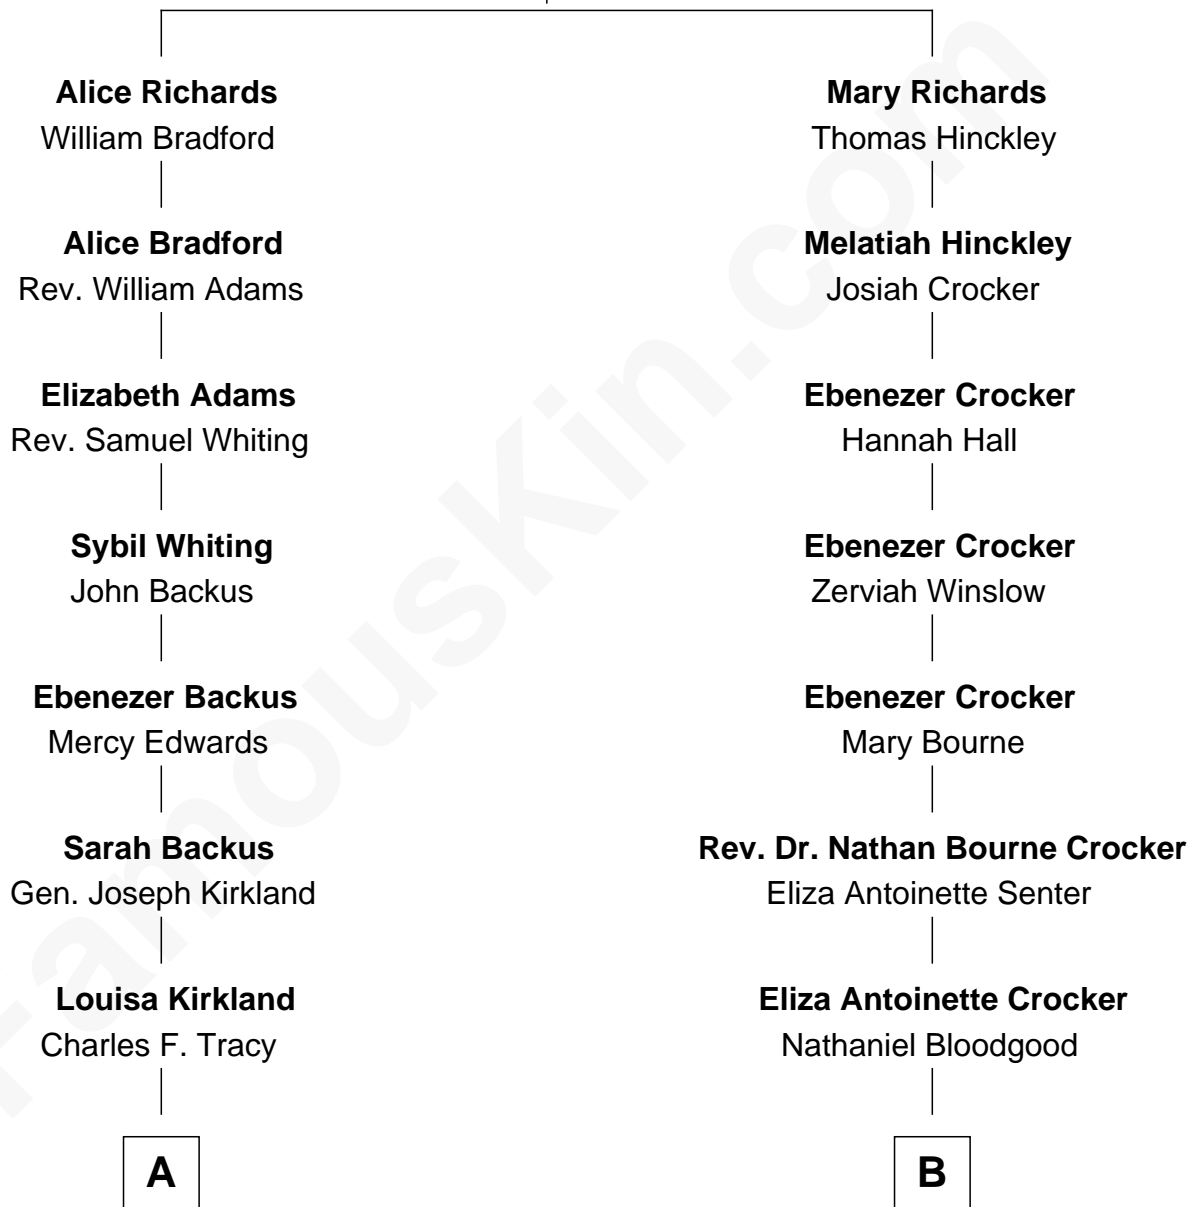

FamousKin.com Relationship Chart of

J.P. Morgan, Jr.

American Banker and Philanthropist

8th cousin 2 times removed of

Endicott Peabody

62nd Governor of Massachusetts

Thomas Richards

Welthian - - - - -

A

Frances Louisa Tracy

John Pierpont Morgan

J.P. Morgan, Jr.

American Banker and Philanthropist

B

Helen Bloodgood

Francis Peabody